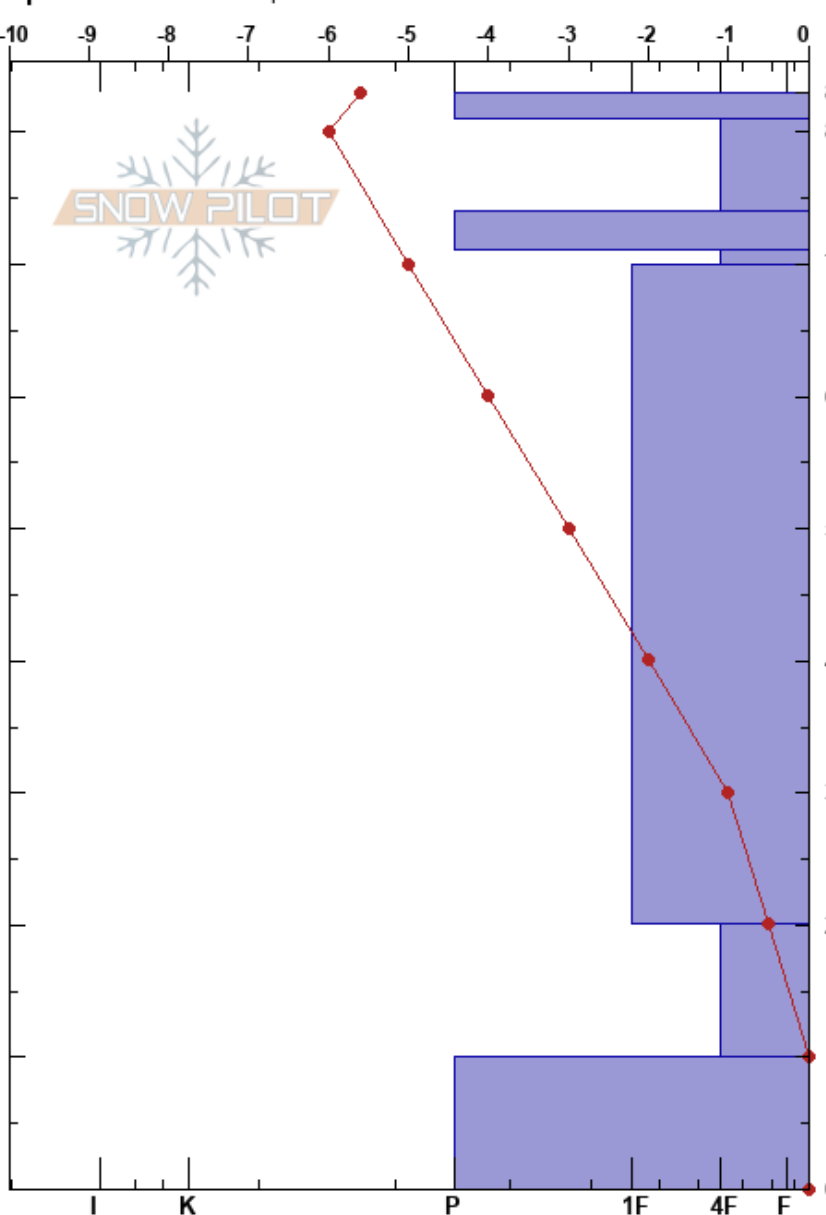

Winter Corner West
 Boise Mountains
 ID
 Elevation: 6840 ft
 Aspect: 15°
 Specifics: We skied slope

Santiago Rodriguez
 02/12/2018 - 12:00pm
 Co-ord: 11T 607431E 4864724N
 Slope Angle: 26°
 Wind Loading: no

Stability: Good
 Air Temperature: -1.5°C
 Sky Cover: FEW
 Precipitation: NO
 Wind: N Light Breeze

HS:83
 20-10cm: Problematic layer

Form	Crystal		ρ kg/m ³	Stability tests & Layer comments
	Size	Moisture		
⊙ ⊙				
⊠ (●)	1		1	
⊙ ⊙				
⊠	0.5			
⊠ (⊠)	3			CT14, SC @20cm ECTPV @20cm PST70/115 (End) @20cm
⊠				