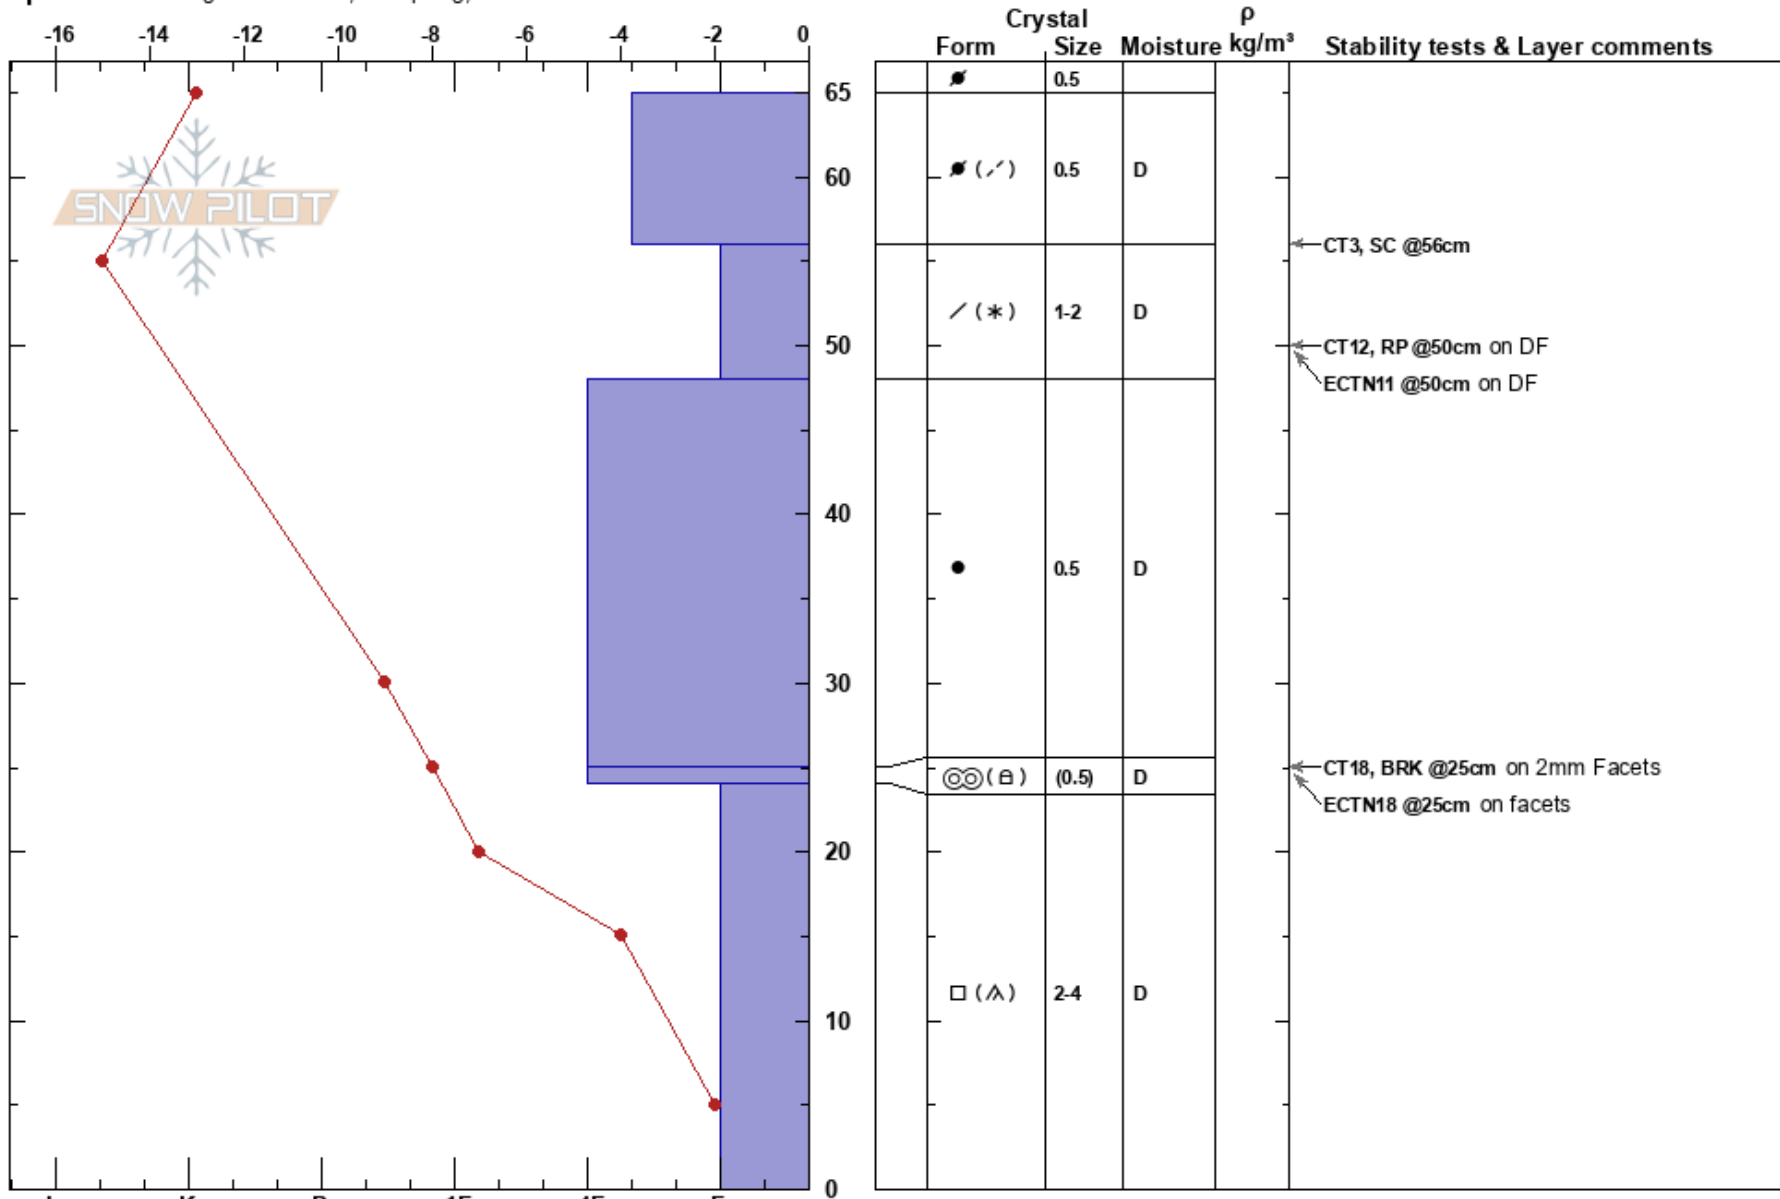

Upper Larrys Line
 San Francisco Peaks
 AZ

Eric Roberts
 01/10/2024 - 1:50pm
 Co-ord: 35.32679N, -111.68547W
 Slope Angle: 29°
 Wind Loading: yes

Stability: Fair
 Air Temperature: -9°C
 Sky Cover: FEW
 Precipitation: NO
 Wind: SW Moderate

HS:65
 PF:50
 PS:20
 25-24cm: Problematic layer

Elevation: 11580 ft
 Aspect: 320°

Specifics: Pit dug in a Ski Area; Collapsing, localized

Notes: Sporadic Gusts up to 35 mph
 No cracking, localized collapsing, or observed Ax