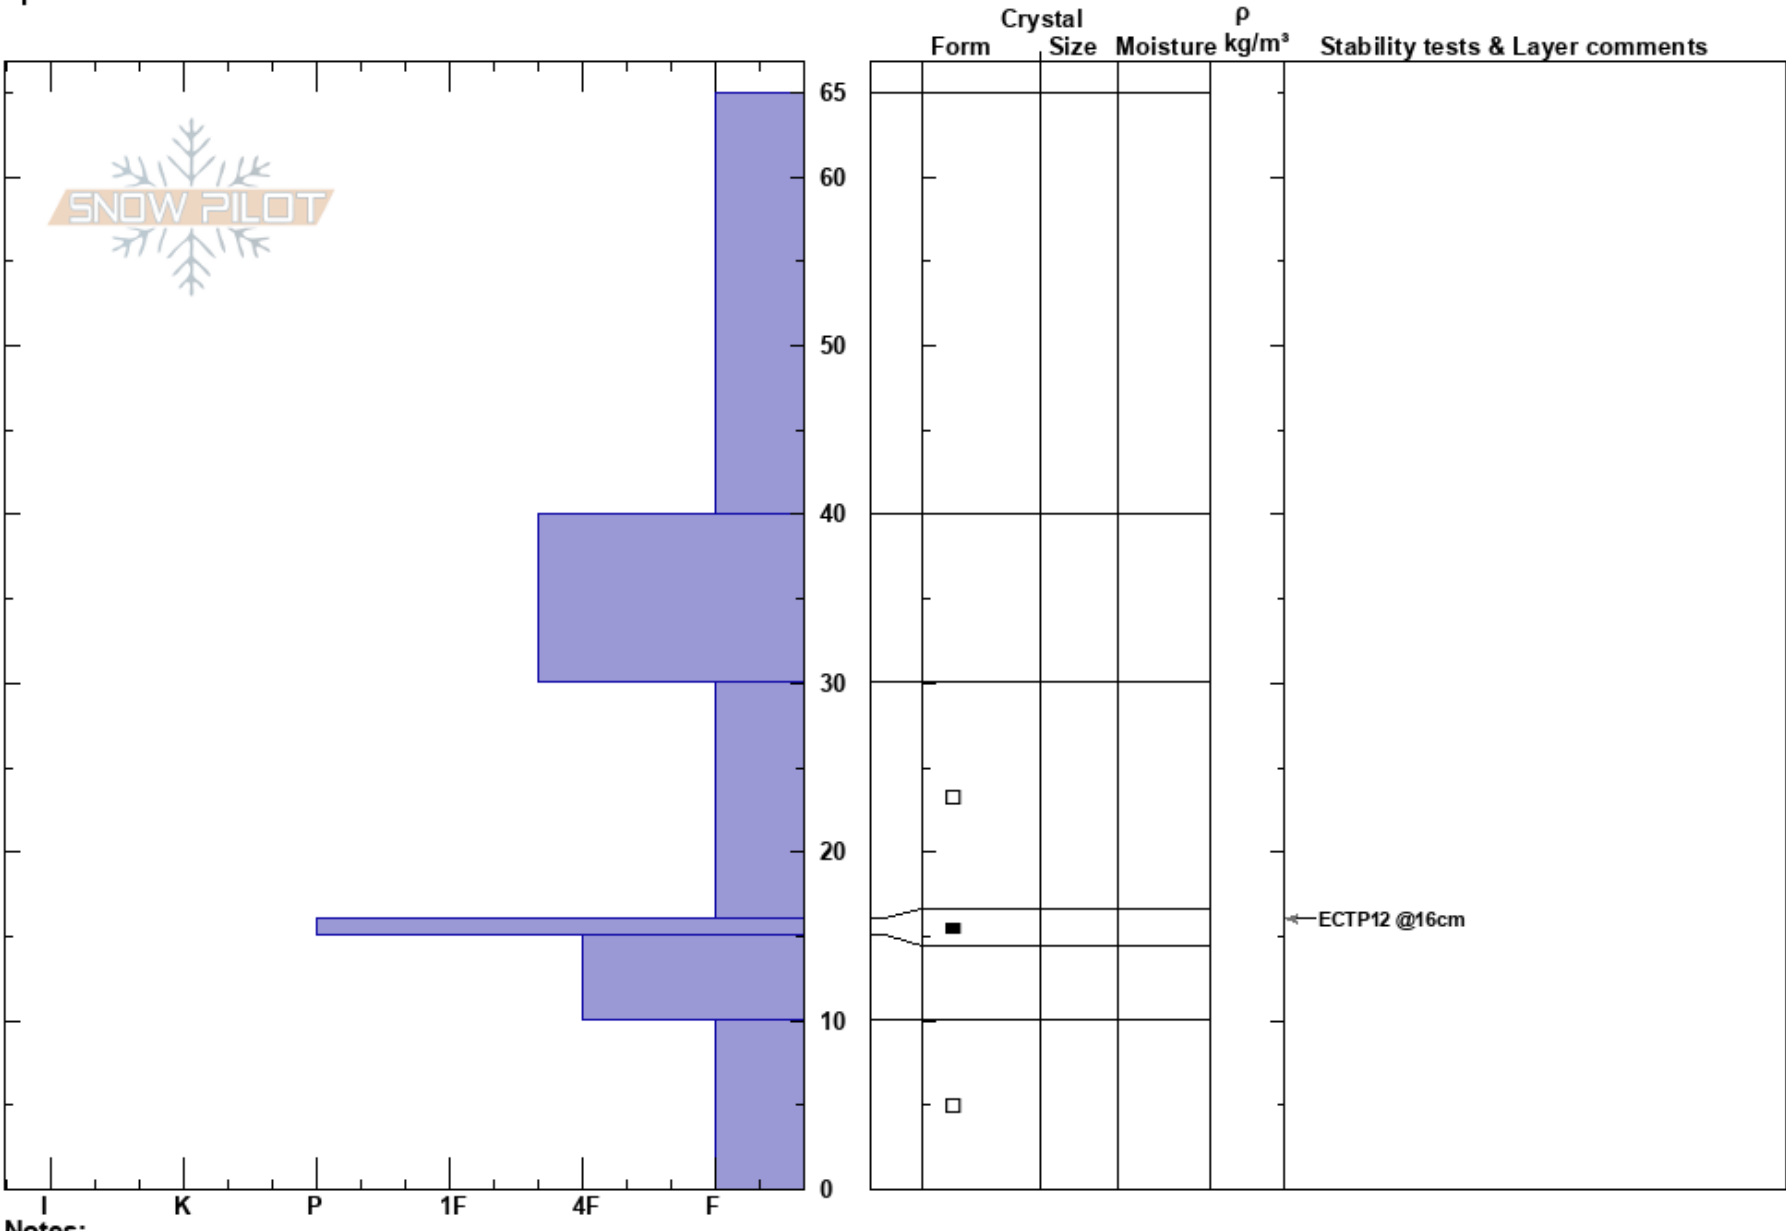

Linohead Pit 2
 Madison Range-S
 MT
 Elevation: 8367 ft
 Aspect: 80°
 Specifics:

Jackson Krause
 12/09/2023 - 12:32am
 Co-ord: 44.70494N, -111.30054W
 Slope Angle: 20°
 Wind Loading: previous

Stability:
 Air Temperature:
 Sky Cover: BKN
 Precipitation: NO
 Wind: SW Light Breeze

HS:65
 PF:65
 10-0cm: Problematic layer

Notes: