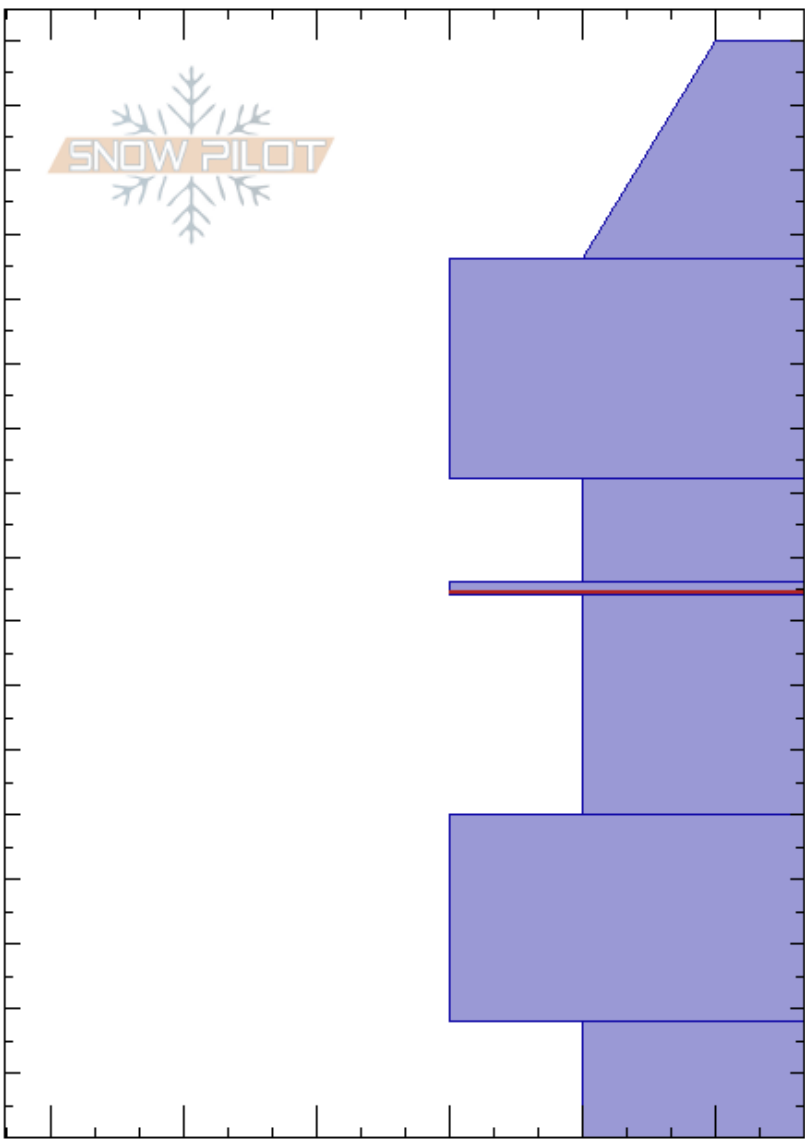

Snow Devil Ridge NE
 Teton Range
 WY
 Elevation: 10000 ft
 Aspect: 65°
 Specifics:

Noah McCorkel
 12/09/2023 - 1:30pm
 Co-ord: 43.69020N, -110.79436W
 Slope Angle: 22°
 Wind Loading:

Stability:
 Air Temperature: 15°F
 Sky Cover: FEW
 Precipitation: NO
 Wind: SW Light Breeze

HS:170
 PF:35
 PS:15
 86-84cm: Decomposing
 86-84cm: Problematic layer

Height (ft)	Crystal		ρ kg/m ³	Stability tests & Layer comments
	Form	Size		
170 - 140	/ (+)			
130 - 100	•			
100 - 90	◡			
90 - 86	⊙ ⊙			← ECTP24 @86cm 86-84cm: Decomposing
86 - 65	◻	1		
65 - 20	◻	1-2		
20 - 0	◻	2		