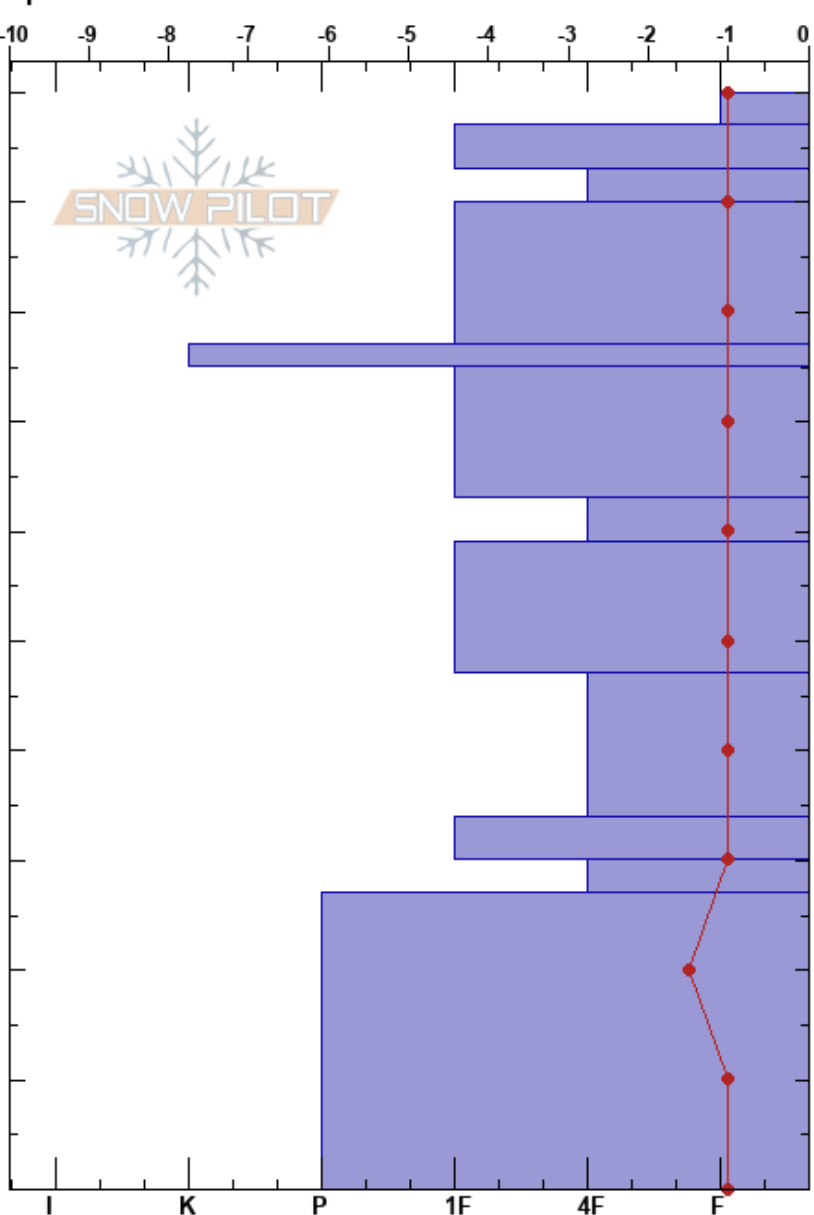

Castleberry - 5/20  
 North Cascades, West  
 WA

Kathleen Castleberry  
 05/20/2023 - 12:00pm  
 Co-ord: 48.84765N, -121.69558W  
 Slope Angle: 0°  
 Wind Loading: no

Stability: Good HS:100 Layer Notes:  
 Air Temperature: 15.5°C PF:2 63-59cm: Problematic layer  
 Sky Cover: CLR PS: 1  
 Precipitation: NO  
 Wind: SW Calm

Elevation: 1554 m  
 Aspect:  
 Specifics:

Height (cm)	Crystal		Moisture	$\rho$ kg/m <sup>3</sup>	Stability tests & Layer comments
	Form	Size			
100	•			505	
95	•				
90	•			471	
85	•				
80	■			596	
75					
70	•			627	
65					
60	•			530	
55	•				
50				593	
45					
40	•			534	
35	•				
30	•			522	
25					
20				436	
15	•				
10				529	
0					