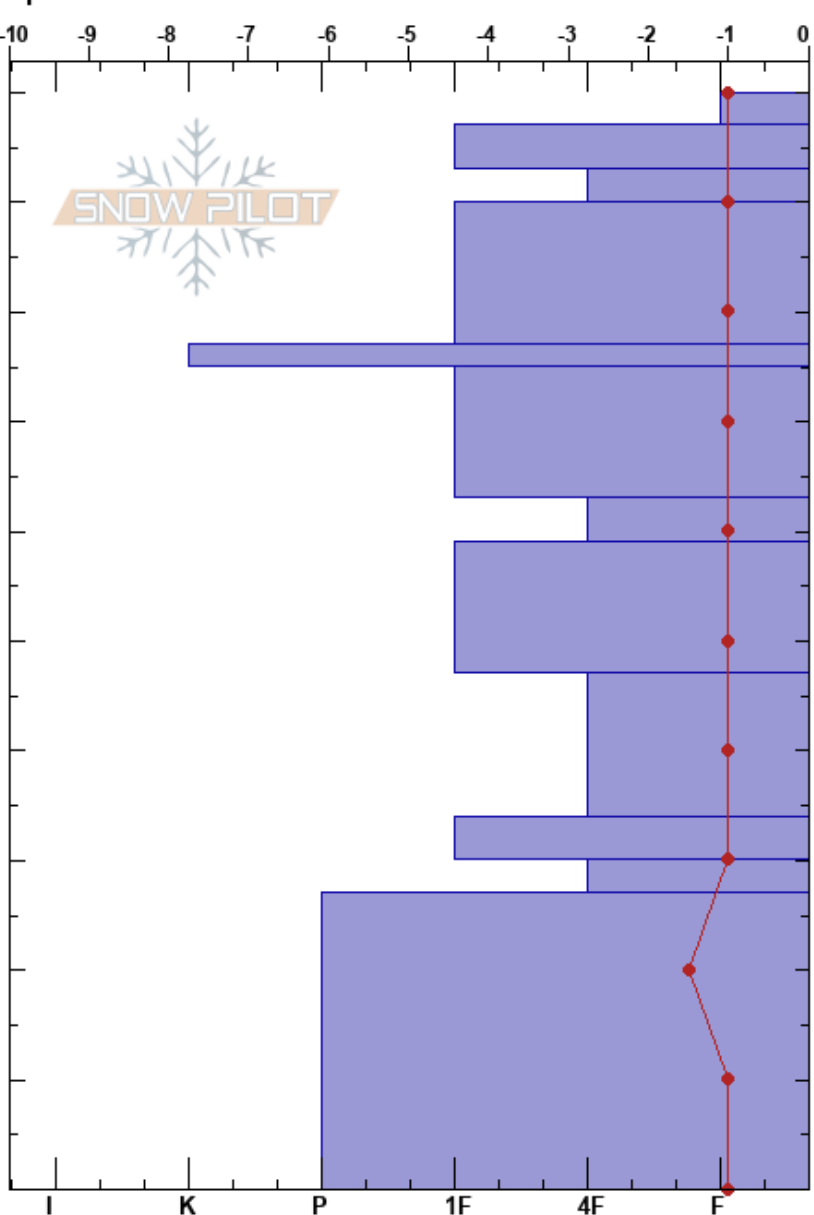

Castleberry - 5/20
 North Cascades, West
 WA

Kathleen Castleberry
 05/20/2023 - 12:00pm
 Co-ord: 48.84765N, -121.69558W
 Slope Angle: 0°
 Wind Loading: no

Stability: Good HS:100 Layer Notes:
 Air Temperature: 15.5°C PF:2 63-59cm: Problematic layer
 Sky Cover: CLR PS: 1
 Precipitation: NO
 Wind: SW Calm

Elevation: 1554 m
 Aspect:
 Specifics:

Height (cm)	Crystal		Moisture	ρ kg/m ³	Stability tests & Layer comments
	Form	Size			
100	•			505	
95	•				
90	•			471	
85	•				
80	■			596	
75					
70	•			627	
65					
60	•			530	
55	•				
50				593	
45					
40	•			534	
35	•				
30	•			522	
25					
20				436	
15	•				
10				529	
0					