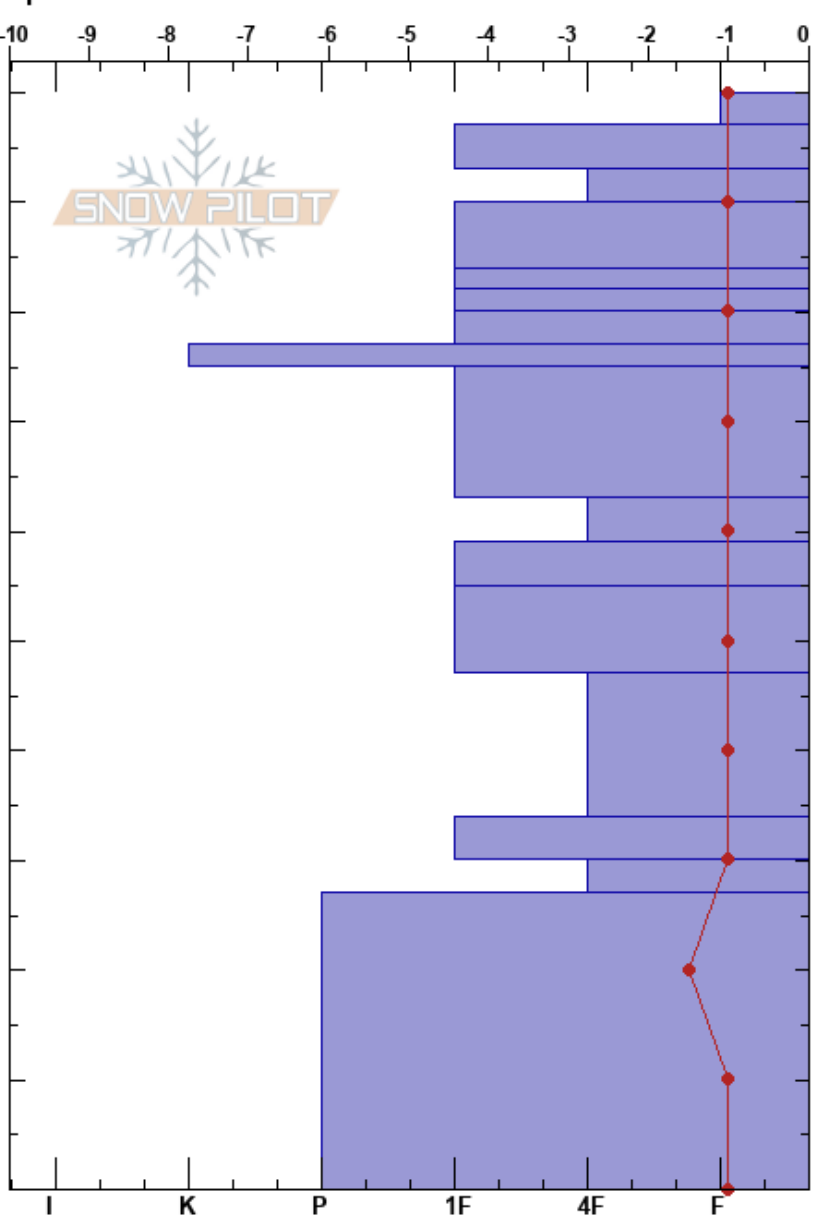

ConleyHeatherMeadows  
 North-Central Cascades  
 WA  
 Elevation: 1554 m  
 Aspect:  
 Specifics:

Kathryn Conley  
 05/20/2023 - 12:00pm  
 Co-ord: 48.84723N, -121.69393W  
 Slope Angle:  
 Wind Loading: no

Stability:  
 Air Temperature: 15°C  
 Sky Cover: FEW  
 Precipitation: NO  
 Wind: SW Calm

HS:100  
 PF:5  
 PS:2

Layer Notes:

Height (m)	Crystal		Moisture	$\rho$ kg/m <sup>3</sup>	Stability tests & Layer comments
	Form	Size			
100	•			503	
90	•			471	
80	•			596	
70	•			627	
60	•			530	
50	•			593	
40	•			534	
30	•			522	
20				436	
10	•			529	