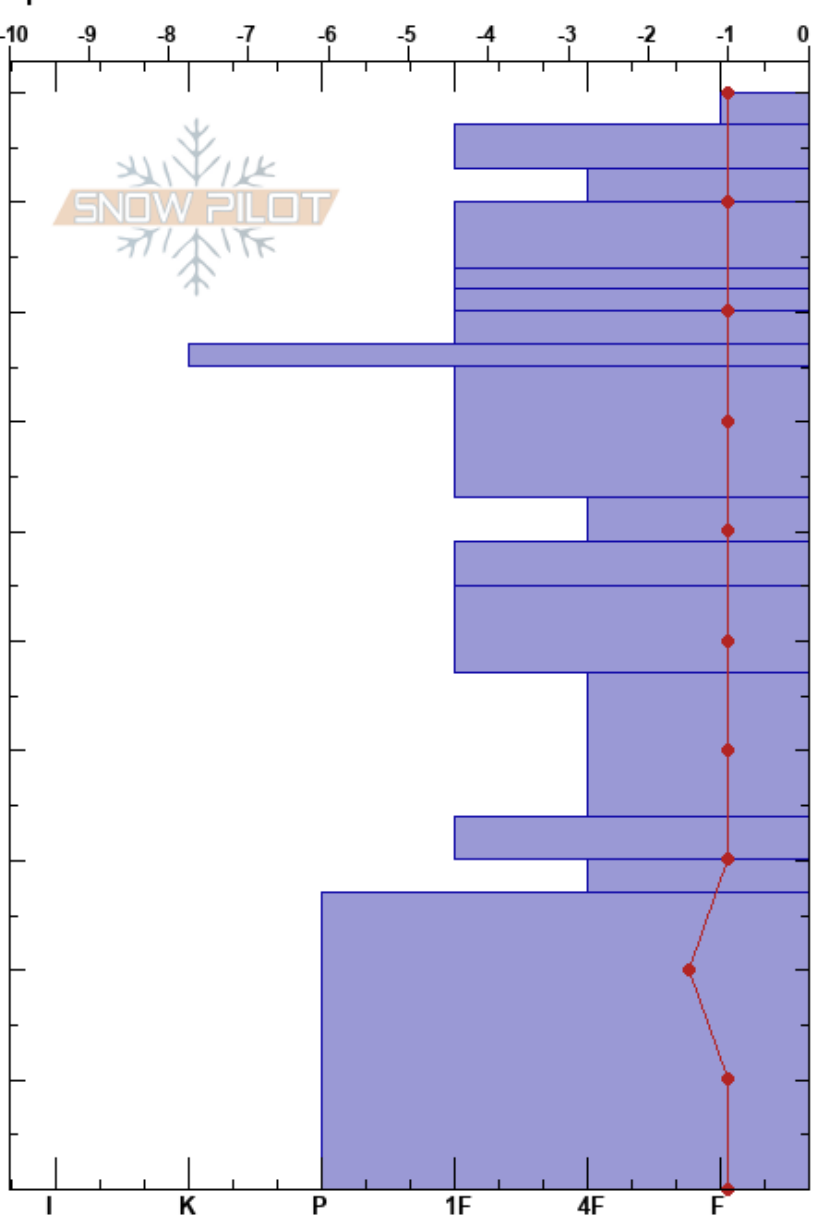

ConleyHeatherMeadows
 North-Central Cascades
 WA
 Elevation: 1554 m
 Aspect:
 Specifics:

Kathryn Conley
 05/20/2023 - 12:00pm
 Co-ord: 48.84723N, -121.69393W
 Slope Angle:
 Wind Loading: no

Stability:
 Air Temperature: 15°C
 Sky Cover: FEW
 Precipitation: NO
 Wind: SW Calm

HS:100
 PF:5
 PS:2
 Layer Notes:

Height (m)	Crystal		Moisture	ρ kg/m ³	Stability tests & Layer comments
	Form	Size			
100	•			503	
90	•			471	
80	•			596	
70	•			627	
60	•			530	
50	•			593	
40	•			534	
30	•			522	
20				436	
10	•			529	