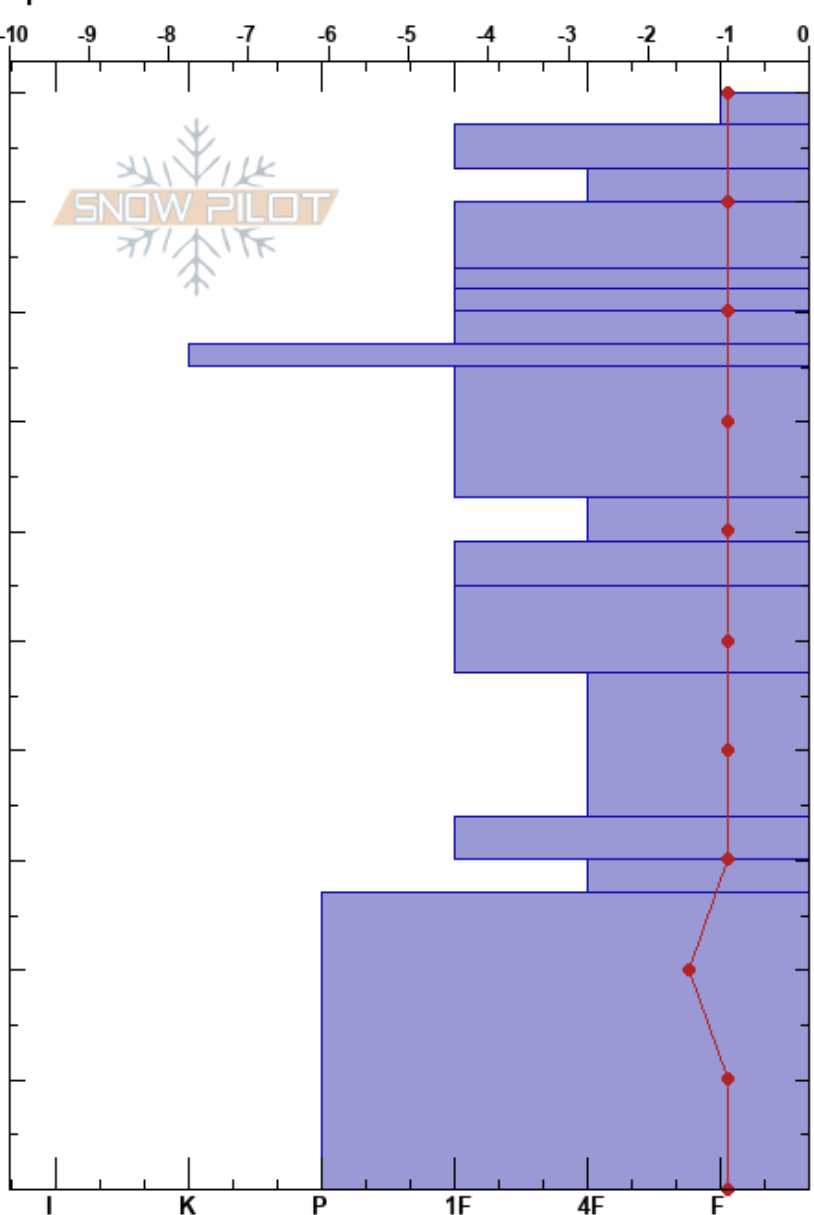

ConleyHeatherMeadows
 North-Central Cascades
 WA

Kathryn Conley
 05/20/2023 - 12:00pm
 Co-ord: 48.84723N, -121.69393W
 Slope Angle:
 Wind Loading: no

Stability:
 Air Temperature: 15°C
 Sky Cover: FEW
 Precipitation: NO
 Wind: SW Calm

HS:100
 PF:5
 PS:2

Layer Notes:

Elevation: 1554 m
 Aspect:
 Specifics:

Height (m)	Crystal		Moisture	ρ kg/m ³	Stability tests & Layer comments
	Form	Size			
100	•			503	
90	•			471	
80	•			596	
70	•			627	
60	•			530	
50	•			593	
40	•			534	
30	•			522	
20				436	
10				529	