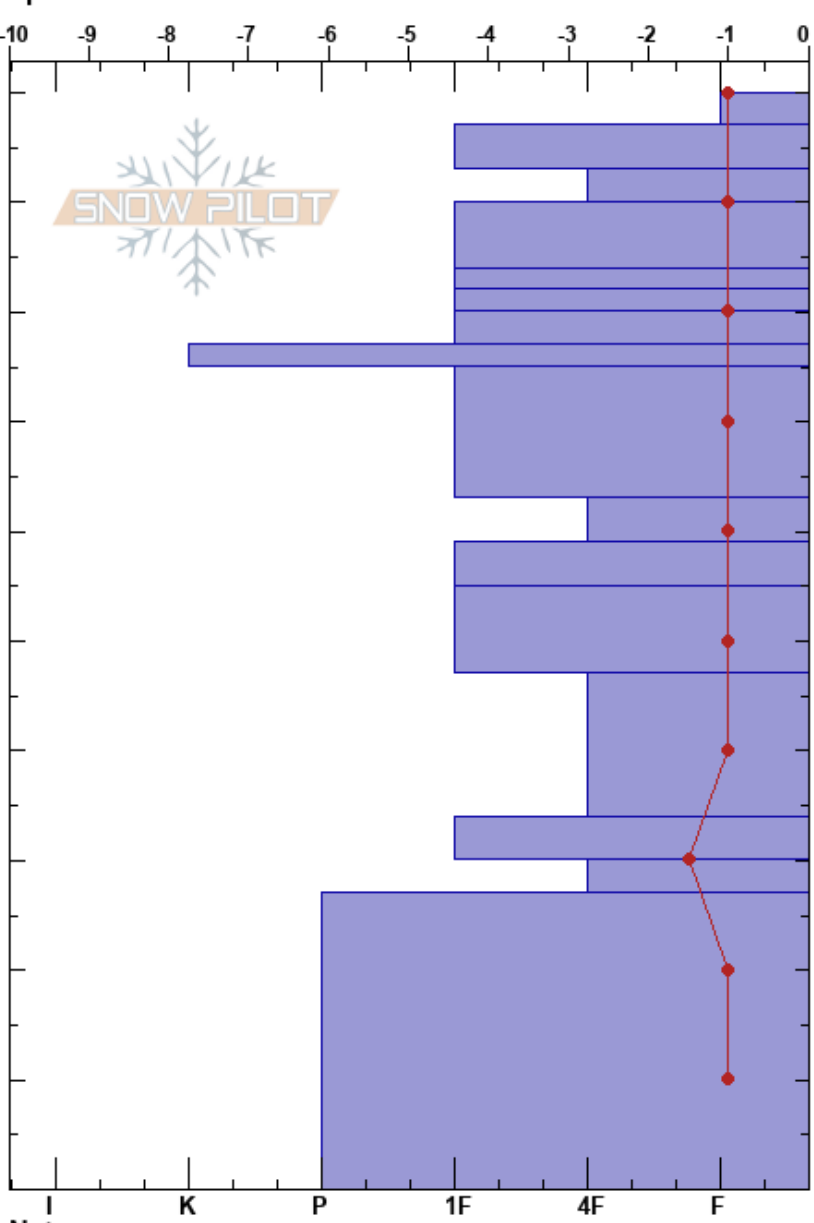

warm turtle  
 North Cascades, West  
 WA  
 Elevation: 5140 ft  
 Aspect: NE  
 Specifics:

bellz drake  
 05/20/2023 - 12:00pm  
 Co-ord: 48.84700N, -121.69198W  
 Slope Angle: 30°  
 Wind Loading:

Stability:  
 Air Temperature: 14°C  
 Sky Cover: CLR  
 Precipitation: NO  
 Wind: Calm

HS:100  
 PF:10  
 PS:5  
 Layer Notes:

Height (m)	Crystal		Moisture	$\rho$ kg/m <sup>3</sup>	Stability tests & Layer comments
	Form	Size			
100	•			503	
90	•			471	
80	•			596	
70	•			627	
60	•			530	
50	•			593	
40	•			534	
30	•			522	
20	•			436	
10	•			529	