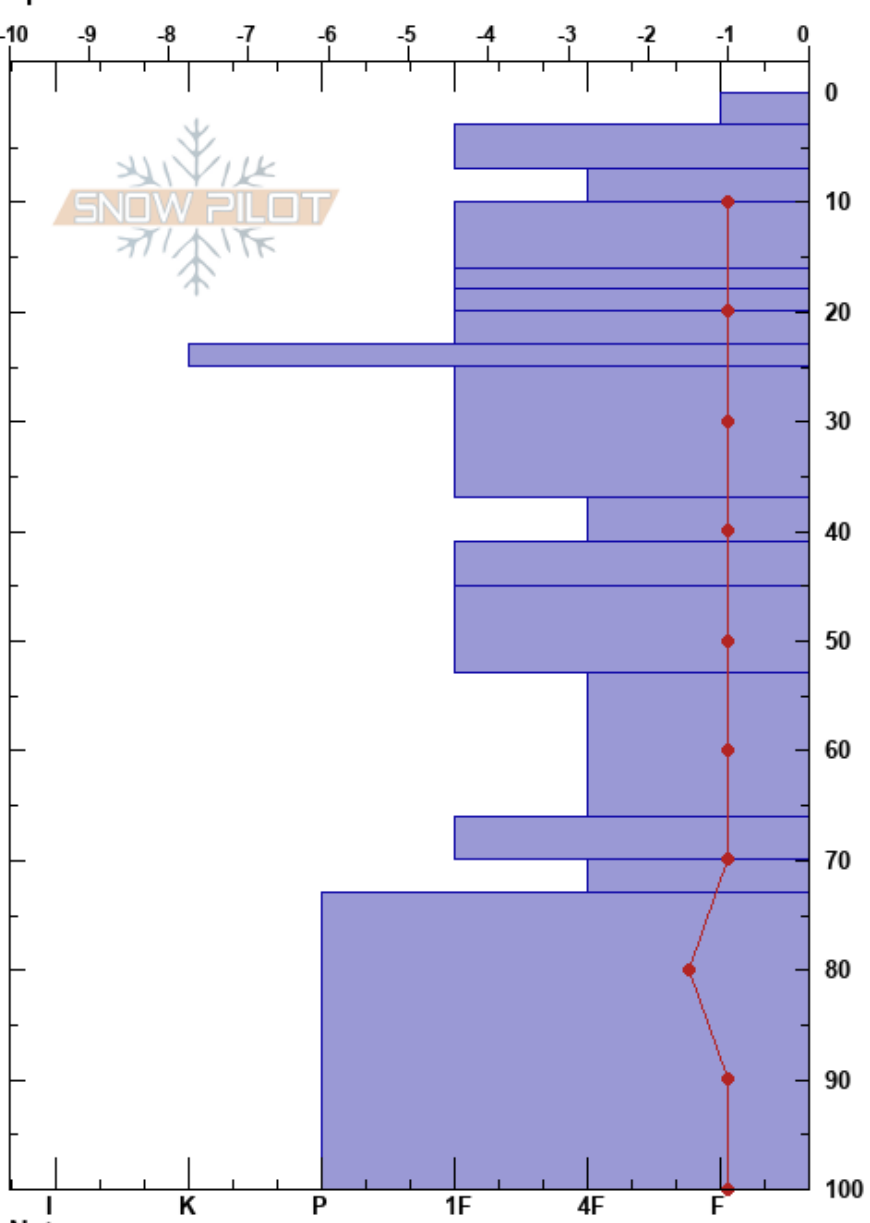

Snow Pit 1
 North Cascades, West
 WA
 Elevation: 5100 ft
 Aspect: NW
 Specifics:

Elizabeth Bridge
 05/20/2023 - 12:00pm
 Co-ord: 48.84670N, 121.69230W
 Slope Angle: 15°
 Wind Loading:

Stability: HS:100
 Air Temperature: 14°C
 Sky Cover: CLR
 Precipitation: NO
 Wind: Calm

Layer Notes:
 PF:10
 PS:5

Height (ft)	Crystal		Moisture	ρ kg/m ³	Stability tests & Layer comments
	Form	Size			
0					
10	•			589	
20	•			471	
30	•			596	
40	•			627	
50	•			530	
60	•			593	
70	•			934	
80				522	
90	•			436	