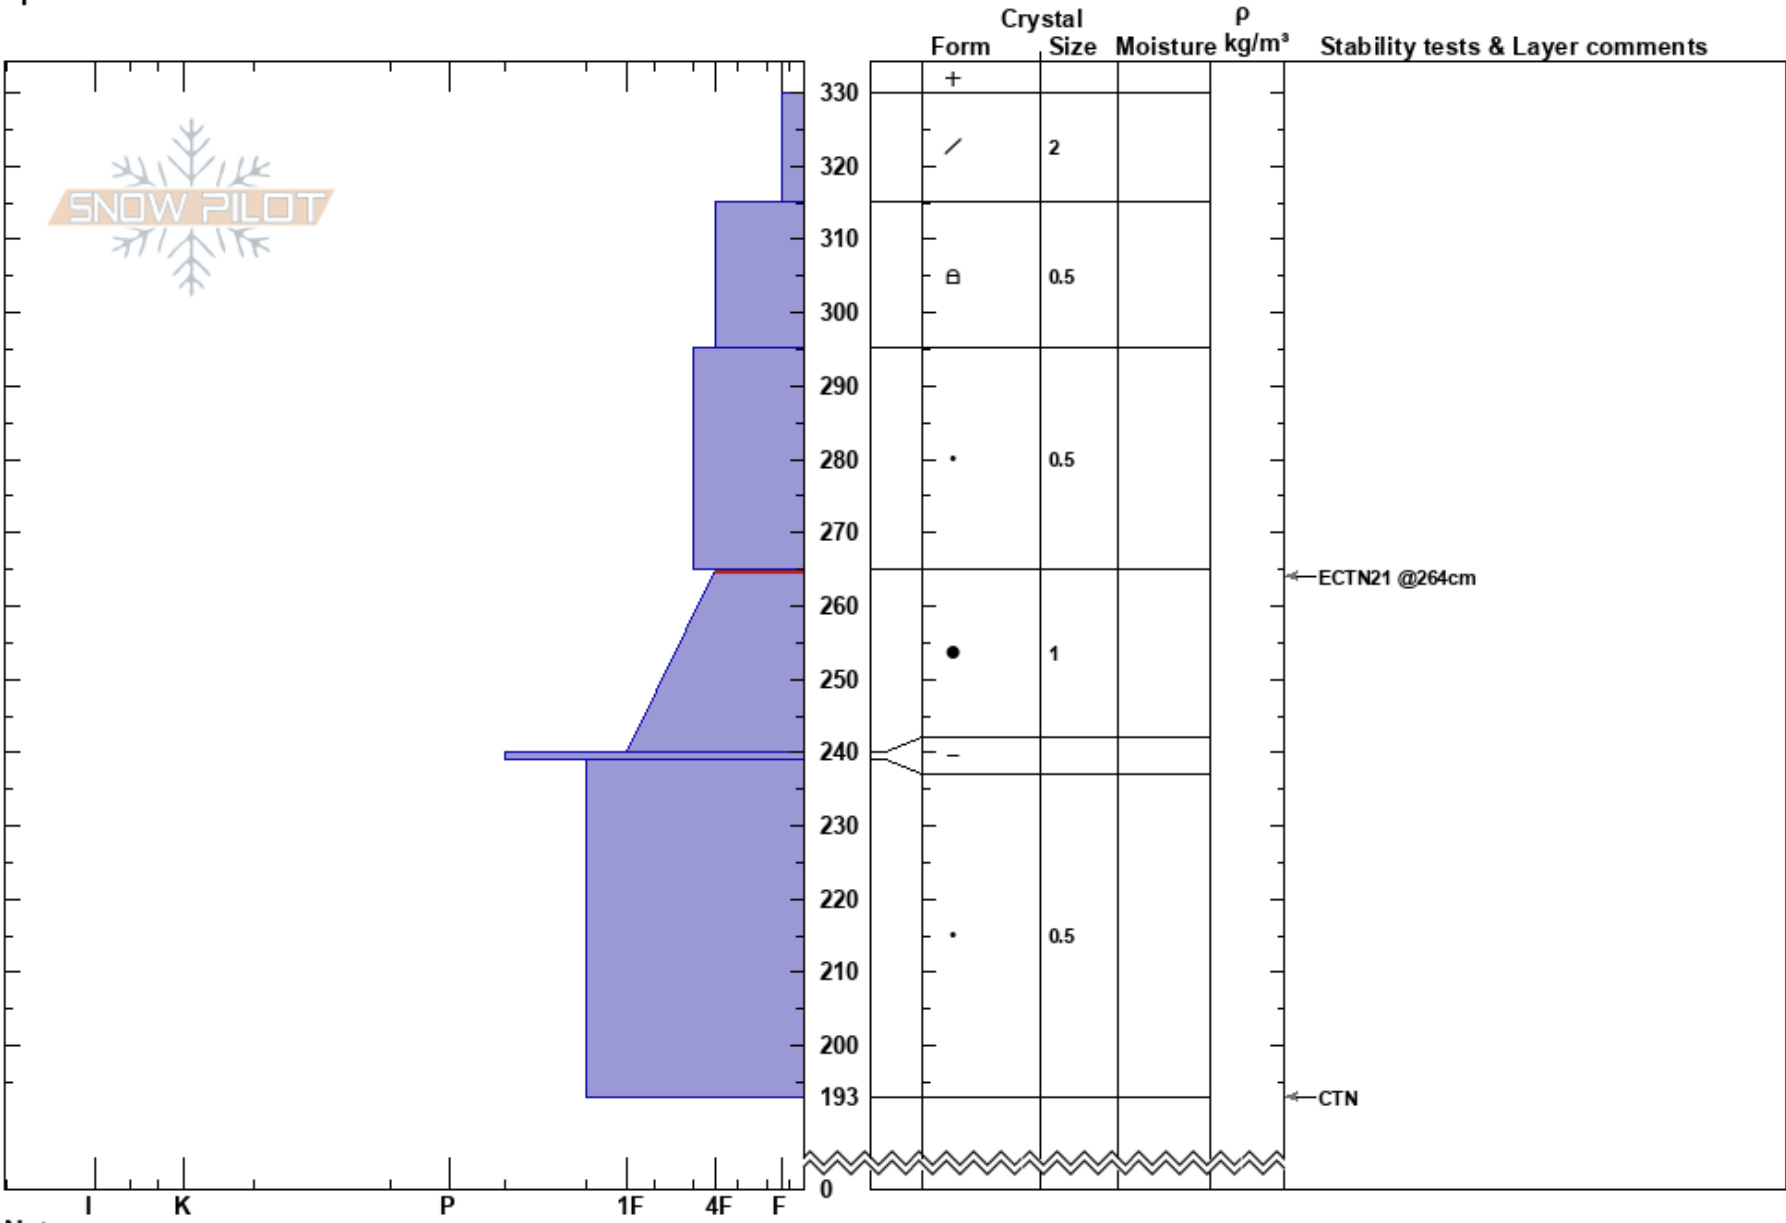

KPAC Obs\_3\_30\_23  
 San Francisco Peaks  
 AZ  
 Elevation: 9920 ft  
 Aspect: N  
 Specifics:

Mathieu Brown  
 03/30/2023 - 3:20pm  
 Co-ord: 34U 35W 112N  
 Slope Angle: 36°  
 Wind Loading: yes

Stability:  
 Air Temperature: 24°F  
 Sky Cover: BKN  
 Precipitation: S-1  
 Wind: SW Moderate

HS:330  
 PF:45  
 PS: 15  
 265-240cm:Problematic layer

Notes: Intentionally dug on north facing slope with some exposure to wind and previous signs of wind loading