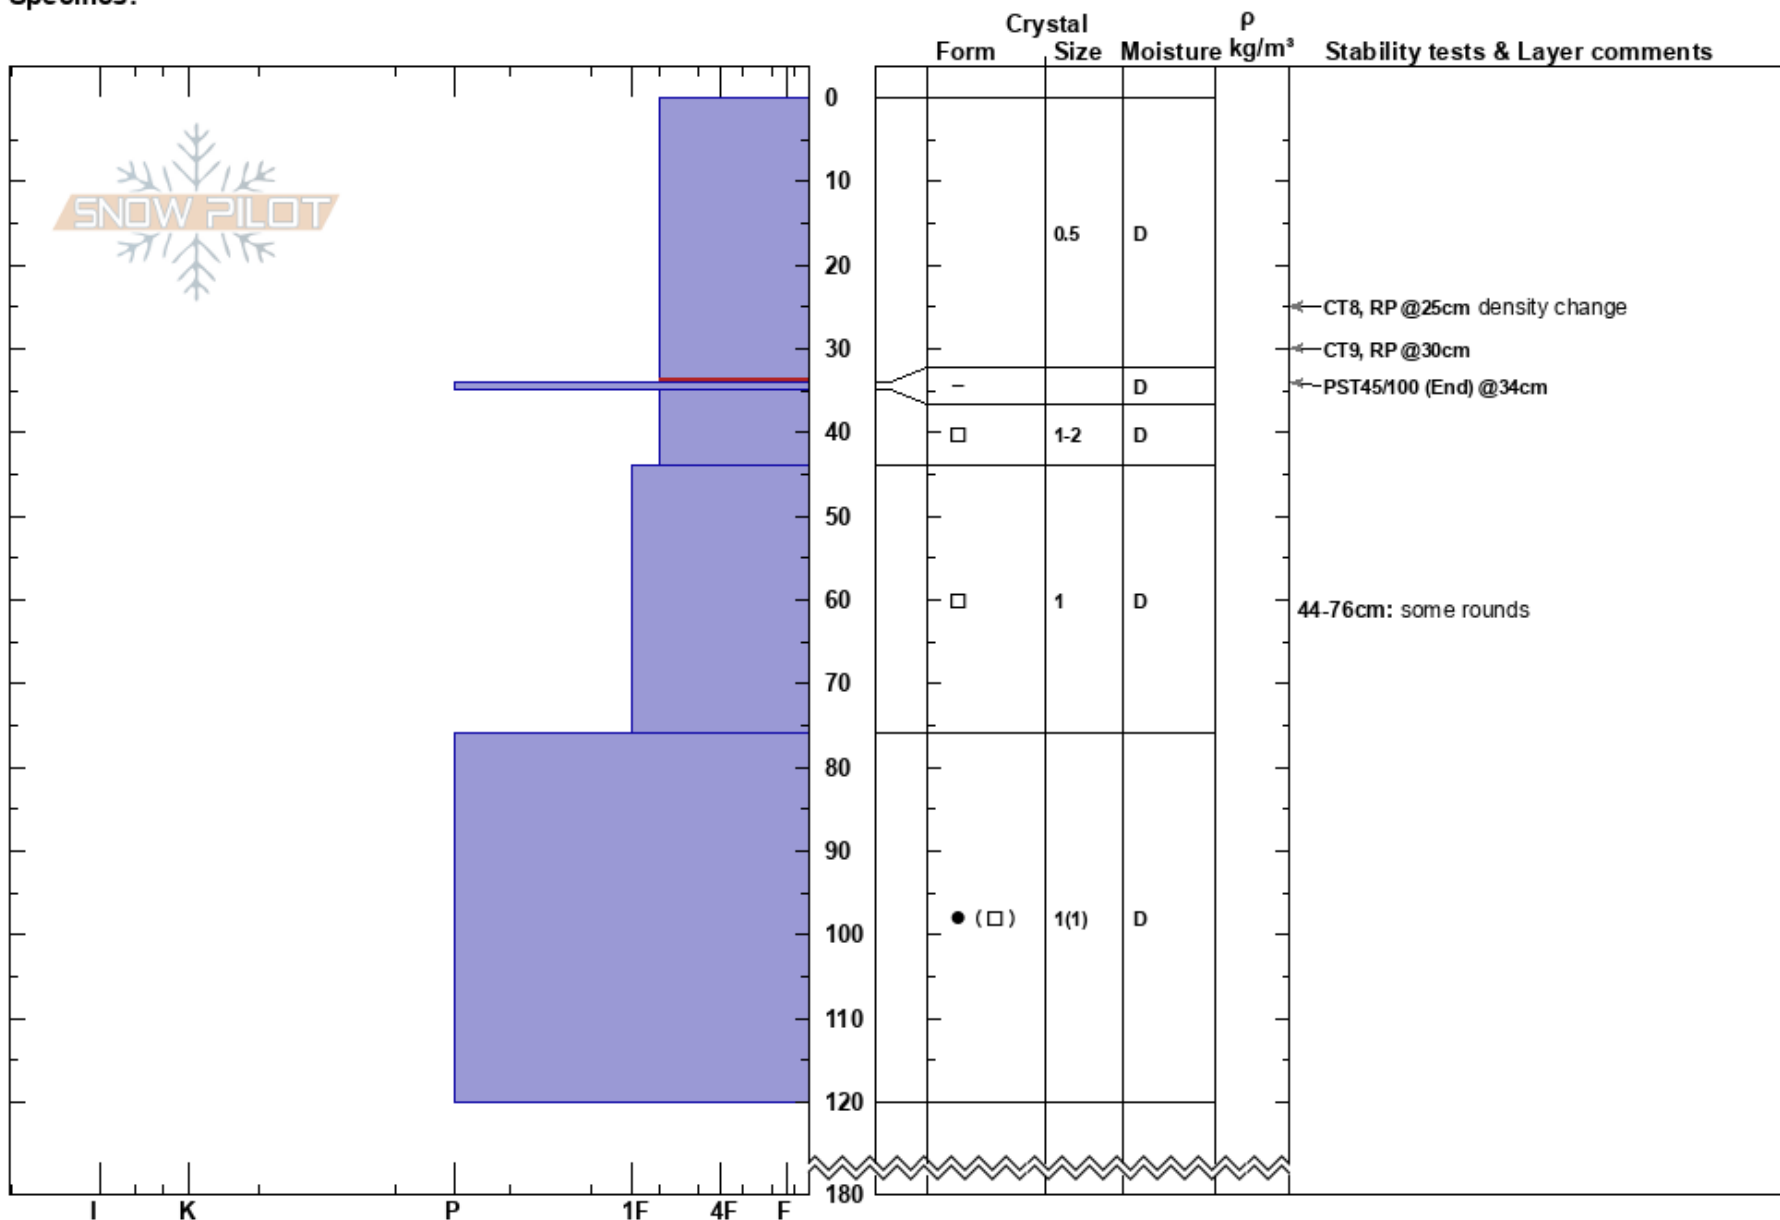

Worthington GI base
 Chugach Range
 AK
 Elevation: 2443 ft
 Aspect: 25°
 Specifics:

Joshua McDonald
 03/18/2023 - 4:43am
 Co-ord: 61.17281N, -145.71694W
 Slope Angle: 25°
 Wind Loading:

Stability: HS:180
 Air Temperature: -3.9°C PF:20 0-34cm: Problematic layer
 Sky Cover: OVC PS:10 44-76cm: some rounds
 Precipitation: S-1
 Wind: NE Moderate

Notes: first snowfall after 3 week dry and windy period. 45cm new snow on top of windslab, crusts and scoured snow.