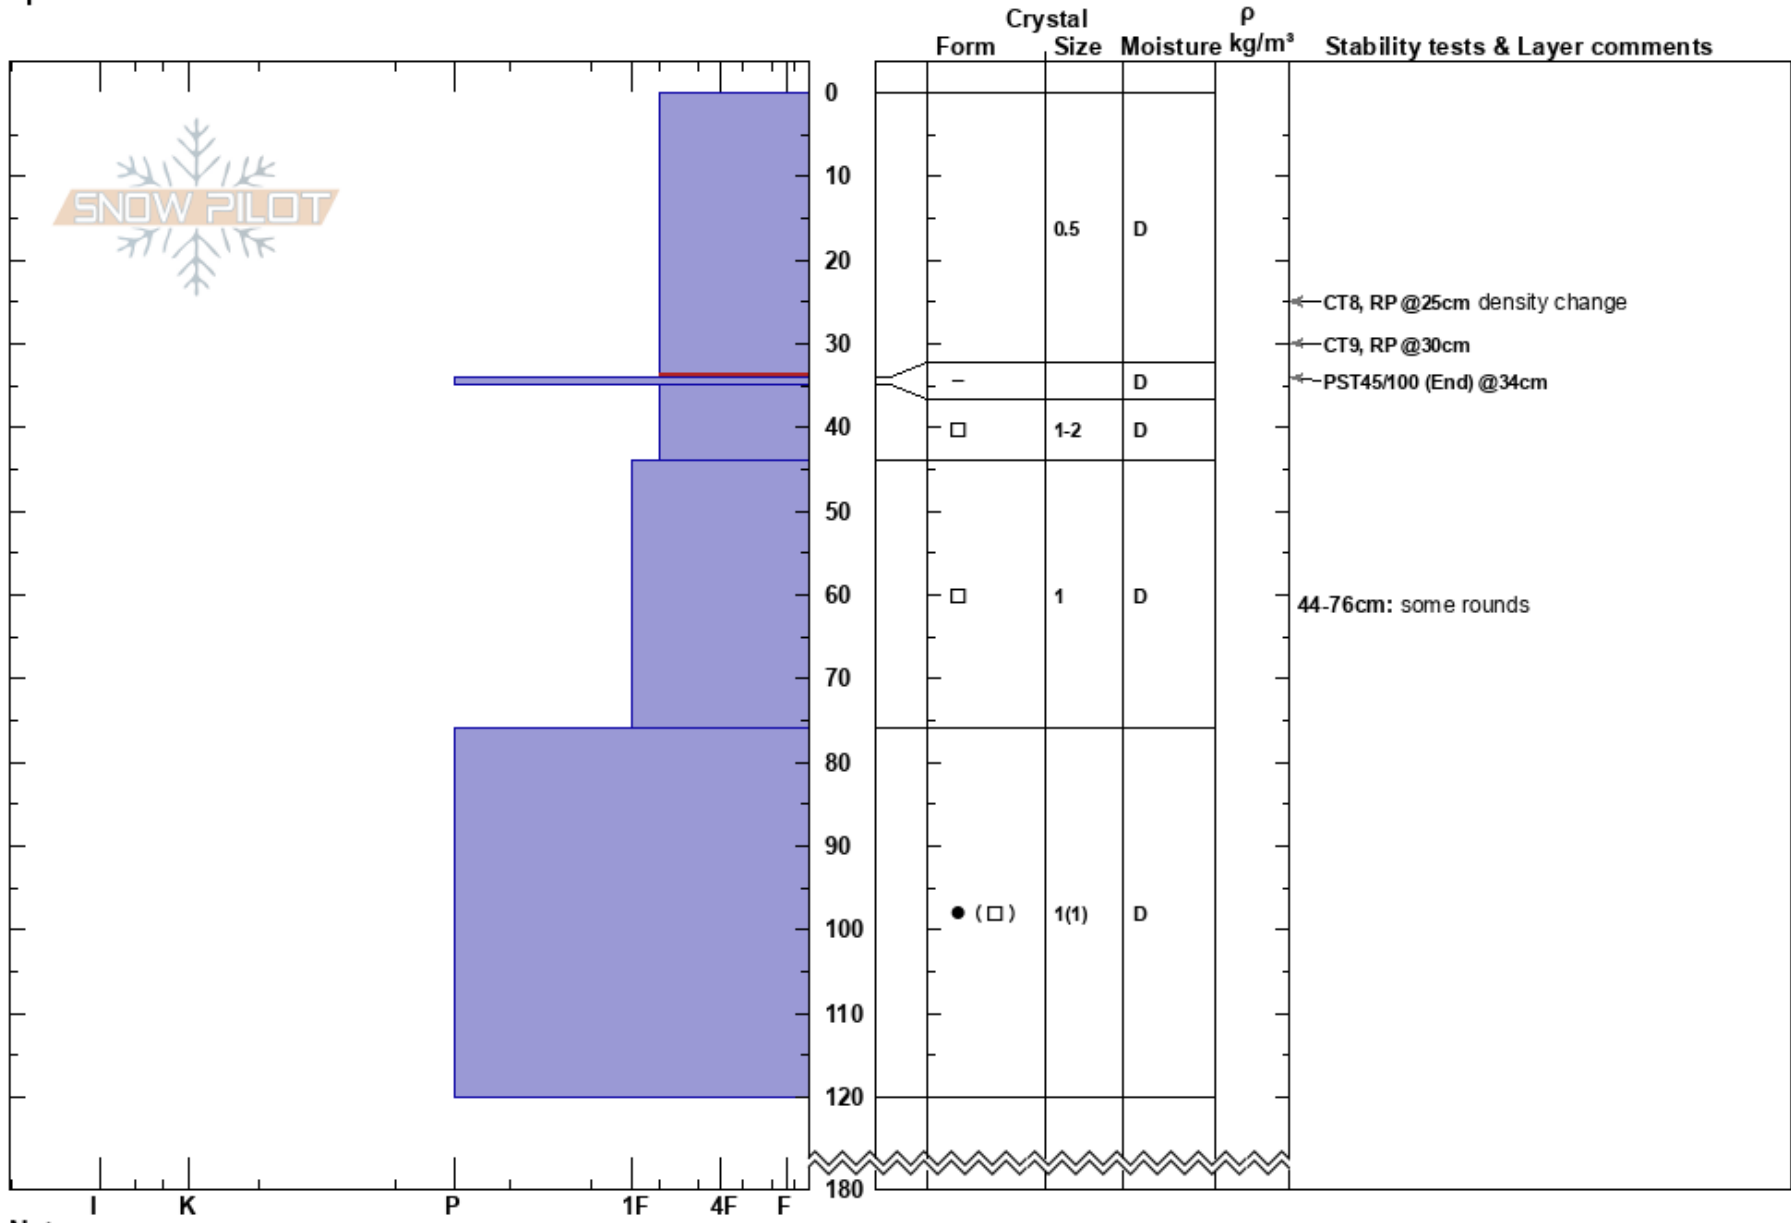

Worthington GI base  
 Chugach Range  
 AK  
 Elevation: 2443 ft  
 Aspect: 25°  
 Specifics:

Joshua McDonald  
 03/18/2023 - 4:43am  
 Co-ord: 61.17281N, -145.71694W  
 Slope Angle: 25°  
 Wind Loading:

Stability: HS:180  
 Air Temperature: -3.9°C PF:20 0-34cm: Problematic layer  
 Sky Cover: OVC PS: 10 44-76cm: some rounds  
 Precipitation: S-1  
 Wind: NE Moderate

Notes: first snowfall after 3 week dry and windy period. 45cm new snow on top of windslab, crusts and scoured snow.