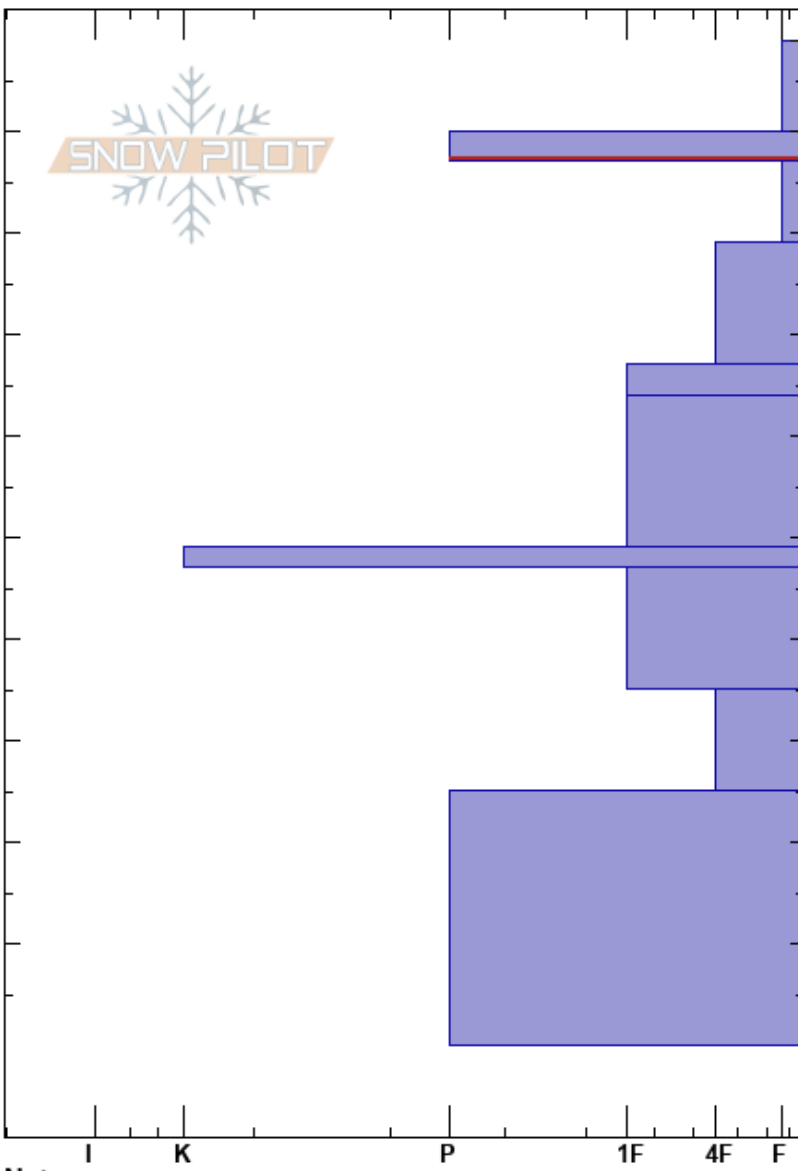

230318 Upr Whistler W
 I-70
 CO
Elevation: 11616 ft
Aspect: SE
Specifics:

Ryan Zarter
 03/18/2023 - 10:45am
Co-ord: 39.68100N, -105.94640W
Slope Angle: 36°
Wind Loading: previous

Stability:
Air Temperature: -16°C
Sky Cover: CLR
Precipitation: NO
Wind: Calm

HS: 189
PF: 15
PS: 5
Layer Notes:
 180-177cm: thin ice layer in MFcr
 180-177cm: Problematic layer
 157-154cm: Decomposing MFcr

Elevation (cm)	Crystal		Moisture	ρ kg/m ³	Stability tests & Layer comments
	Form	Size			
189	☒	0.5			
180	☒	0.5	D		
180	☉☉(■)		D		←ECTPV @177cm
170	/	0.5	D		180-177cm: thin ice layer in MFcr
170					←ECTN12 @169cm
160	/ (□)	0.5	D		
150	☉☉(□)	(1)	D		←ECTN14 @157cm
150					157-154cm: Decomposing MFcr
140	☐	1	D		
140	☉☉		D		
130	☐	1.5	D		
120	☐	2	D		
110					
100	●	1	D		
90					