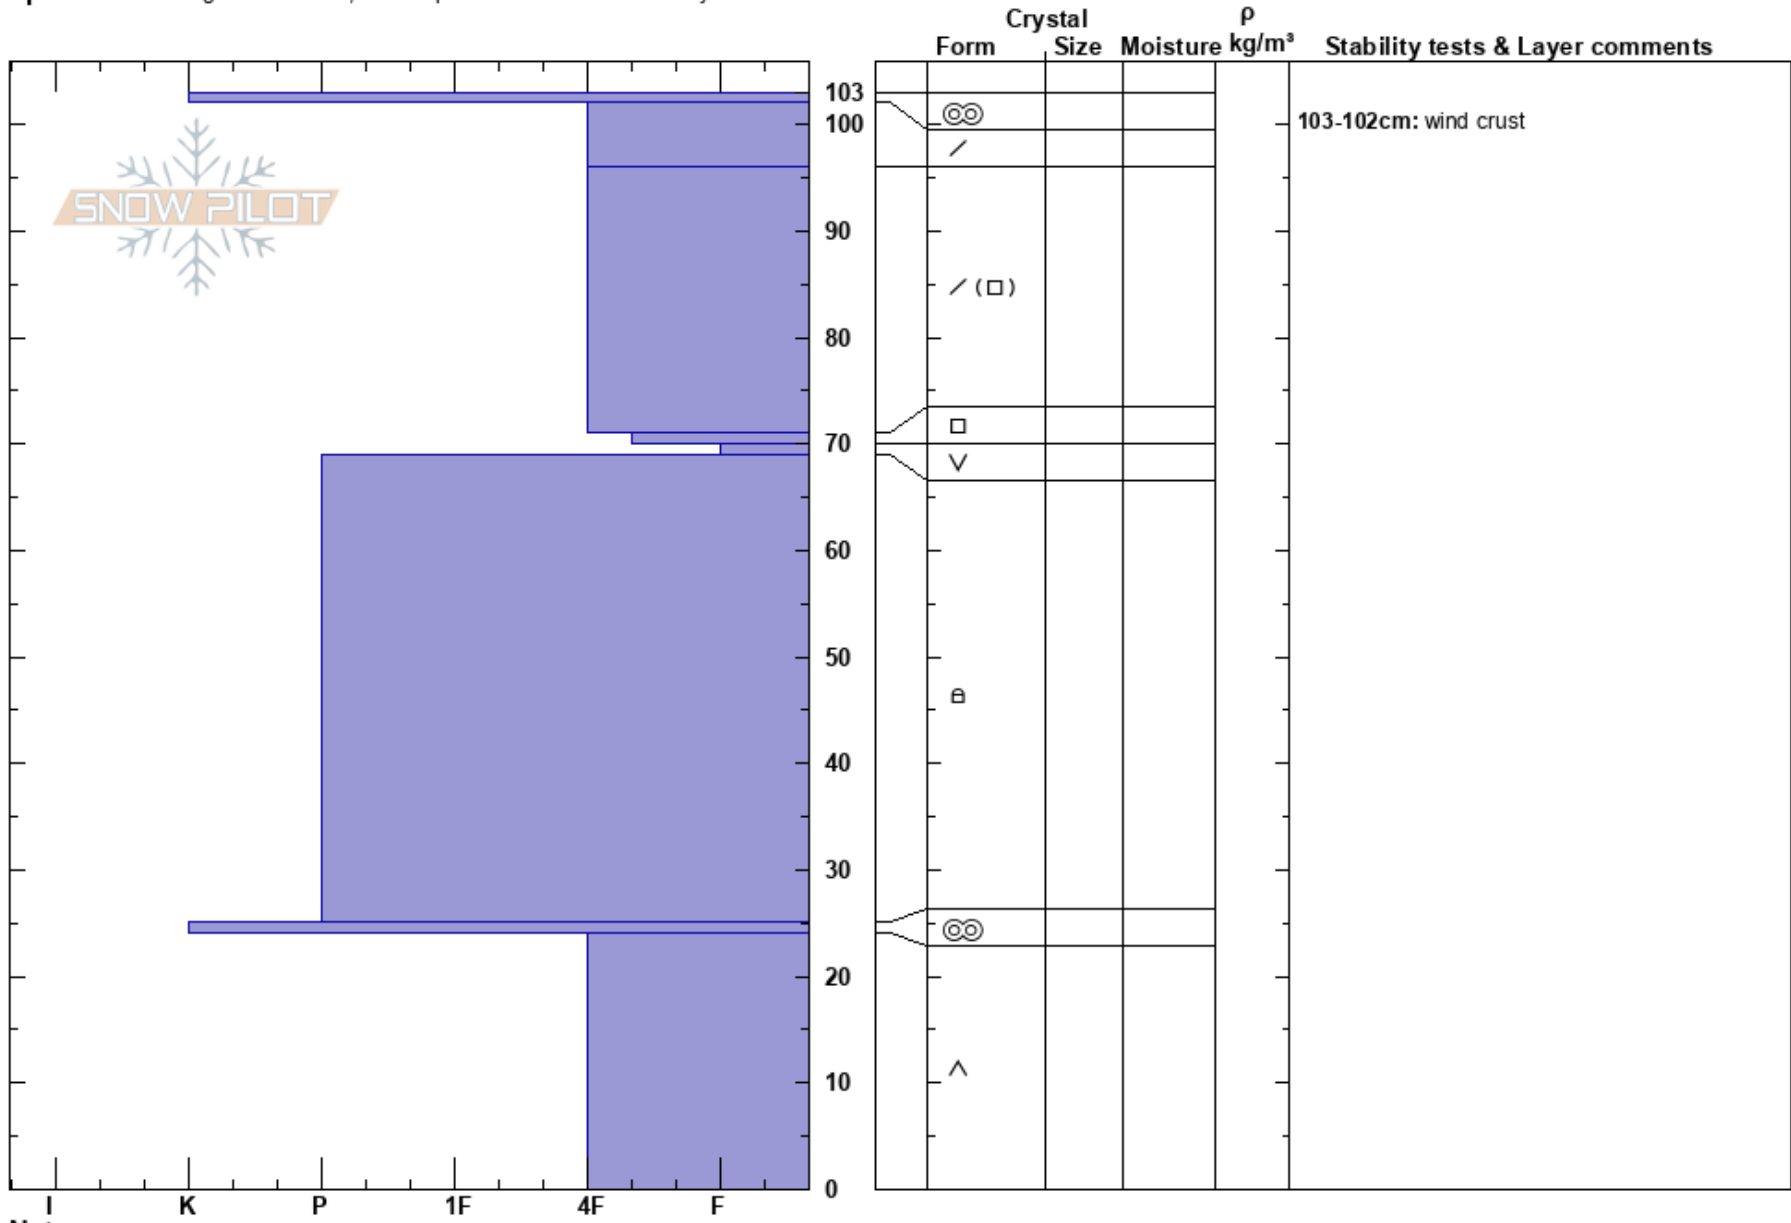

Fresno ATL  
 Chugach Range  
 AK  
 Elevation: 2640 ft  
 Aspect: E

Chloe Steiner  
 03/14/2023 - 1:00pm  
 Co-ord: 60.70150N, -149.51414W  
 Slope Angle: 11°  
 Wind Loading: yes

Stability:  
 Air Temperature:  
 Sky Cover: CLR  
 Precipitation: NO  
 Wind: E

HS:103  
 PF:15  
 PS:3  
 103-102cm: wind crust  
 70-69cm: Problematic layer

Specifics: Pit dug in a Ski Area; Pit is representative of backcountry

Notes: