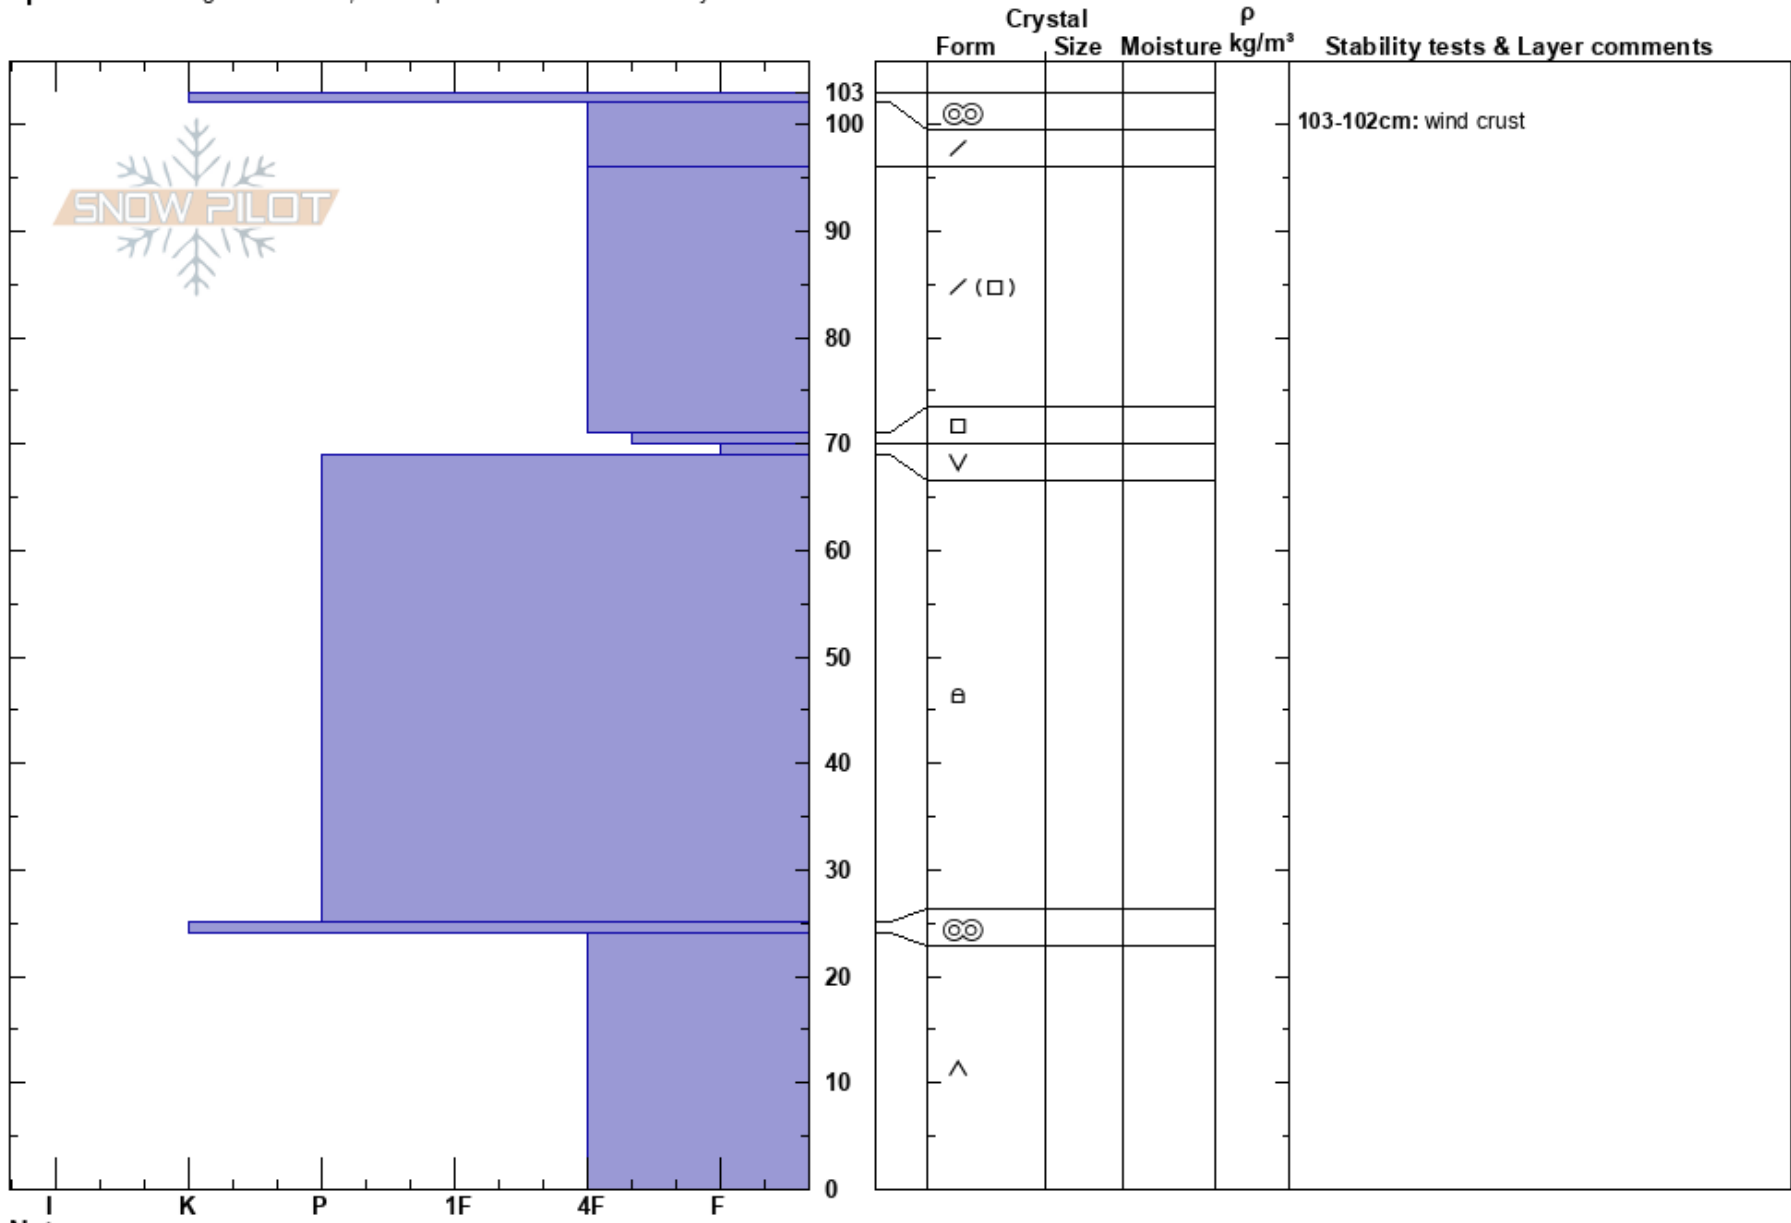

Fresno ATL  
 Chugach Range  
 AK  
 Elevation: 2640 ft  
 Aspect: E  
 Specifics: Pit dug in a Ski Area; Pit is representative of backcountry

Chloe Steiner  
 03/14/2023 - 1:00pm  
 Co-ord: 60.70150N, -149.51414W  
 Slope Angle: 11°  
 Wind Loading: yes

Stability:  
 Air Temperature:  
 Sky Cover: CLR  
 Precipitation: NO  
 Wind: E

HS:103  
 PF:15  
 PS:3  
 Layer Notes:  
 103-102cm: wind crust  
 70-69cm: Problematic layer

Notes: