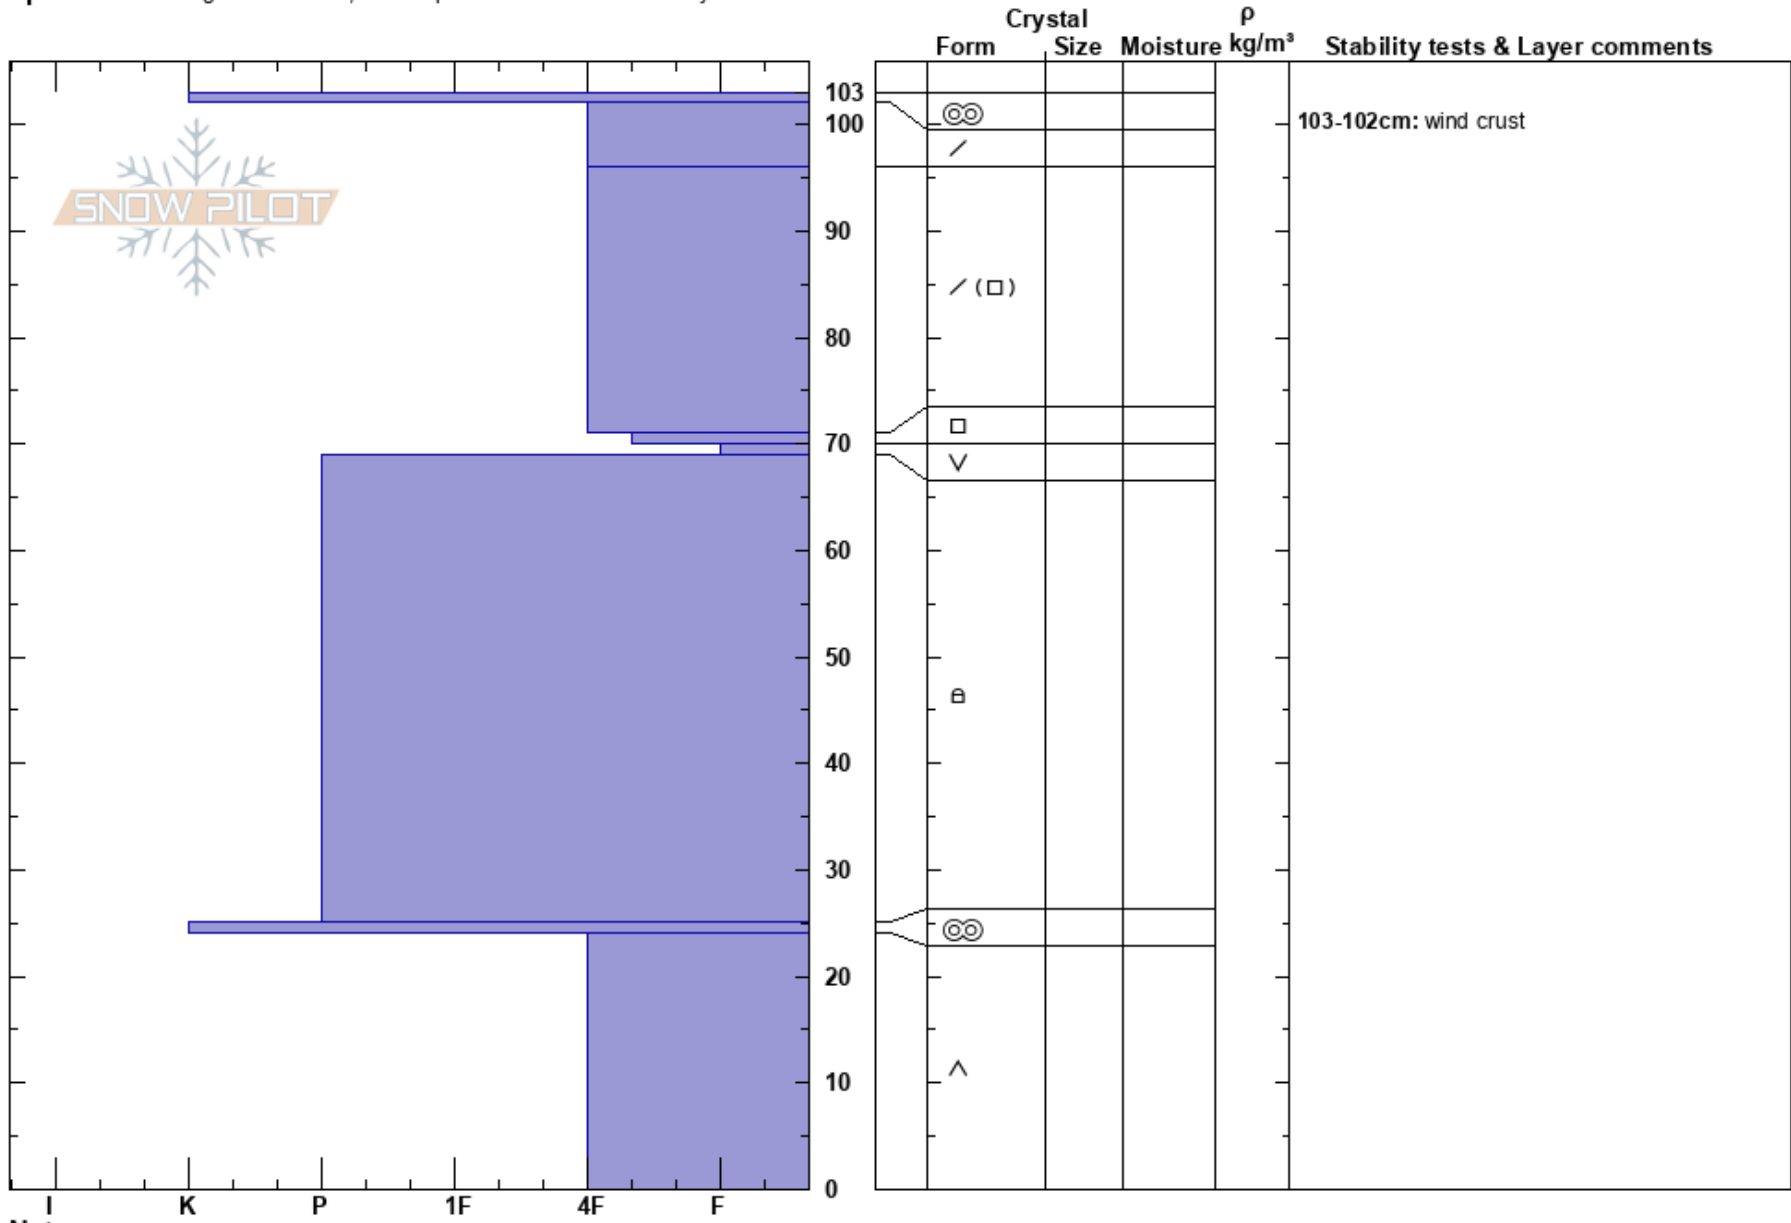

Fresno ATL
 Chugach Range
 AK
 Elevation: 2640 ft
 Aspect: E

Chloe Steiner
 03/14/2023 - 1:00pm
 Co-ord: 60.70150N, -149.51414W
 Slope Angle: 11°
 Wind Loading: yes

Stability:
 Air Temperature:
 Sky Cover: CLR
 Precipitation: NO
 Wind: E

HS:103
 PF:15
 PS:3
 103-102cm: wind crust
 70-69cm: Problematic layer

Specifics: Pit dug in a Ski Area; Pit is representative of backcountry

Notes: