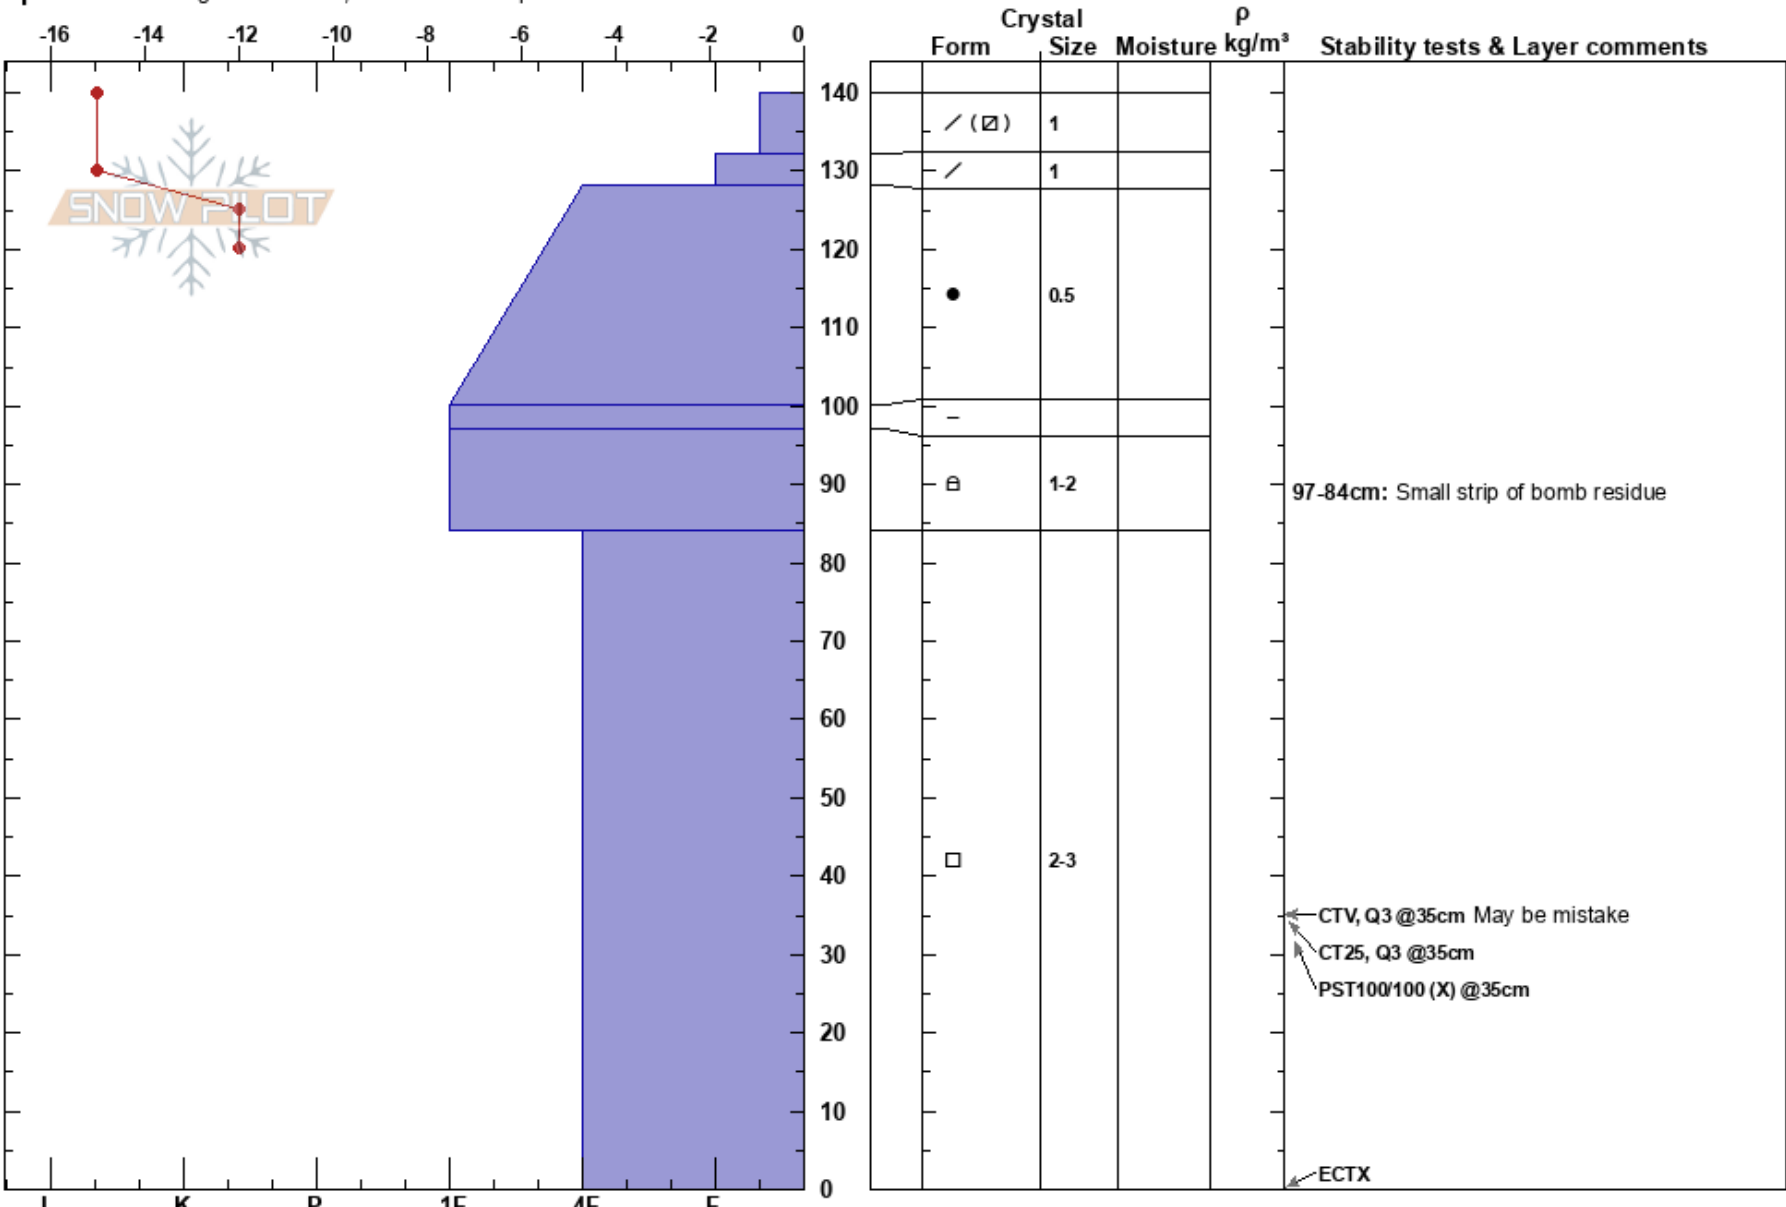

West Twin
 Tenmile Range
 CO
Elevation: 11680 ft
Aspect: NE
Specifics: Pit dug in a Ski Area; Ski tracks on slope

Kyle Armstrong
 03/18/2023 - 10:30am
Co-ord:
Slope Angle: 29°
Wind Loading: no

Stability:
Air Temperature: -14°C
Sky Cover: CLR
Precipitation: NO
Wind: Calm

HS: 140
Layer Notes:
 97-84cm: Small strip of bomb residue

Notes: Unusually calm winds for the last 48 hours. Height of snowpack was 175 in this area.