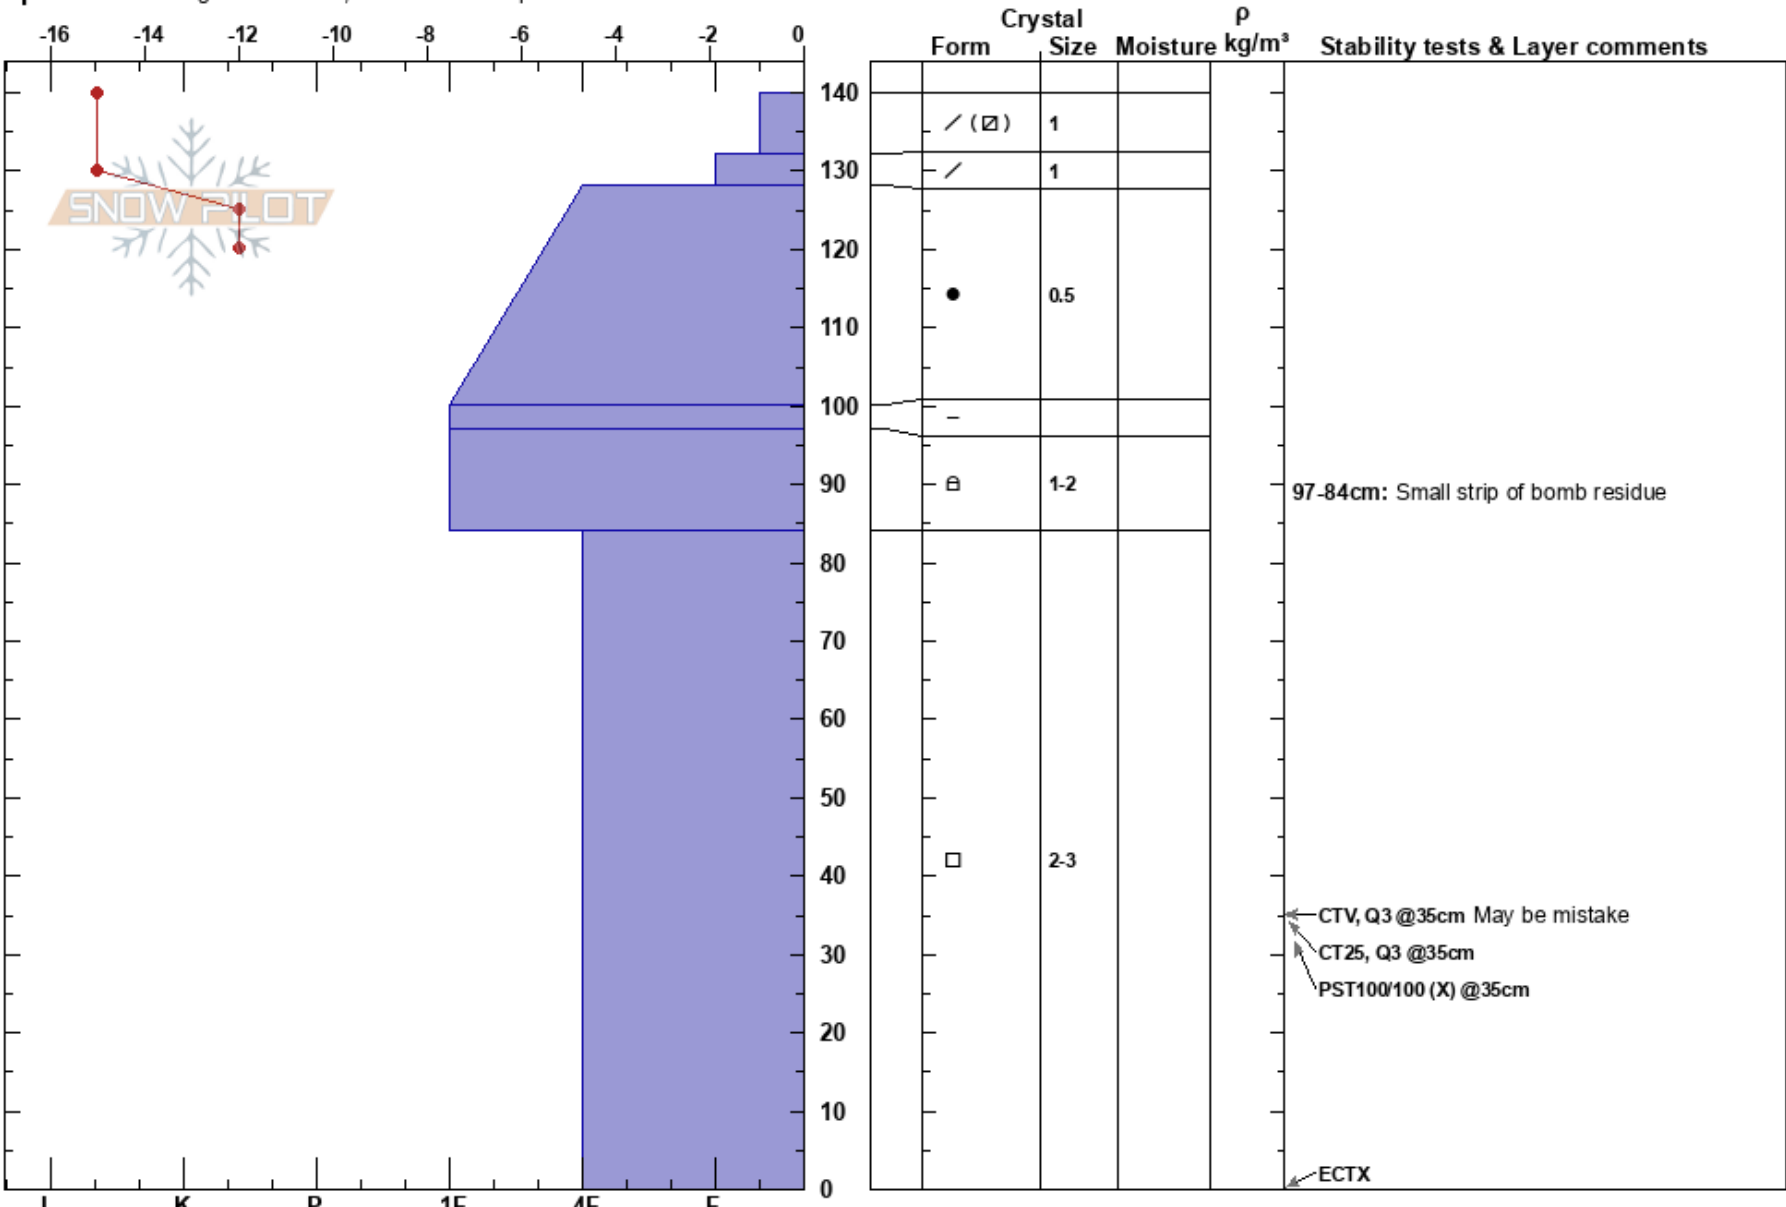

West Twin  
 Tenmile Range  
 CO  
 Elevation: 11680 ft  
 Aspect: NE  
 Specifics: Pit dug in a Ski Area; Ski tracks on slope

Kyle Armstrong  
 03/18/2023 - 10:30am  
 Co-ord:  
 Slope Angle: 29°  
 Wind Loading: no

Stability: **HS:140**  
 Air Temperature: -14°C  
 Sky Cover: CLR  
 Precipitation: NO  
 Wind: Calm

Layer Notes:  
 97-84cm: Small strip of bomb residue

← CTV, Q3 @35cm May be mistake  
 ← CT25, Q3 @35cm  
 ← PST100/100 (X) @35cm  
 ← ECTX

Notes: Unusually calm winds for the last 48 hours. Height of snowpack was 175 in this area.