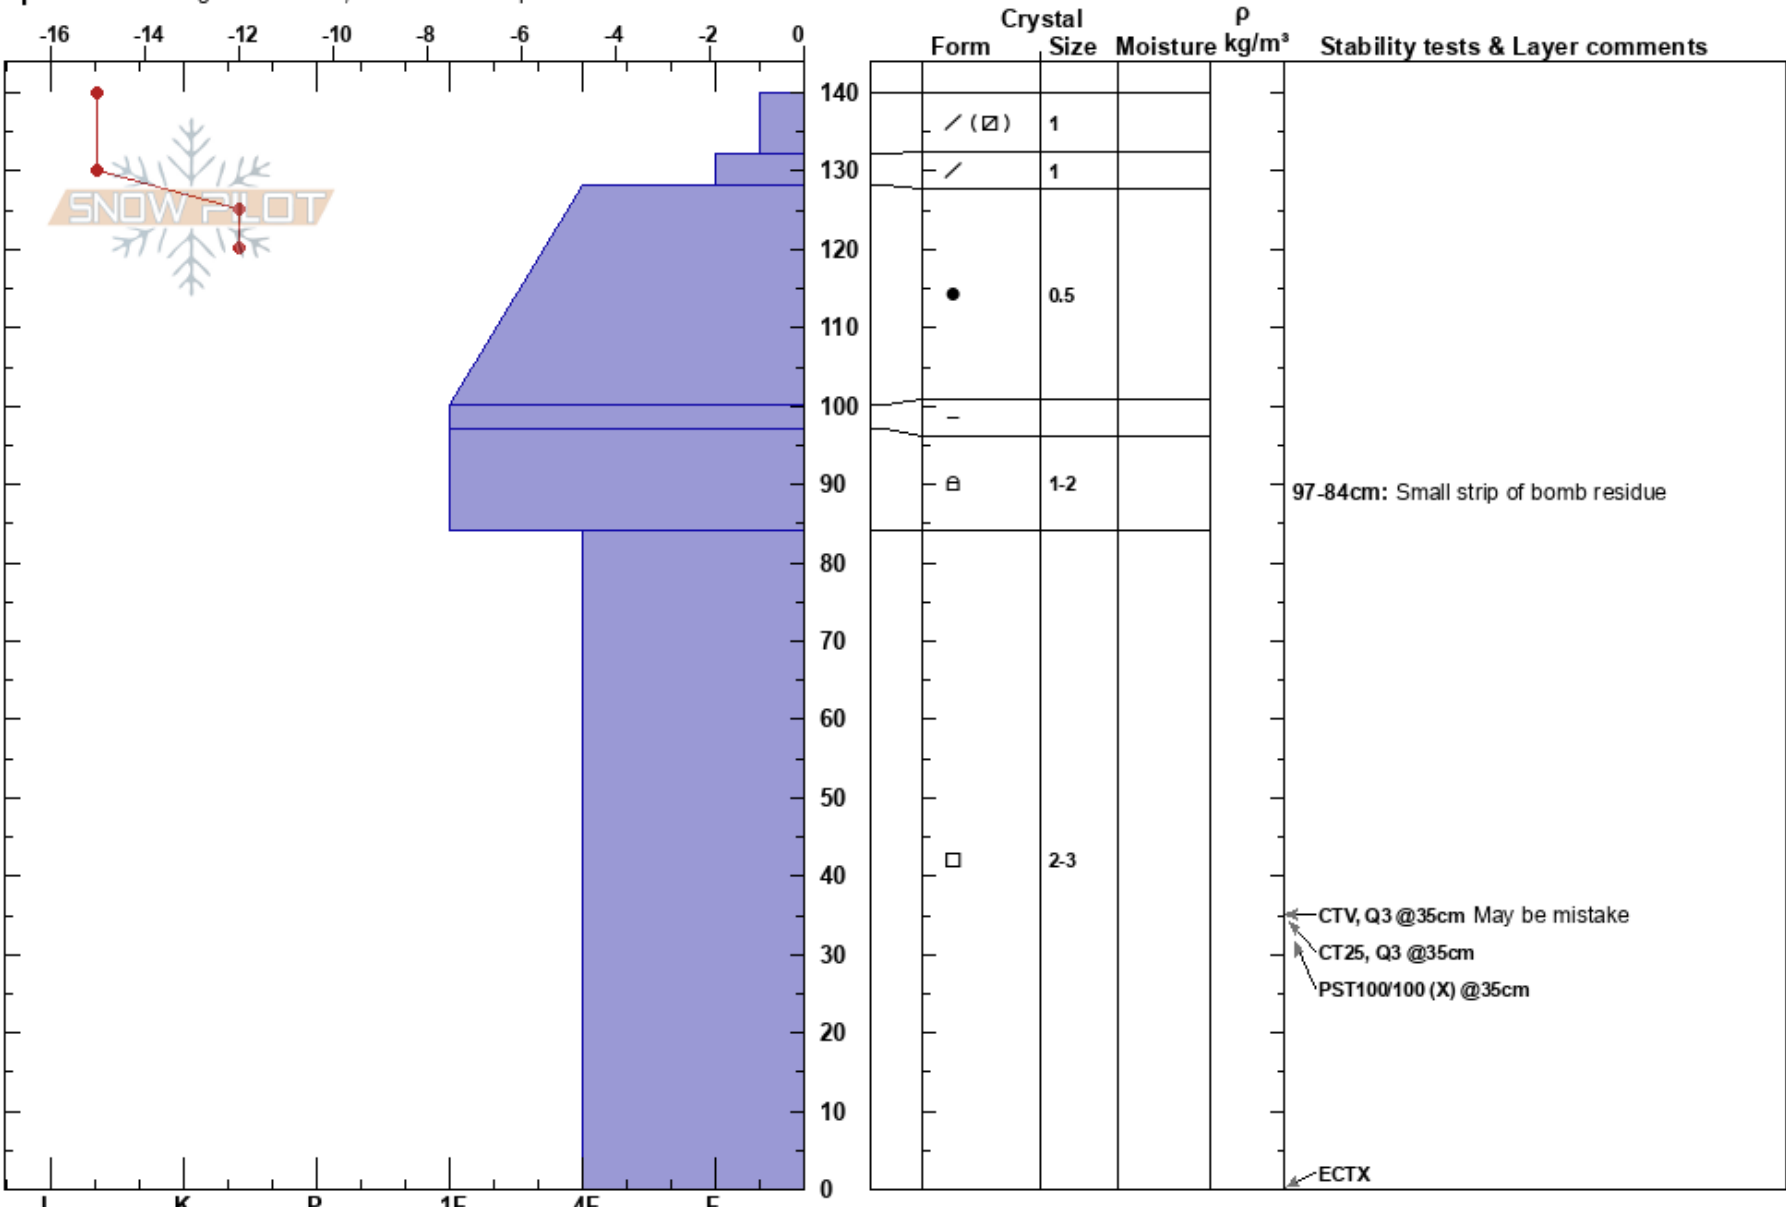

West Twin
 Tenmile Range
 CO
 Elevation: 11680 ft
 Aspect: NE
 Specifics: Pit dug in a Ski Area; Ski tracks on slope

Kyle Armstrong
 03/18/2023 - 10:30am
 Co-ord:
 Slope Angle: 29°
 Wind Loading: no

Stability: **HS:140**
 Air Temperature: -14°C
 Sky Cover: CLR
 Precipitation: NO
 Wind: Calm

Layer Notes:
 97-84cm: Small strip of bomb residue

Notes: Unusually calm winds for the last 48 hours. Height of snowpack was 175 in this area.