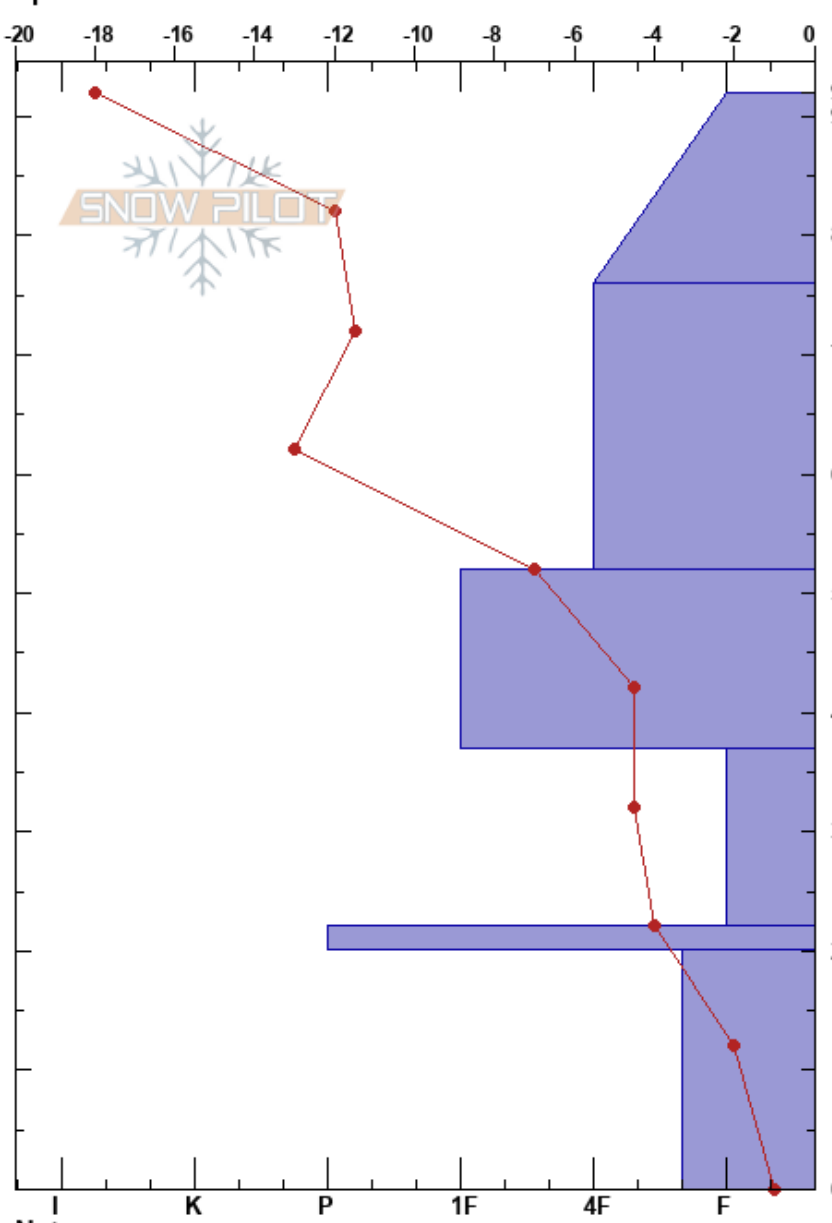

Baldy
 Tenmile Range
 CO
Elevation: 10150 ft
Aspect: 24°
Specifics:

Zach Linzer
 01/25/2023 - 5:30pm
Co-ord:
Slope Angle: 23°
Wind Loading: no

Stability:
Air Temperature: -16°C
Sky Cover: OVC
Precipitation: S-1
Wind: NW Light Breeze

HS:92
PF:45
PS:10
 22-20cm: Problematic layer

Form	Crystal		Moisture	ρ kg/m ³	Stability tests & Layer comments
	Size				
+	1				
/	1				
•	1.5				
•	1				
□	2				
⊙					← ECTP15 @20cm
□	2.5				

Notes: