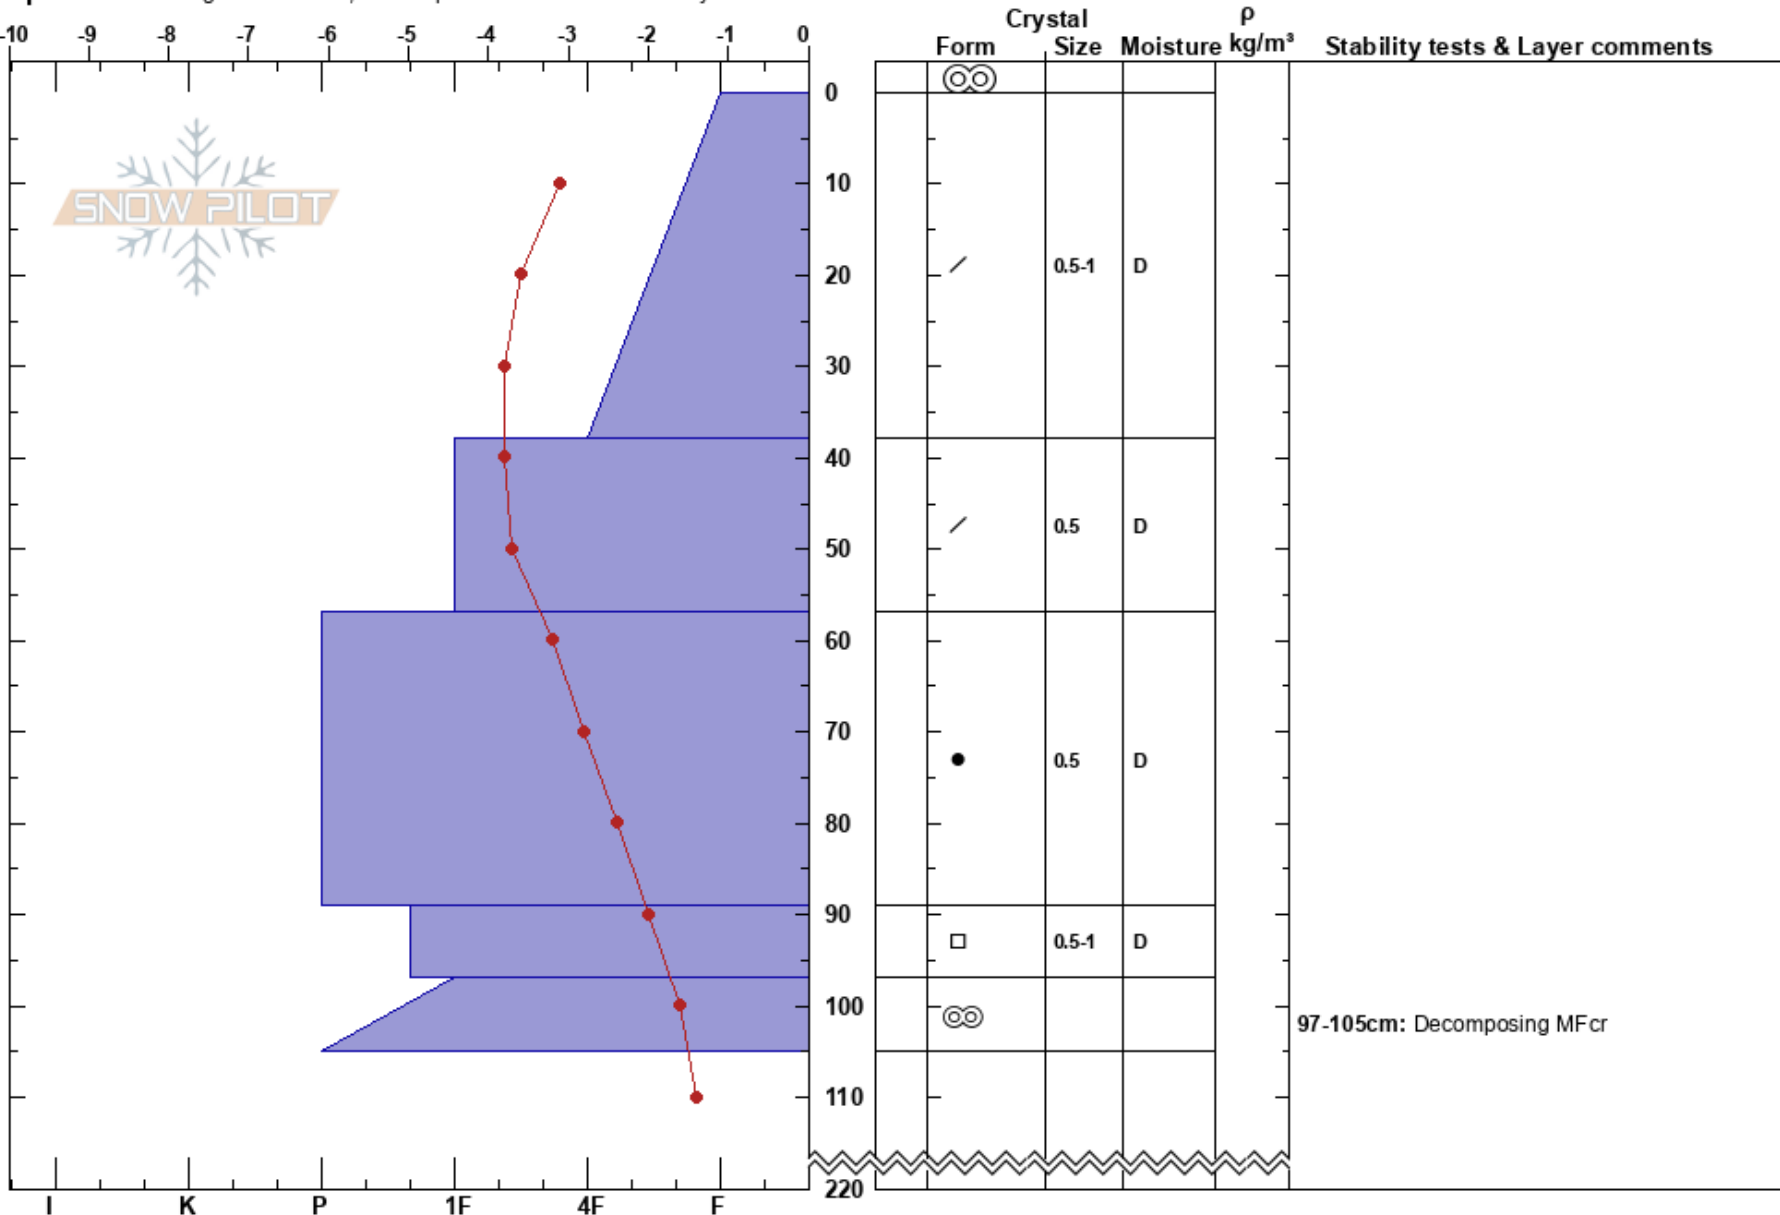

Piccolo area  
 Whistler  
 BC  
**Elevation:** 1950 m  
**Aspect:** SW  
**Specifics:** Pit dug in a Ski Area; Pit is representative of backcountry

Tyler Knowles  
 24/01/2023 - 12:45  
**Co-ord:** 50.04800N, -122.94500W  
**Slope Angle:** 22°  
**Wind Loading:** no

**Stability:** HS:220  
**Air Temperature:** -1.5°C **PF:**35  
**Sky Cover:** BKN  
**Precipitation:** NO  
**Wind:** S Light Breeze

**Layer Notes:**  
 97-105cm: Decomposing MFcr  
 97-105cm: Problematic layer

**Notes:** Alpine, solar exposure, wind affected and planar.