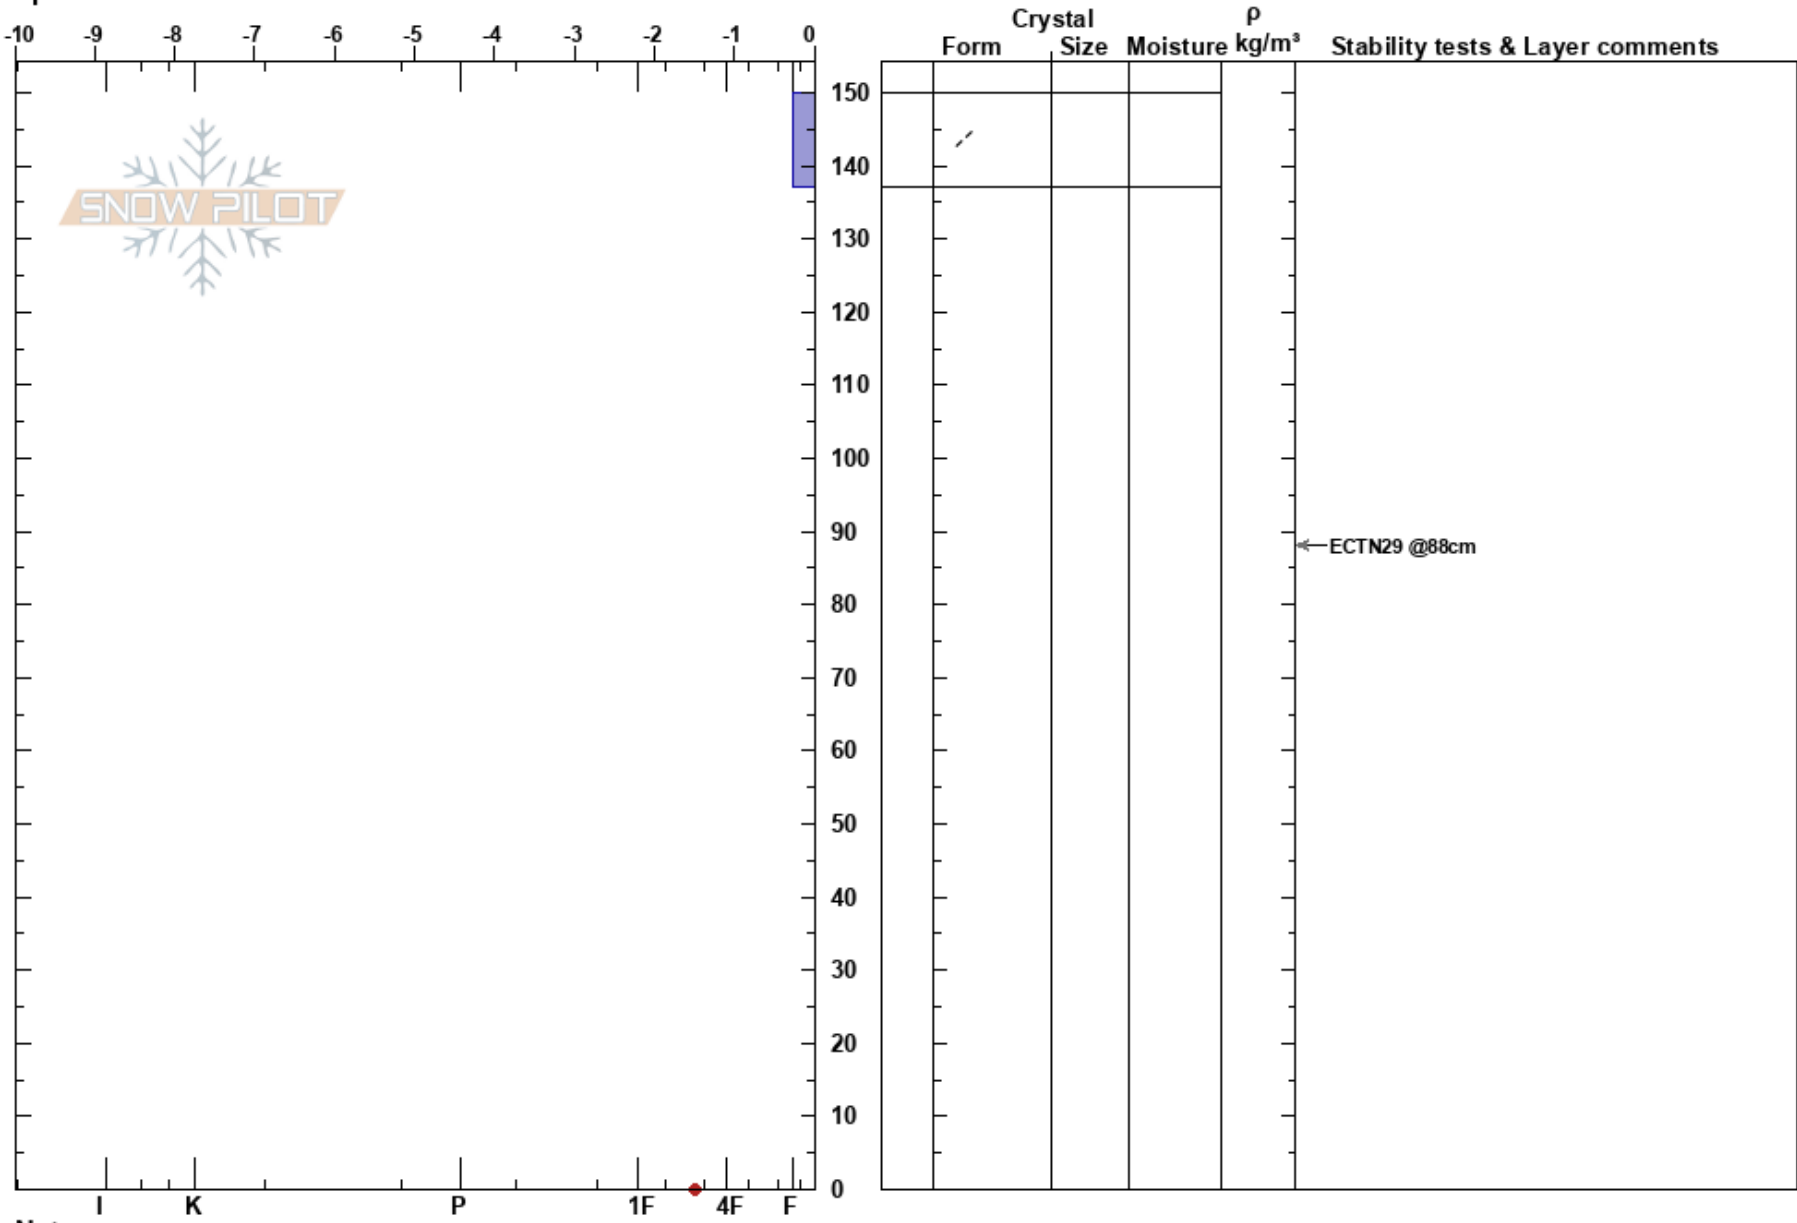

WCP pit 1
 San Juan Range
 CO
Elevation: 10903 ft
Aspect: 150°
Specifics:

Maria Riek
 01/23/2023 - 12:47pm
Co-ord: 13S 341286E 4149978N
Slope Angle: 6°
Wind Loading: no

Stability:
Air Temperature:
Sky Cover: OVC
Precipitation: S2
Wind: Calm

HS: 150

Layer Notes:

Notes: profiled top 150 cm of snow. Depth was about 210cm, depth hoar found at bottom