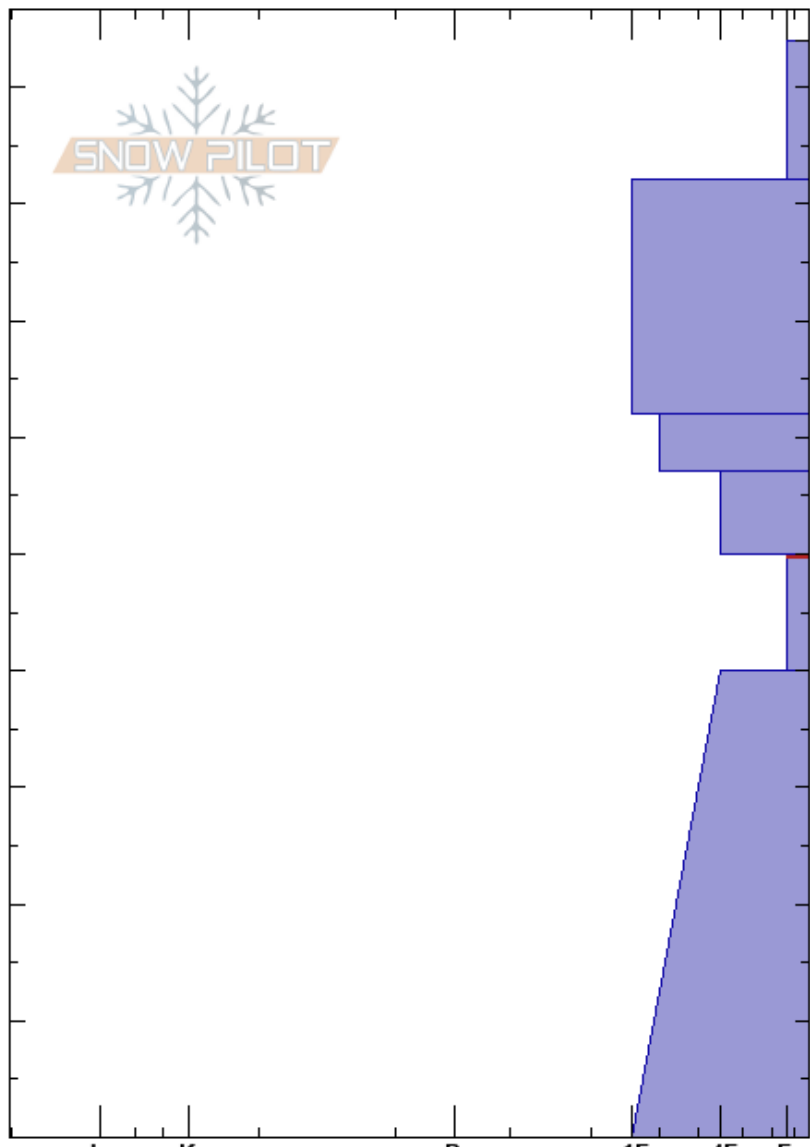

Sunlight Basin
 Madison Range-S
 MT
 Elevation: 9429 ft
 Aspect: 90°
 Specifics:

Alex Haddad
 12/07/2022 - 11:38am
 Co-ord: 44.97500N, -111.31390W
 Slope Angle: 28°
 Wind Loading: no

Stability: Poor
 Air Temperature: HS:94
 PF:45 50-40cm:Problematic layer
 Sky Cover: FEW
 Precipitation: NO
 Wind: Calm

Crystal Form	Crystal Size	Moisture	ρ kg/m ³	Stability tests & Layer comments
+				
-				
-				
□	1			
□	2			← ECTP13 @50cm
□	2			

Notes: