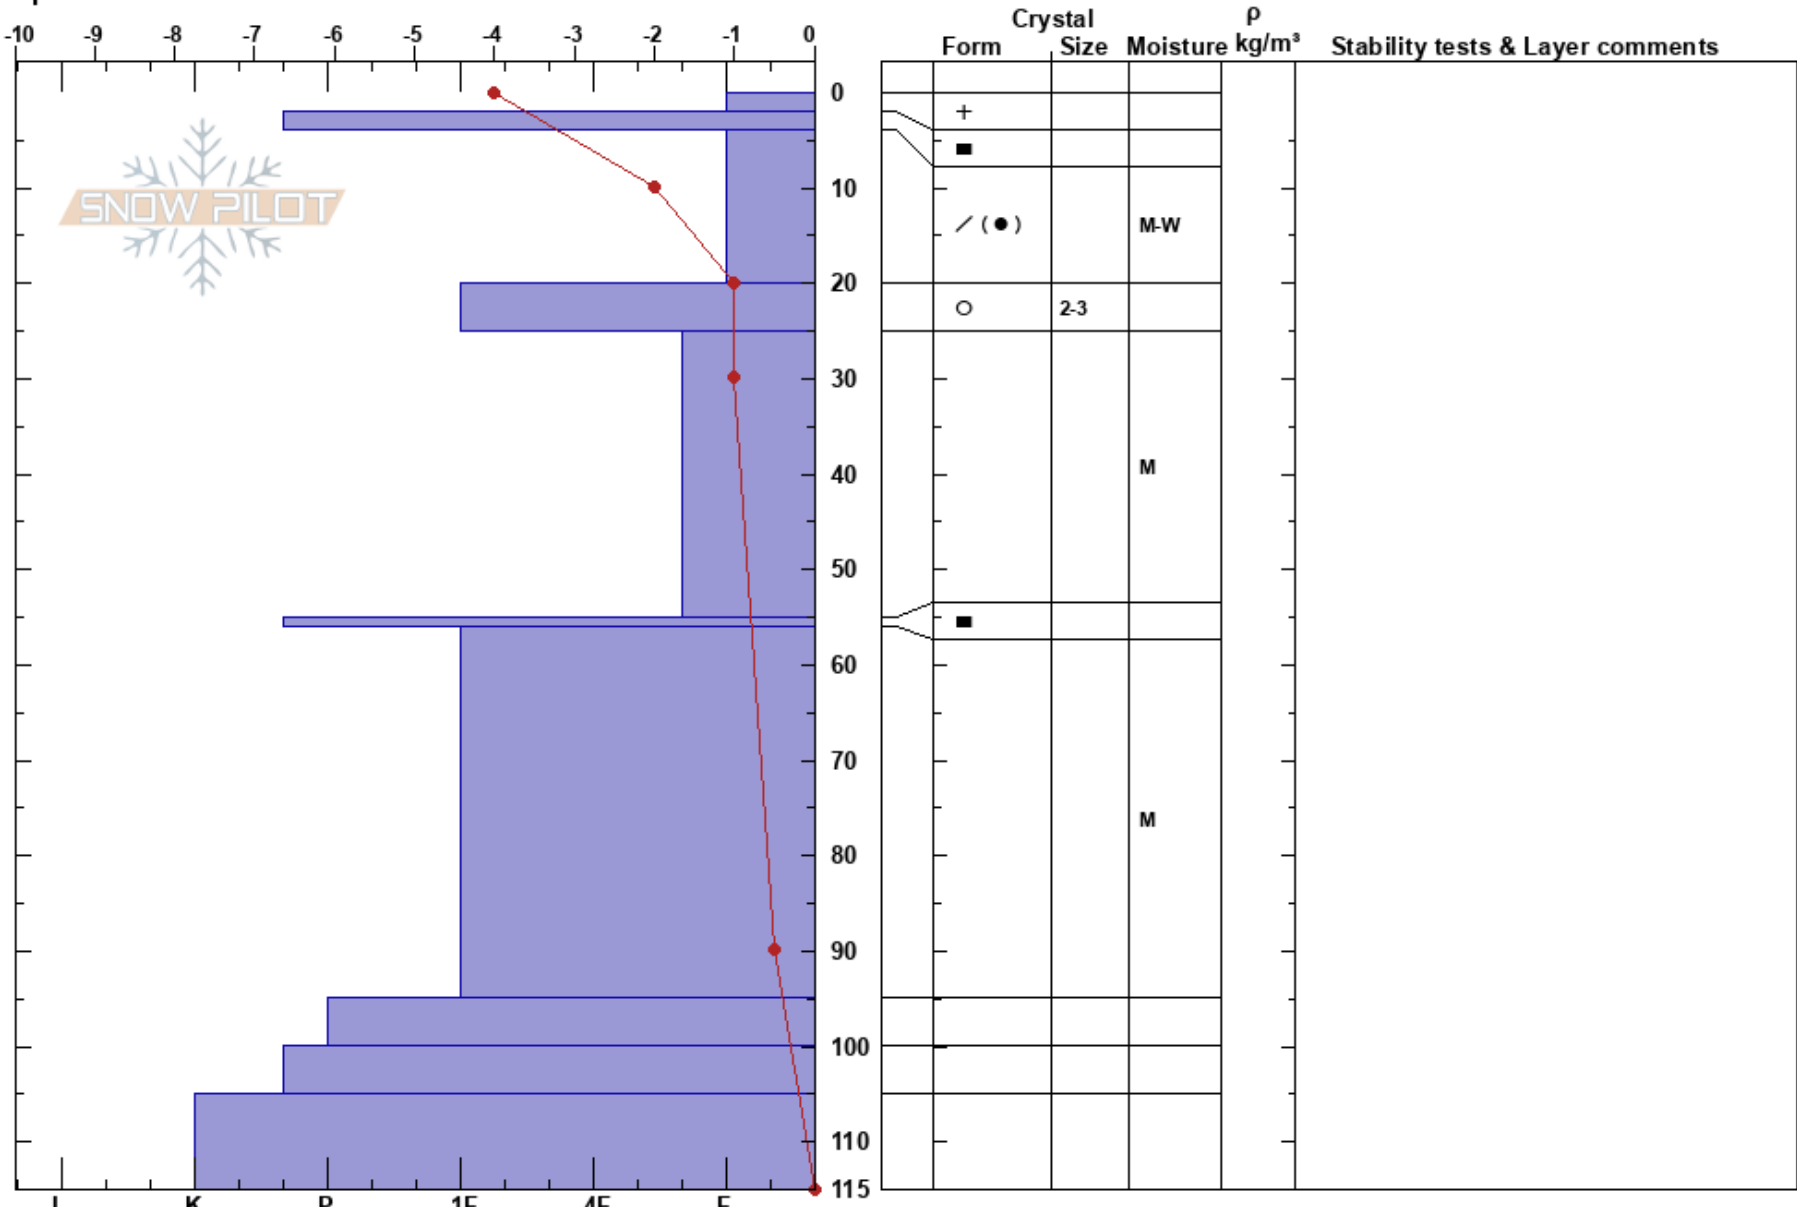

Snip 815m Profile
 BC
 Elevation: 814 m
 Aspect: N
 Specifics:

Eric Dahlberg
 24/11/2022 - 10:45
 Co-ord: 56.66211N, -131.09917E
 Slope Angle: 25°
 Wind Loading:

Stability: Good
 Air Temperature: -2°C
 Sky Cover: FEW
 Precipitation: NO
 Wind: SE Light Breeze
 HS:115
 PF:50
 PS:20
 105-115cm:Problematic layer

Notes: 70mm precip at valley bottom past 24hrs.
 No results in Compression Tests.