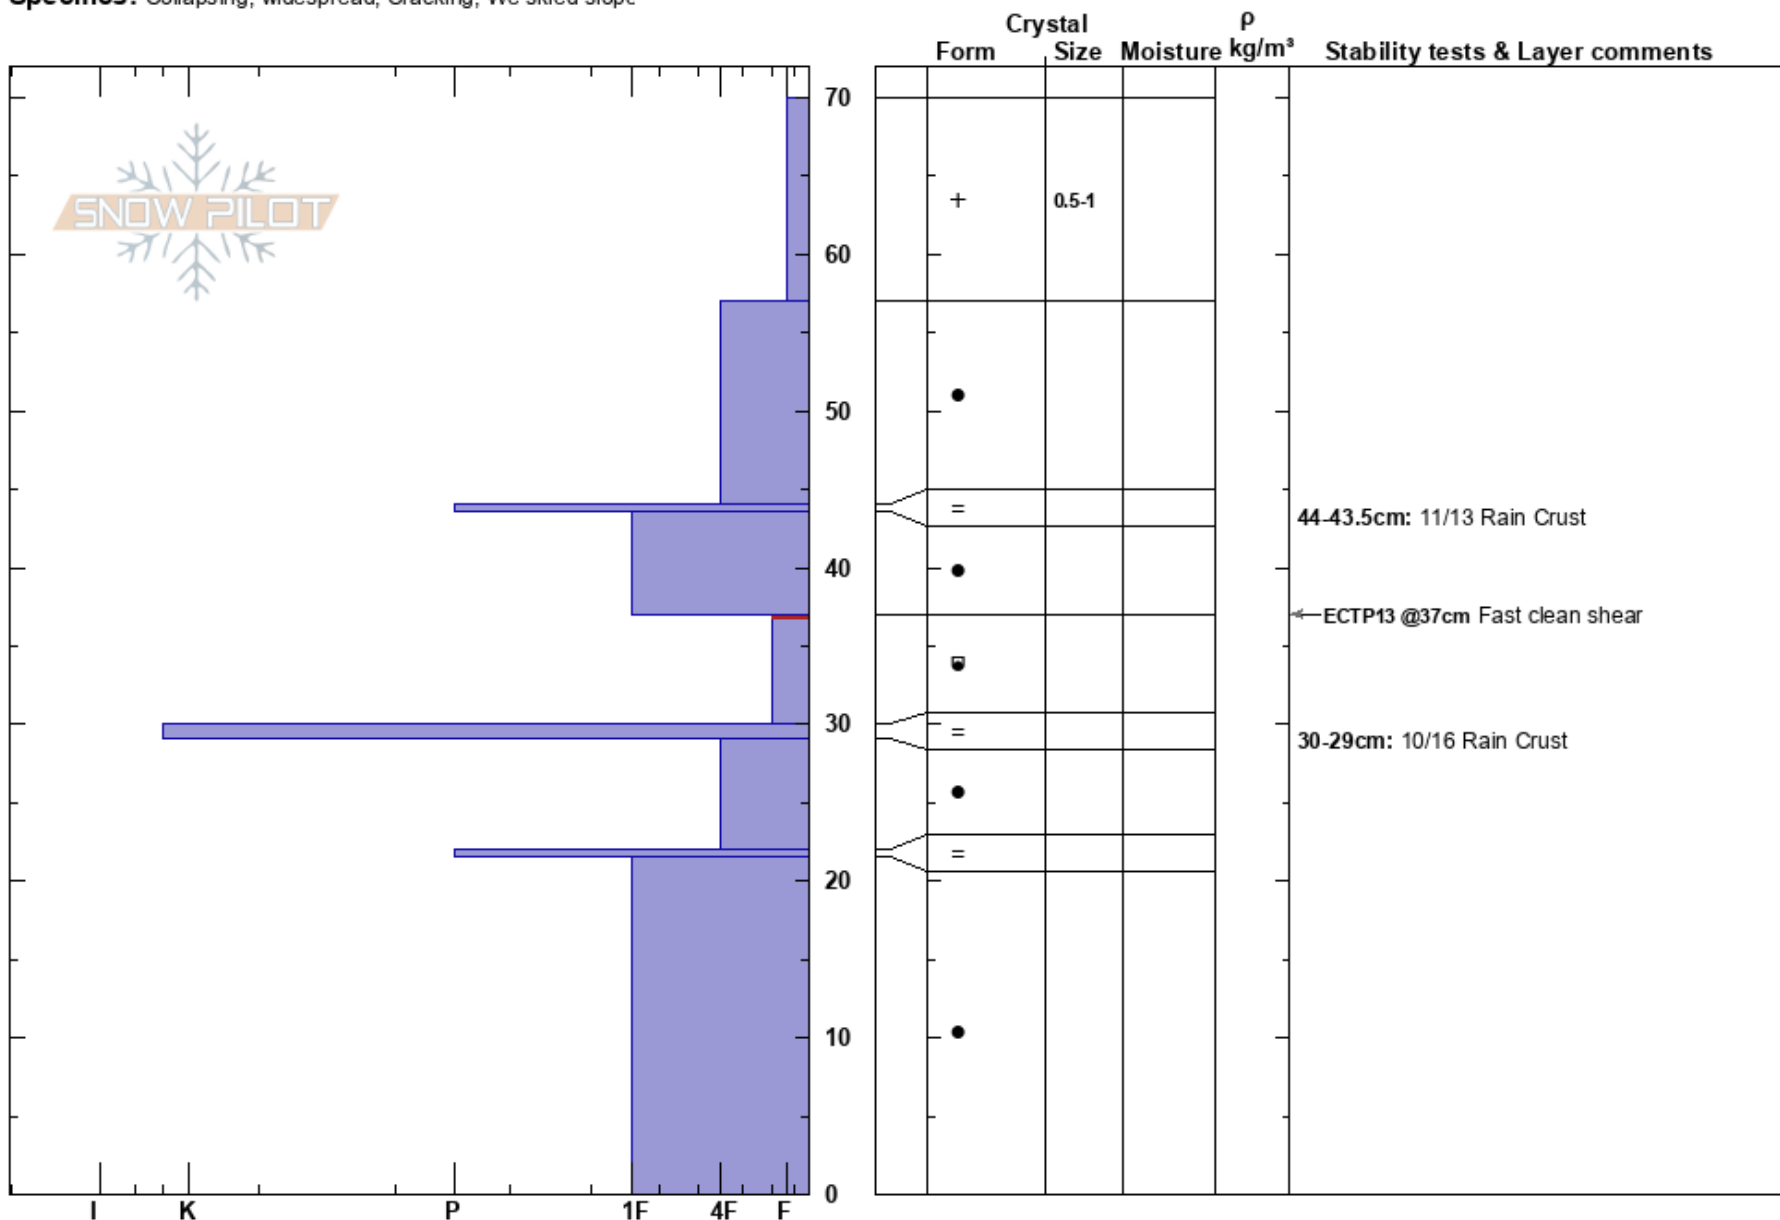

3 Pigs SW Face
 Chugach Range
 AK
 Elevation: 3896 ft
 Aspect:

kyle sobek
 11/23/2022 - 2:00pm
 Co-ord: 61.22184N, -145.45401W
 Slope Angle:
 Wind Loading: yes

Stability:
 Air Temperature: -2.2°C
 Sky Cover: SCT
 Precipitation: NO
 Wind: NE Light Breeze

HS:70
 Layer Notes:
 44-43.5cm: 11/13 Rain Crust
 37-30cm: Problematic layer
 30-29cm: 10/16 Rain Crust

Specifics: Collapsing, widespread; Cracking; We skied slope

Notes: Very minimal wind loading from the ENE. From about 3' away I triggered a 4x8 sheet of plywood sized freshly loaded windslab, it was 1-2" thick. I also had several isolated Whoomfs & 1 large Whoomf near my pit area.