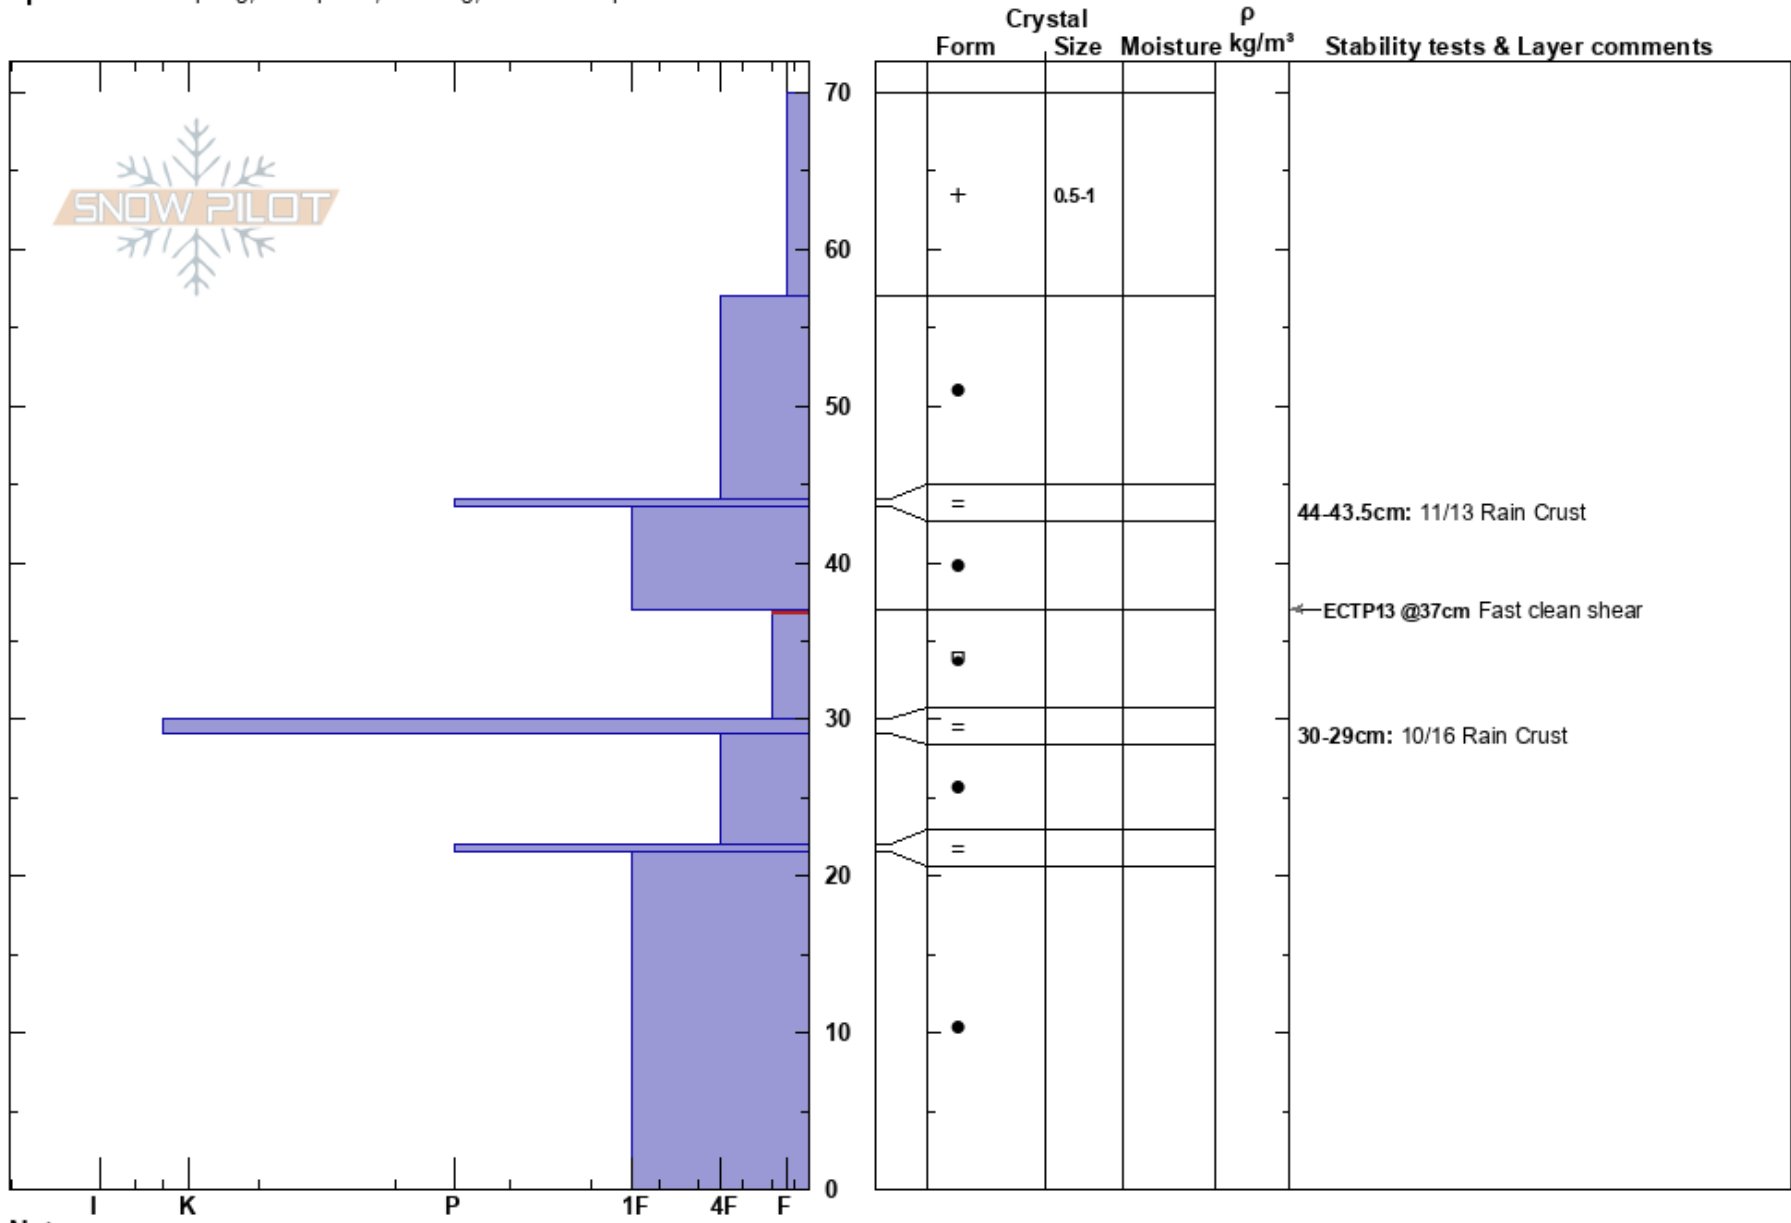

3 Pigs SW Face
 Chugach Range
 AK
 Elevation: 3896 ft
 Aspect:

kyle sobek
 11/23/2022 - 2:00pm
 Co-ord: 61.22184N, -145.45401W
 Slope Angle:
 Wind Loading: yes

Stability:
 Air Temperature: -2.2°C
 Sky Cover: SCT
 Precipitation: NO
 Wind: NE Light Breeze

HS:70
 Layer Notes:
 44-43.5cm: 11/13 Rain Crust
 37-30cm: Problematic layer
 30-29cm: 10/16 Rain Crust

Specifics: Collapsing, widespread; Cracking; We skied slope

Notes: Very minimal wind loading from the ENE. From about 3' away I triggered a 4x8 sheet of plywood sized freshly loaded windslab, it was 1-2" thick. I also had several isolated Whoomfs & 1 large Whoomf near my pit area.