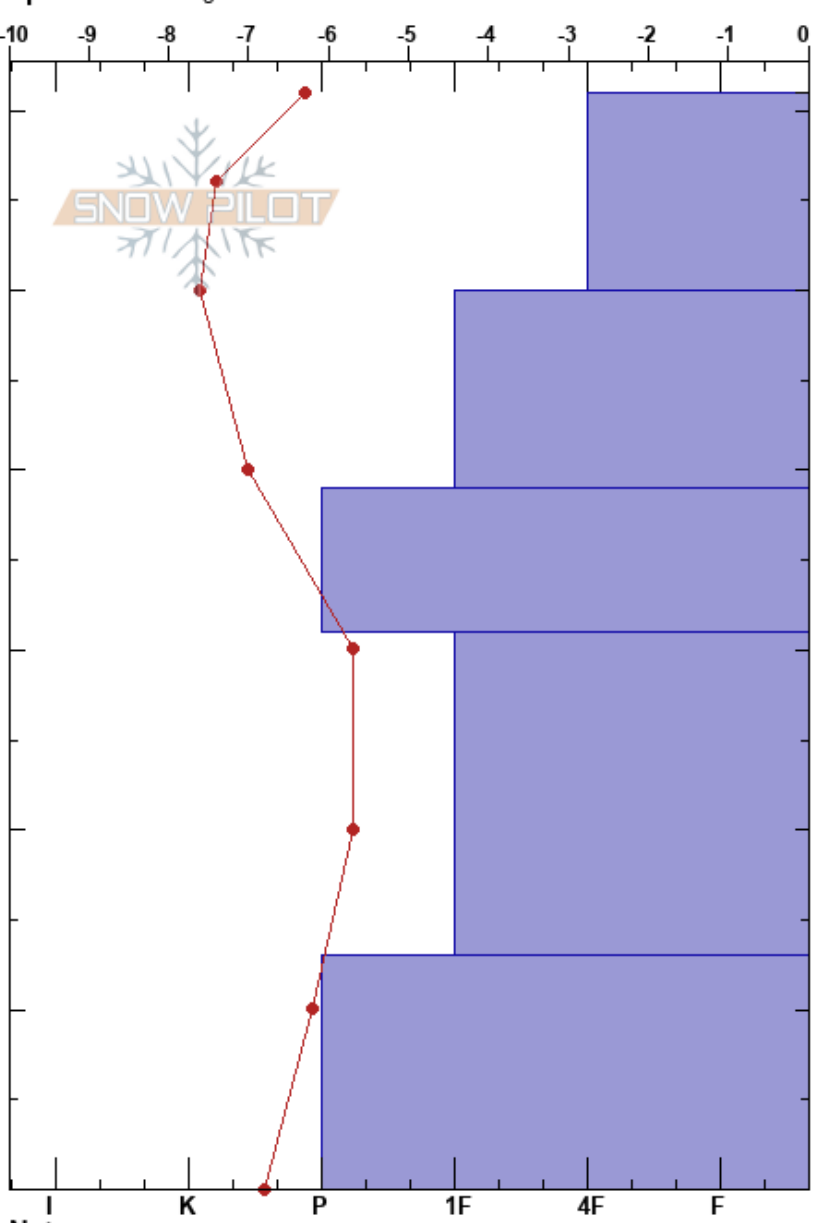

solitude- top  
 Silver Valley Area  
 ID  
 Elevation: 5800 ft  
 Aspect: 300°

neff michael  
 11/23/2022 - 12:30pm  
 Co-ord:  
 Slope Angle: 24°  
 Wind Loading:

Stability:  
 Air Temperature: 27°C  
 Sky Cover: FEW  
 Precipitation: NO  
 Wind: SW Calm

Layer Notes:

Specifics: Pit dug in a Ski Area

| Form | Crystal |          | $\rho$<br>kg/m <sup>3</sup> | Stability tests & Layer comments |
|------|---------|----------|-----------------------------|----------------------------------|
|      | Size    | Moisture |                             |                                  |
| /    | 0.5     |          |                             |                                  |
| ⊙⊙   | 0.5     |          |                             |                                  |
| /    | 0.5     |          |                             | ← ECTN25 @39cm ectn25@39         |
| ⊖    | 0.5     |          |                             |                                  |
| ^    | 1       |          |                             |                                  |