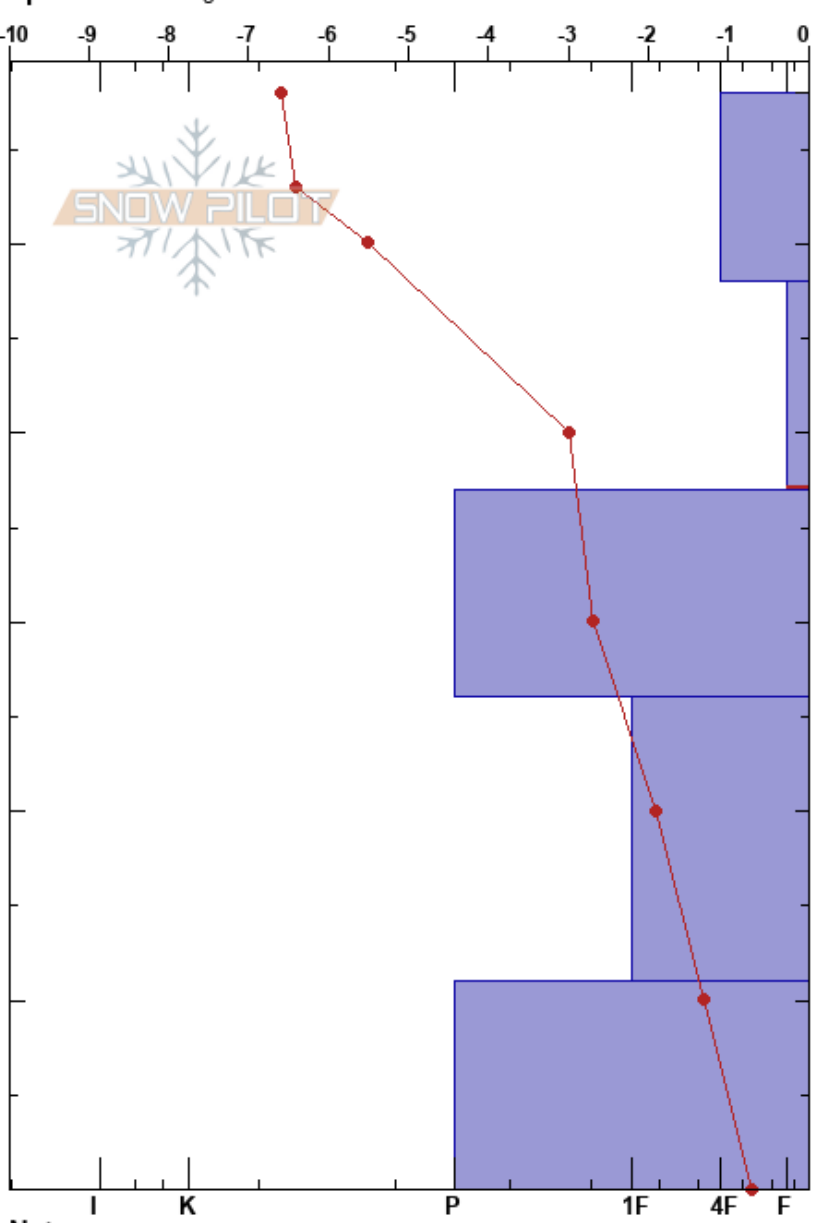

Below Gate 1 N. Face  
 Silver Valley Area  
 ID  
 Elevation: 1889 m  
 Aspect: N  
 Specifics: Pit dug in a Ski Area

izzy davis  
 11/23/2022 - 10:57am  
 Co-ord:  
 Slope Angle: 30°  
 Wind Loading: previous

Stability: **HS:58**  
 Air Temperature: -6.6°C **PF:55** 48-37cm: Problematic layer  
 Sky Cover: CLR **PS: 15**  
 Precipitation: NO  
 Wind: NW Light Breeze

Form	Crystal		$\rho$ kg/m <sup>3</sup>	Stability tests & Layer comments
	Size	Moisture		
/	1			← ECTN4 @48cm ← ECTN5 @48cm
□	2			← ECTN11 @37cm
⊙⊙(□)	(2)			
□	2			
♡	2			