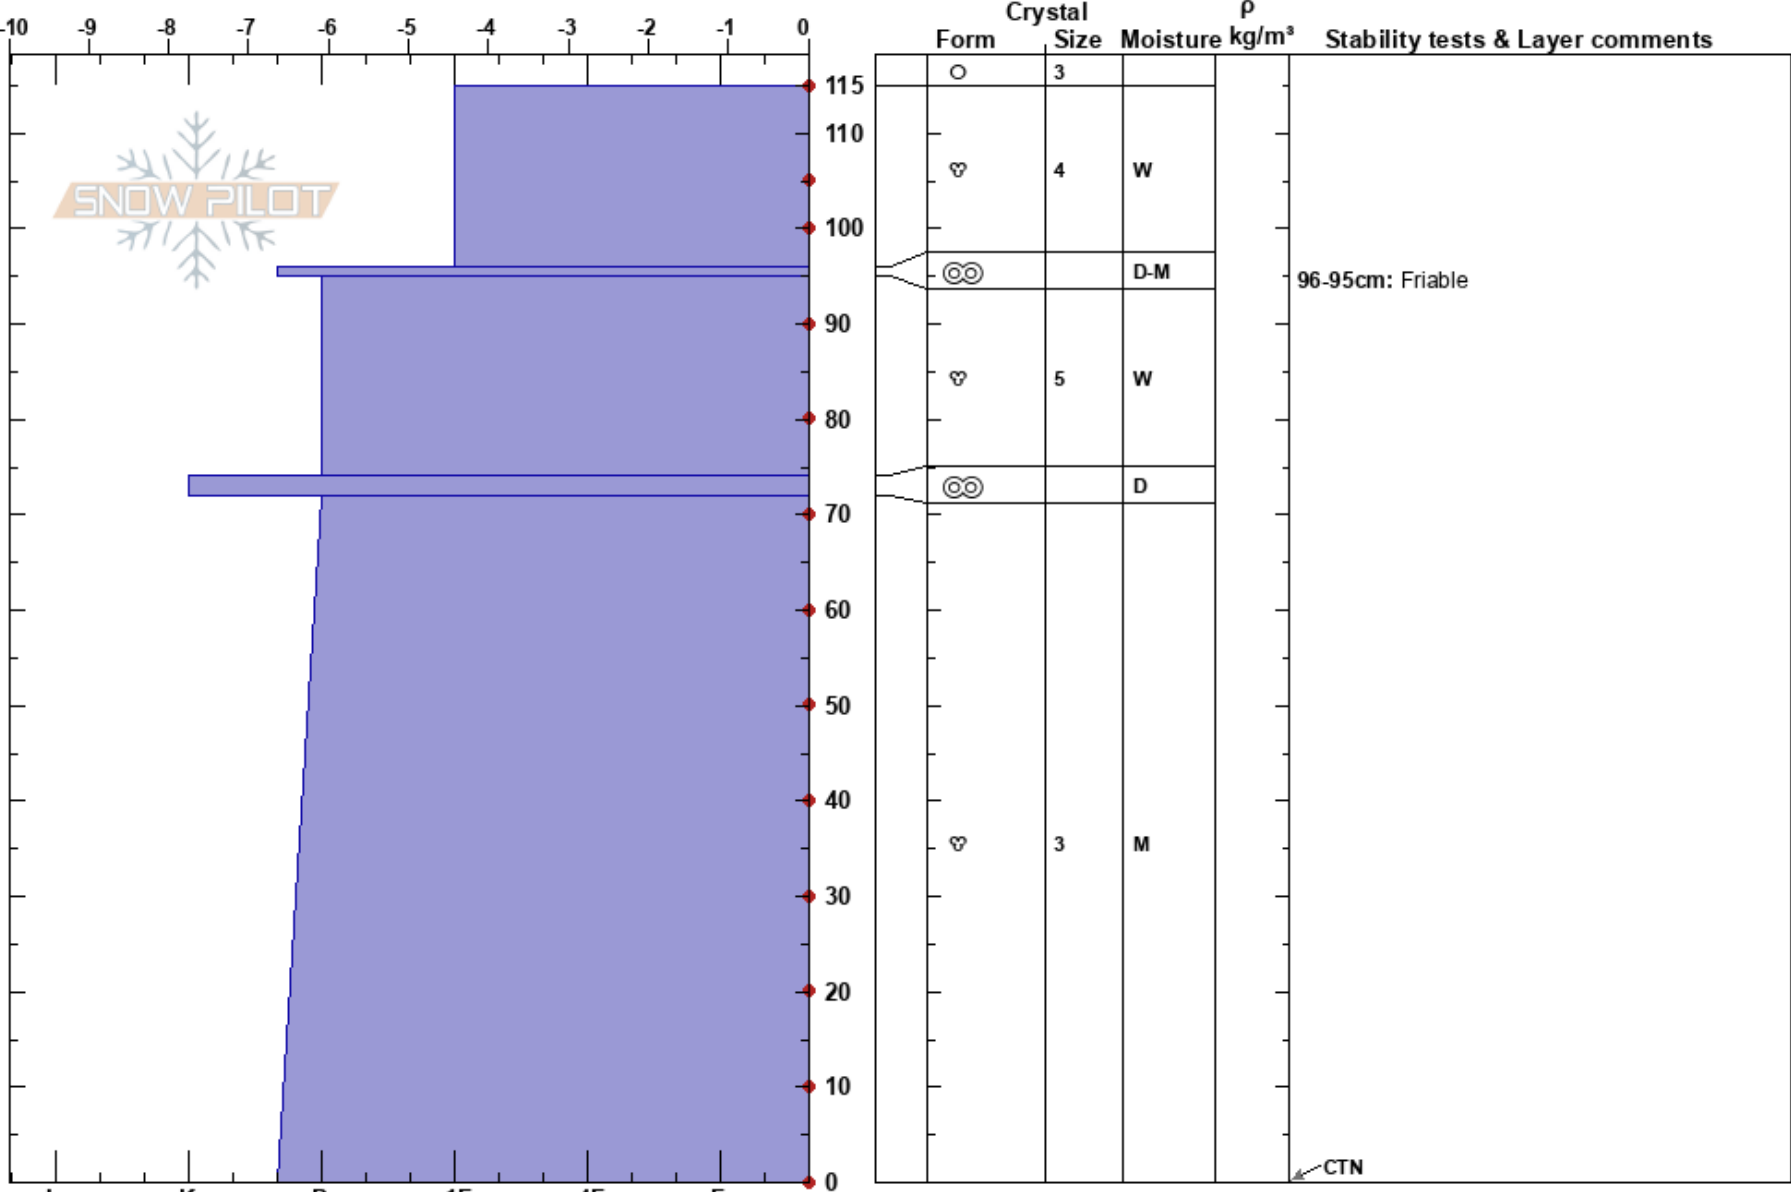

Coronet Peak BB1A  
 Coronet Peak  
 New Zealand  
**Elevation:** 1613 m  
**Aspect:** SE

Magnus Viberg  
 22/09/2022 - 11:50  
**Co-ord:** -44.91651N, 168.73959W  
**Slope Angle:** 38°  
**Wind Loading:** no

**Stability:** Poor  
**Air Temperature:** 5.5°C  
**Sky Cover:** CLR  
**Precipitation:** NO  
**Wind:** N Light Breeze  
**HS:** 115  
**PF:** 15  
 96-95cm: Friable

**Specifics:** Pit dug in a Ski Area; Instability rapidly rising; Ski tracks on slope; Poor pit location