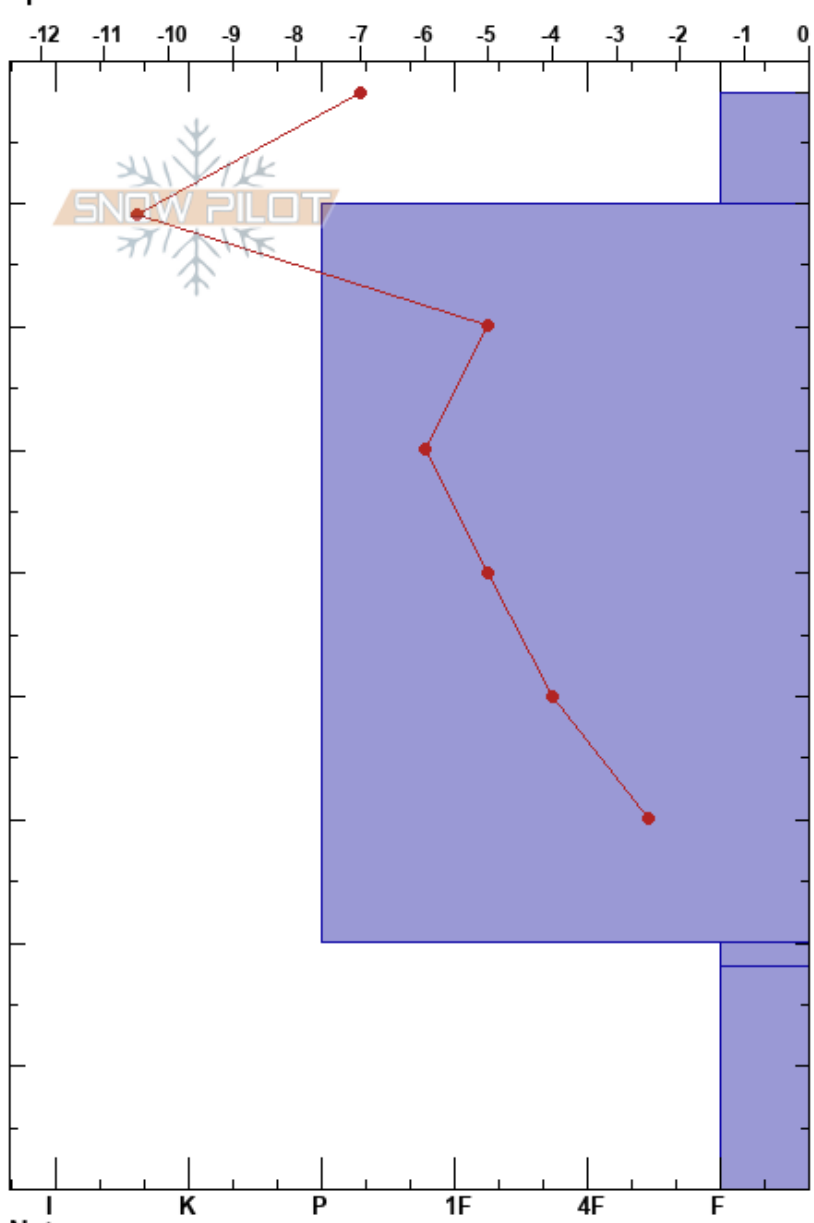

Tower Mountain
 Uinta Range
 UT
 Elevation: 9990 ft
 Aspect: SW
 Specifics:

DJ Osborne
 01/11/2021 - 10:20am
 Co-ord:
 Slope Angle: 19°
 Wind Loading: no

Stability:
 Air Temperature: 2.5°C
 Sky Cover: FEW
 Precipitation: NO
 Wind: N Calm

HS:89
 PF:9
 20-18cm:Problematic layer

Form	Crystal		ρ kg/m ³	Stability tests & Layer comments
	Size	Moisture		
/	0.5	D		
	0.5	D		
□	1	D		← CT25, Q1 @20cm ← ECTP24 @20cm
□	(1)	D		

Notes: