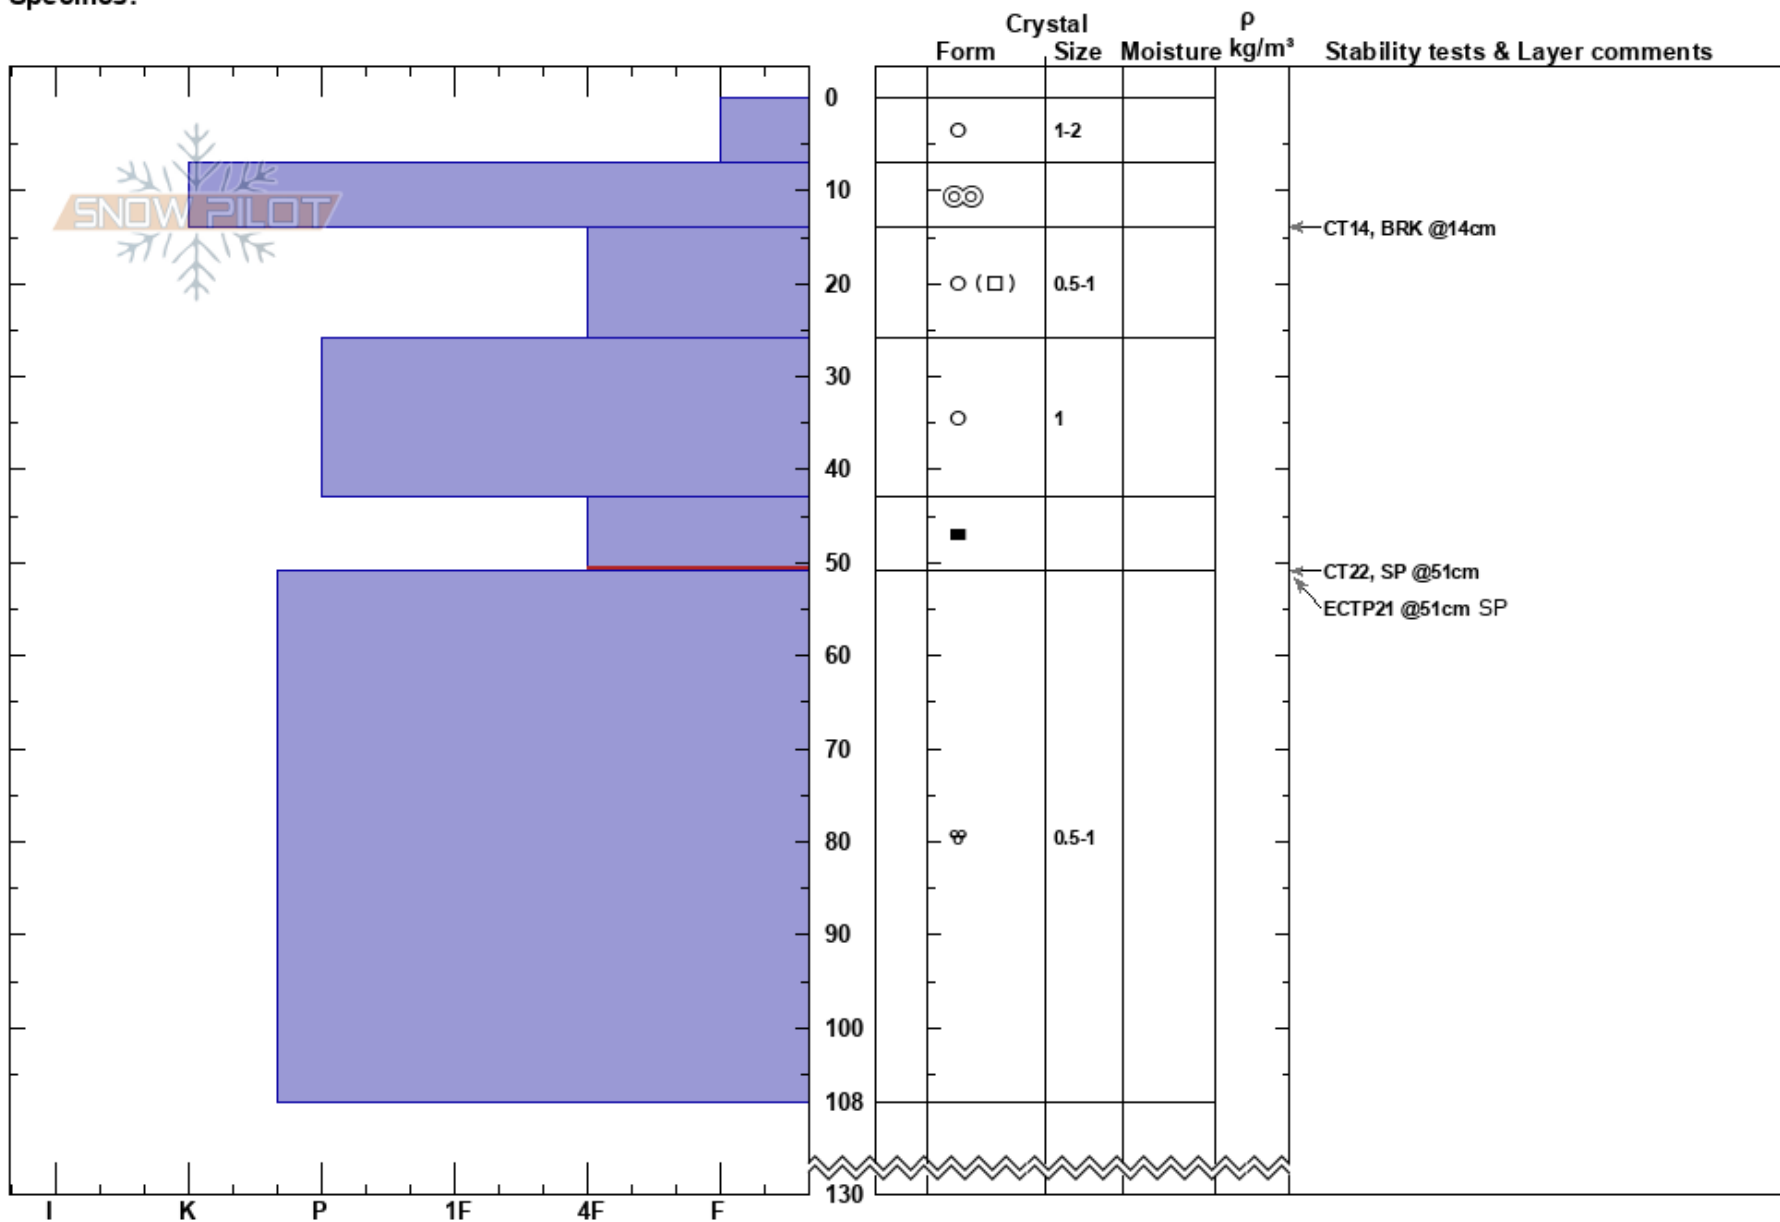

Cardrona Back Country
 Cardrona
 New Zealand
Elevation: 1846 m
Aspect: N
Specifics:

Howie McFadyen
 31/07/2022 - 11:40
Co-ord: -44.85563N, 168.94514E
Slope Angle:
Wind Loading: no

Stability:
Air Temperature: **HS:**130
PF:10 43-51cm:Problematic layer
Sky Cover: X
Precipitation: NO
Wind: SW Light Breeze