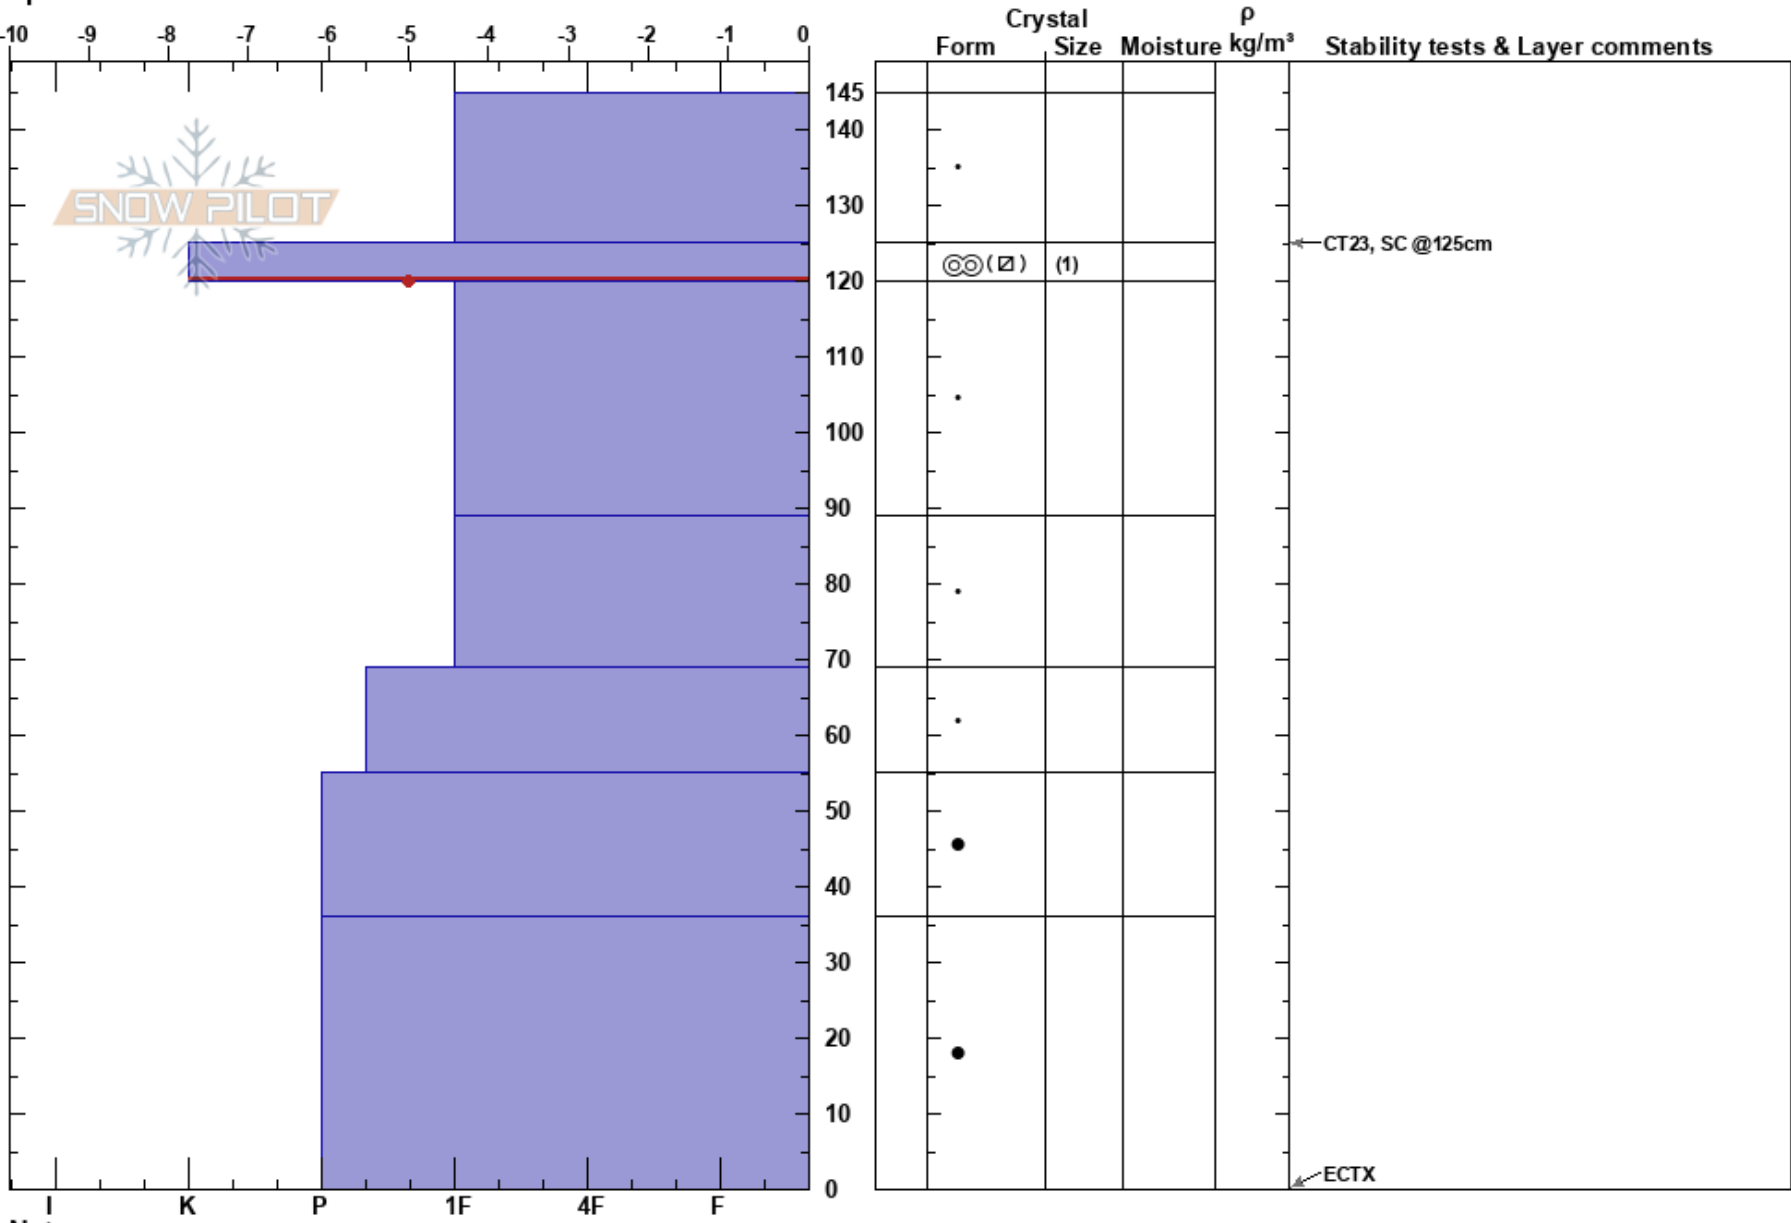

cockayne c2  
 Craigieburn Range  
 New Zealand  
 Elevation: 1843 m  
 Aspect: SE  
 Specifics:

Carter Spencer  
 03/07/2022 - 16:00  
 Co-ord: -43.15161N, 171.66182W  
 Slope Angle: 35°  
 Wind Loading: previous

Stability:  
 Air Temperature: -1°C  
 Sky Cover: FEW  
 Precipitation: NO  
 Wind: NW Light Breeze

HS:145  
 PF:25 125-120cm:Problematic layer  
 PS:25

Notes: