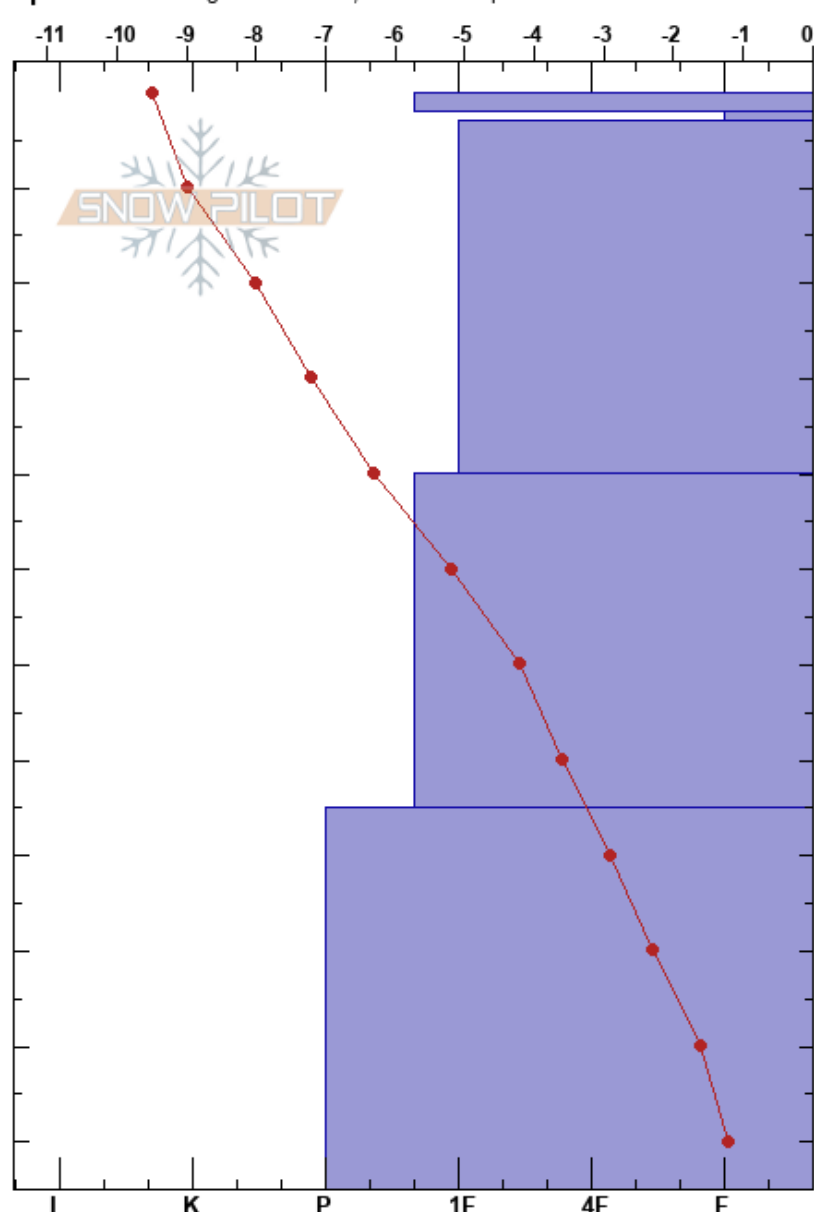

Cornice Room 3

Ben Wickens (TPP)

Stability:

HS:115

Layer Notes:

Cardrona

23/06/2022 - 01:00

Air Temperature: -1.3°C

PF:0

2-3cm:Problematic layer

New Zealand

Co-ord: -44.87348N, 168.93861W

Sky Cover: FEW

PS:0

Elevation: 1613 m

Slope Angle: 35°

Precipitation: NO

Wind: Calm

Aspect: 135°

Wind Loading: previous

Specifics: Pit dug in a Ski Area; We skied slope

Form	Crystal		ρ kg/m³	Stability tests & Layer comments
	Size	Moisture		
•	1.5	D		
◻	2.5	D		
•	1	D		
•	1	D		
•	0.5	D		
				CTN No Result