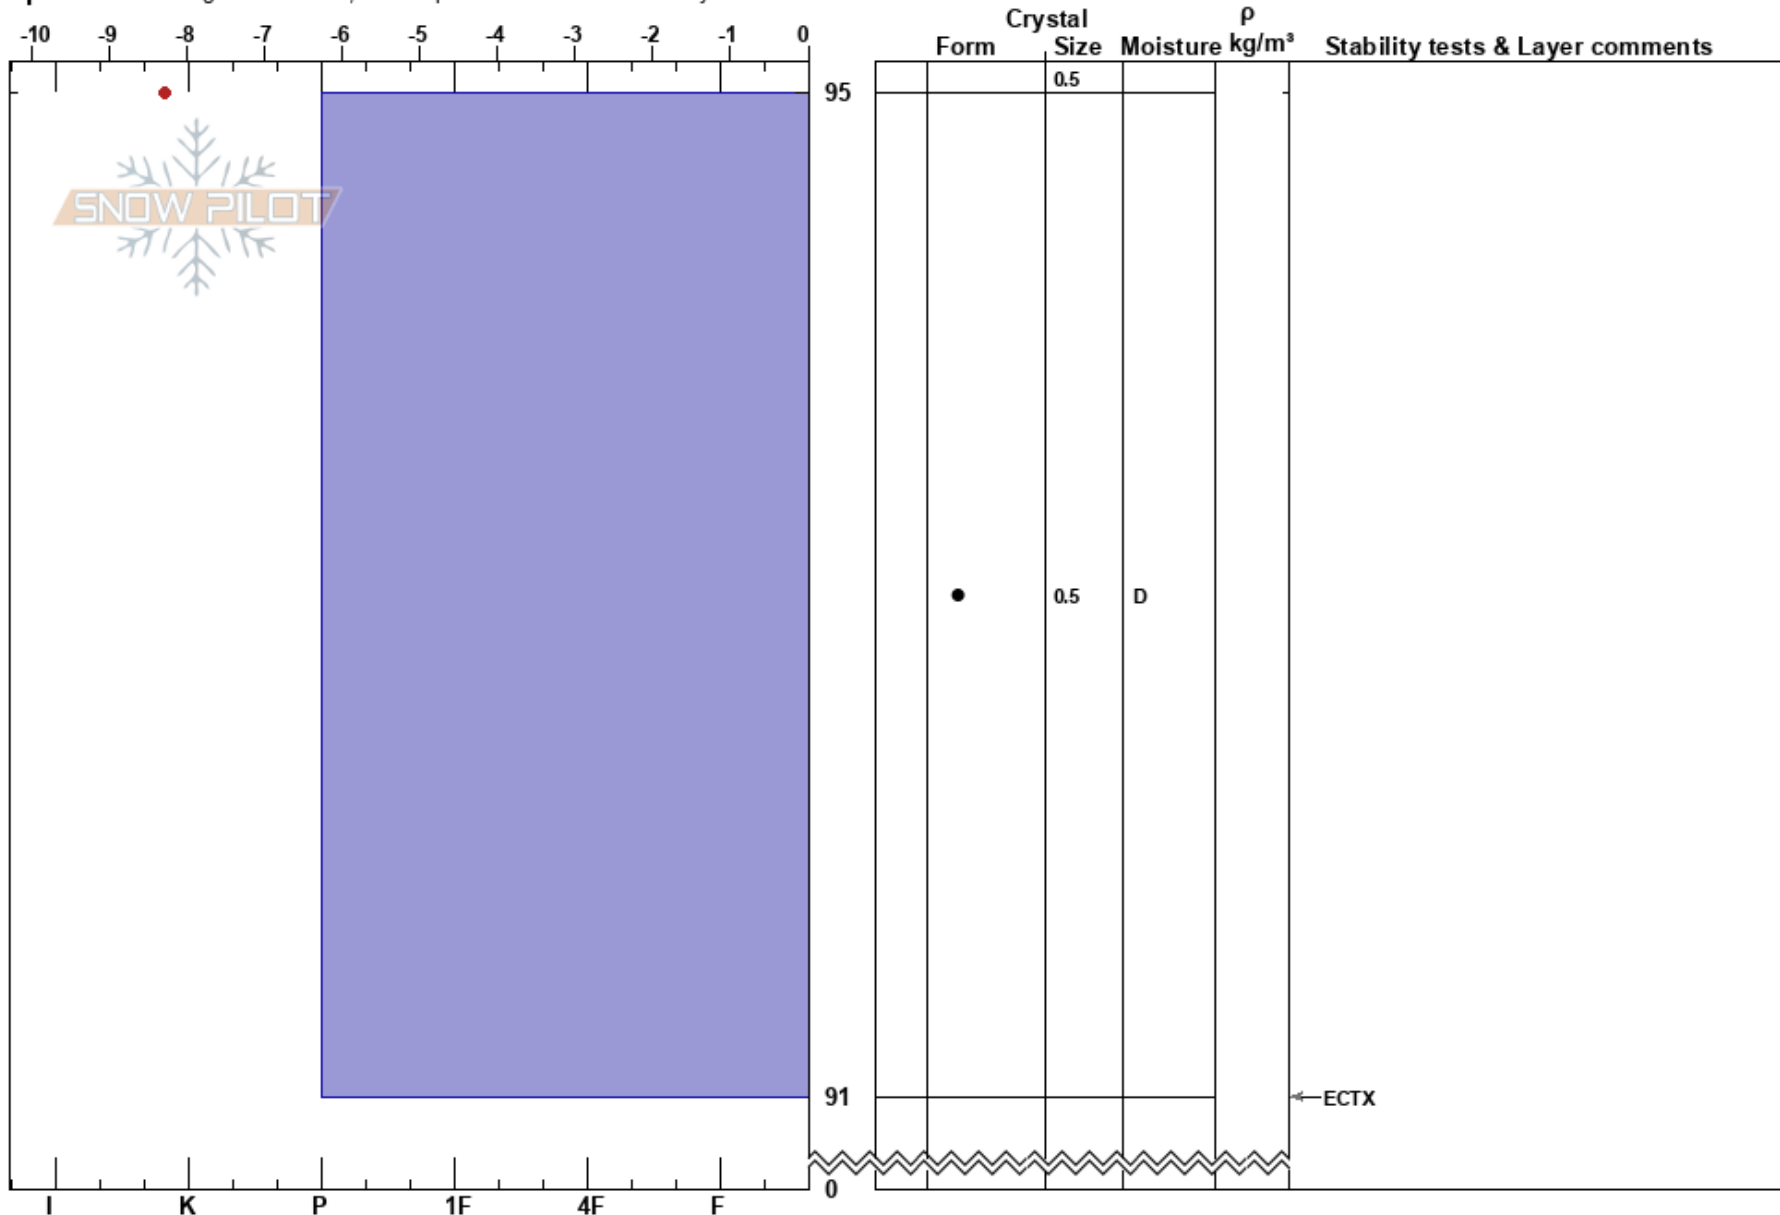

Cornice room 1  
Cardrona  
New Zealand  
Elevation: 1573 m  
Aspect: 158°

Jasper Boone  
23/06/2022 - 13:00  
Co-ord: -44.87446S, 168.93788E  
Slope Angle: 31°  
Wind Loading: no

Stability: **HS:95**  
Air Temperature: -1.4°C  
Sky Cover: FEW  
Precipitation: NO  
Wind: NW Light Breeze

Layer Notes:

Specifics: Pit dug in a Ski Area; Pit is representative of backcountry

Notes: