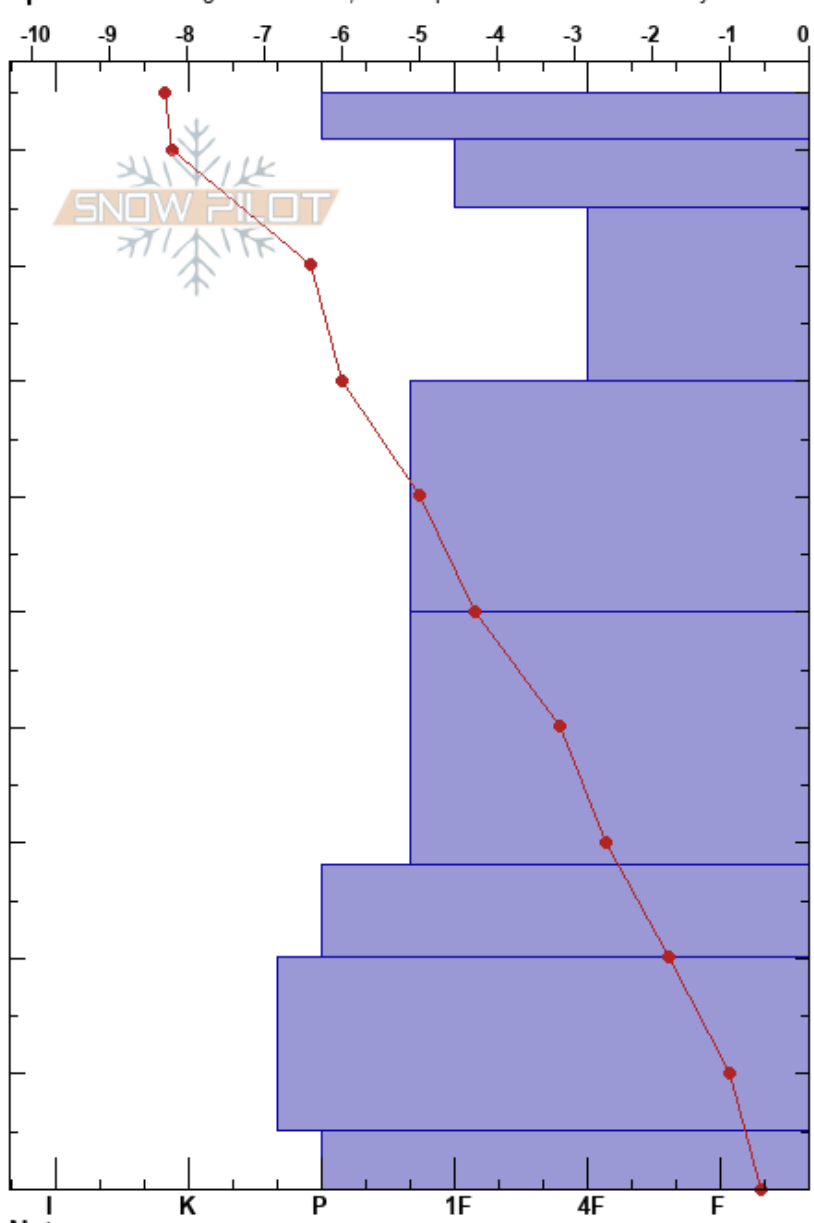

Cornice room 1
 Cardrona
 New Zealand
Elevation: 1573 m
Aspect: 158°

Jasper Boone
 23/06/2022 - 13:00
Co-ord: -44.87446S, 168.93788E
Slope Angle: 31°
Wind Loading: no

Stability:
Air Temperature: -1.4°C
Sky Cover: FEW
Precipitation: NO
Wind: NW Light Breeze

HS:95
PF:0
PS:0
Layer Notes:
 85-70cm: Problematic layer

Specifics: Pit dug in a Ski Area; Pit is representative of backcountry

Form	Crystal Size	Moisture	ρ kg/m ³	Stability tests & Layer comments
	0.5			
●	0.5	D		
●	0.5			
□	1			← CT3, Q2 @78cm 1st test
●	0.5			← CT27, Q3 @60cm 2nd test deeper
●	0.5			
●	0.5			
●	1			
●	0.5			← ECTX