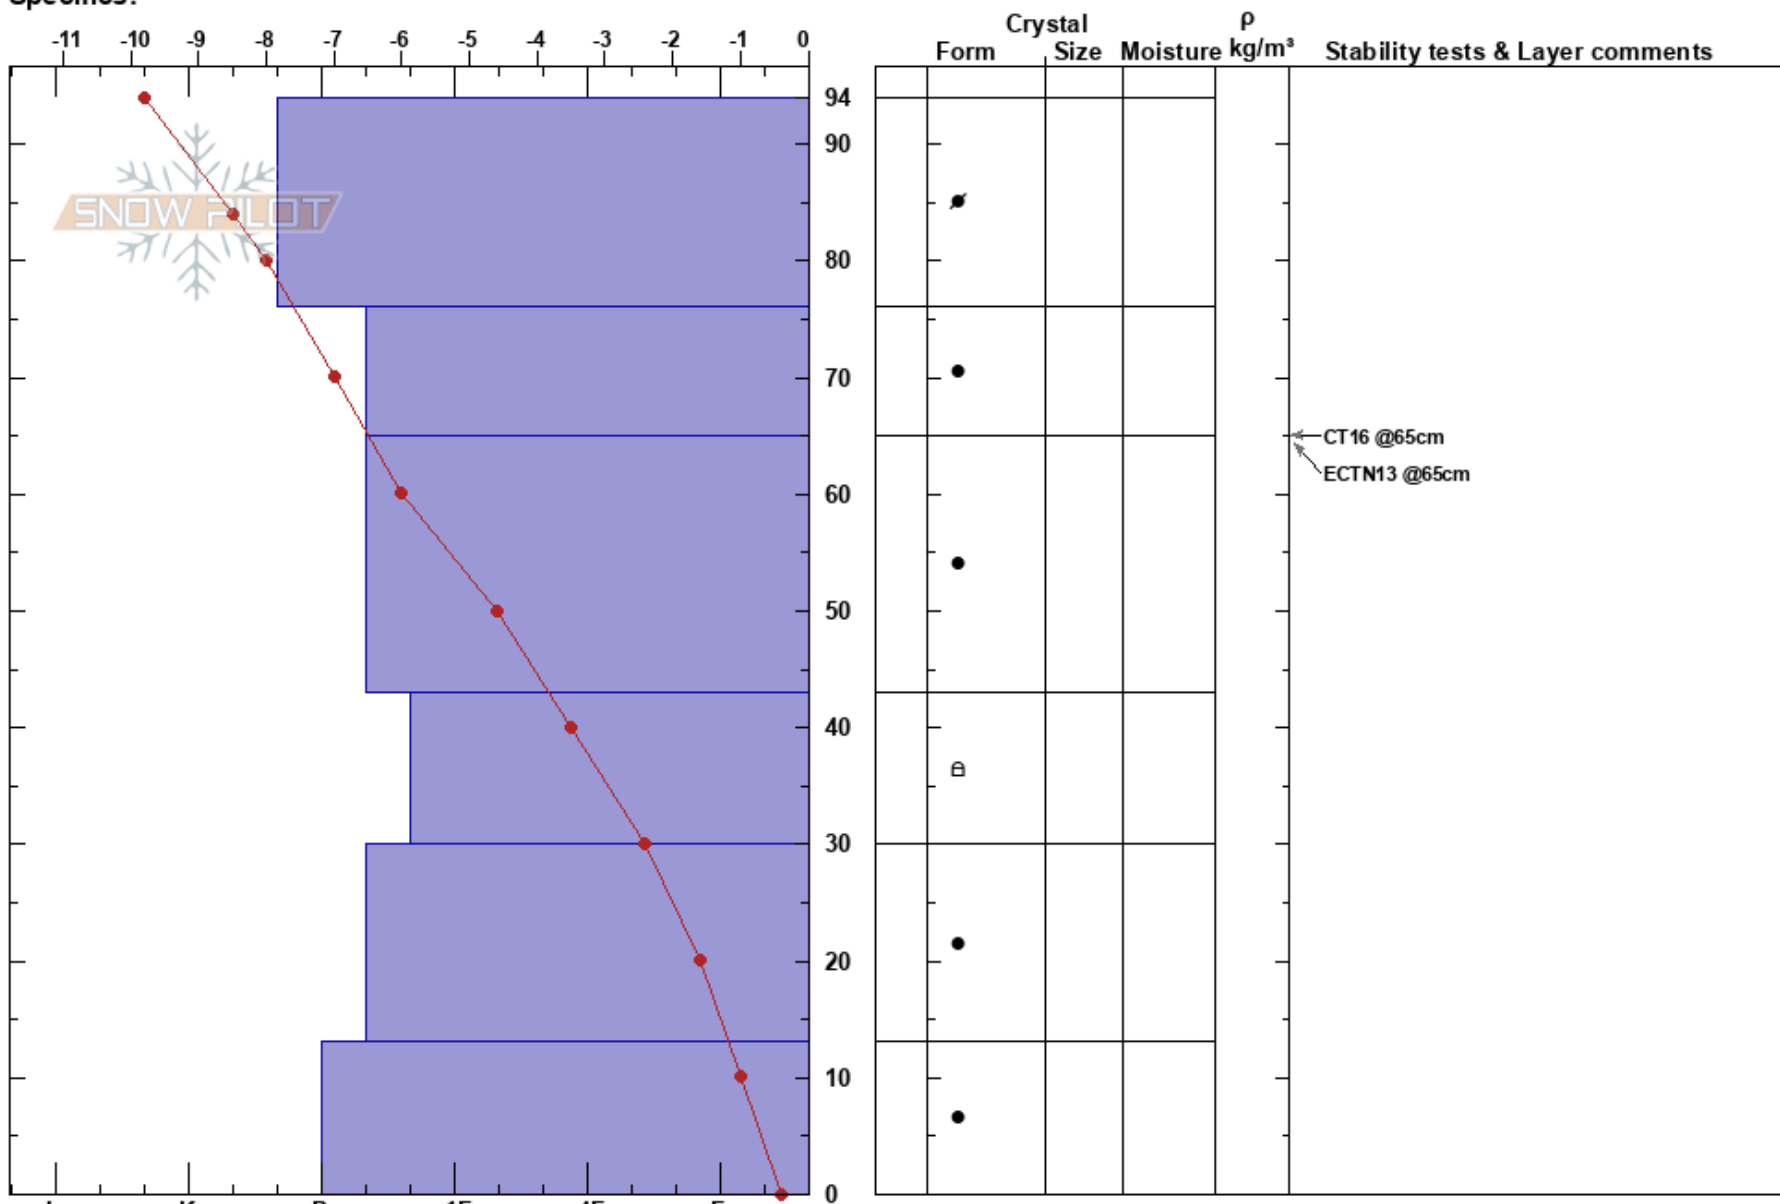

Willows Cornice Room 3
 Cardrona
 New Zealand
Elevation: 1610 m
Aspect: SE
Specifics:

Conor Rutherford
 23/06/2022 - 13:30
Co-ord: 44.87330S, 168.94880E
Slope Angle: 38°
Wind Loading: previous

Stability:
Air Temperature: 2°C
Sky Cover: FEW
Precipitation: NO
Wind: N Calm

HS:94

PF:5

PS:5

Layer Notes:

Notes: