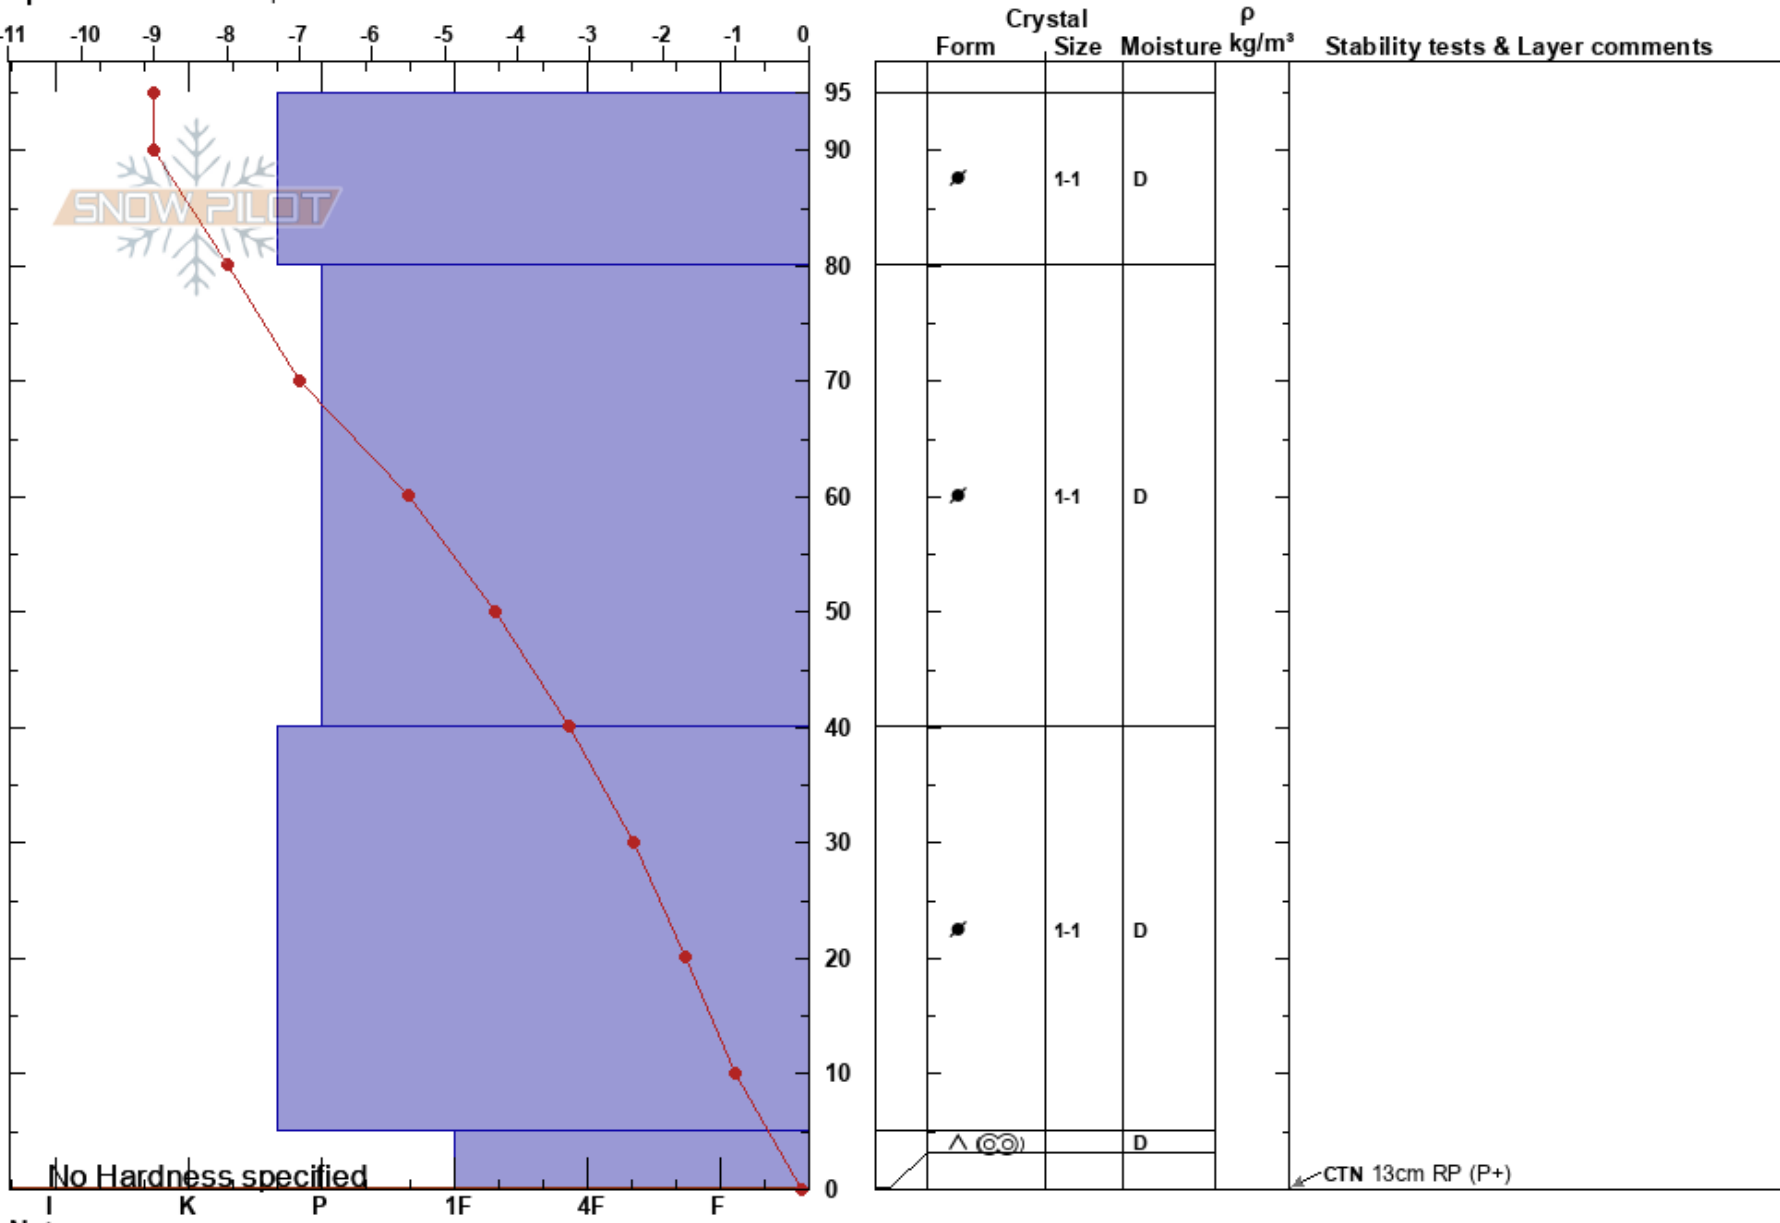

Cornice Room 2
 Cardrona
 New Zealand
 Elevation: 1519 m
 Aspect:

Celyn Edwards
 23/06/2022 - 13:00
 Co-ord: -44.87719N, 168.93548W
 Slope Angle: 35°
 Wind Loading: previous

Stability: Good
 Air Temperature: -1°C
 Sky Cover: FEW
 Precipitation: NO
 Wind: NE Calm

Layer Notes:

Specifics: We skied slope

No Hardness specified

CTN 13cm RP (P+)

Notes: