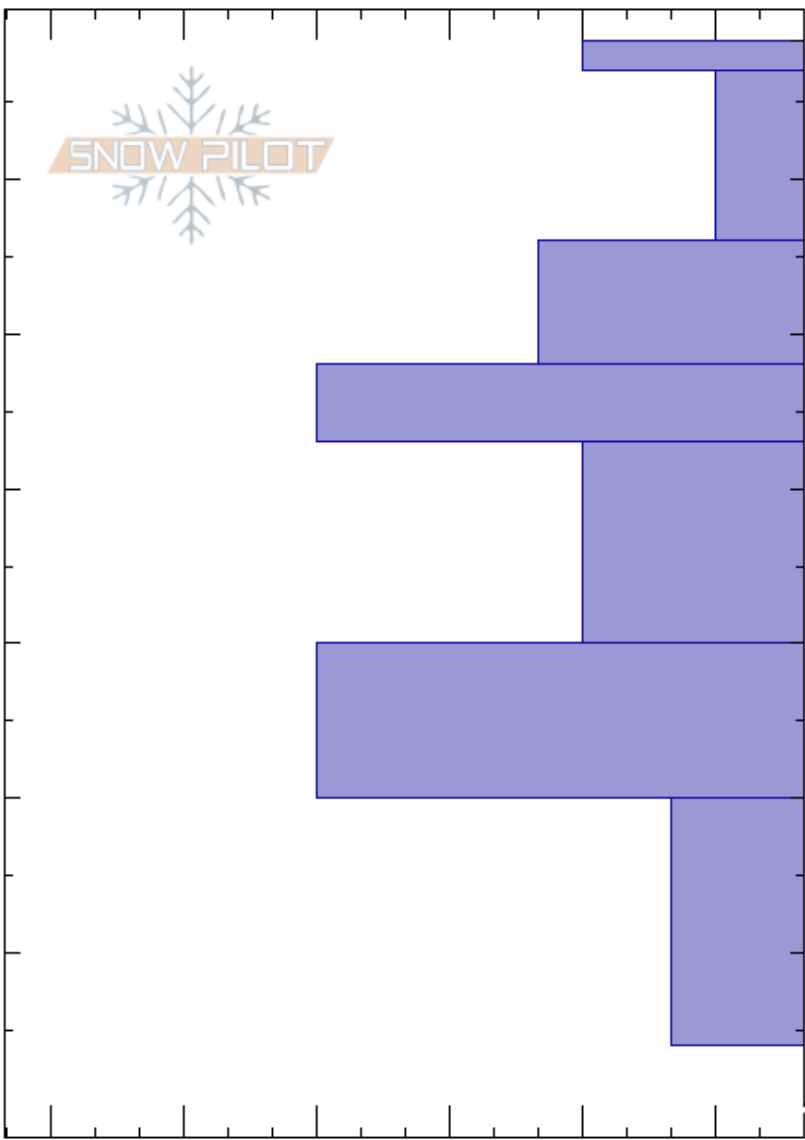

HGWX 20220510
 Bridger Range
 MT
 Elevation: 2247 m
 Aspect: E
 Specifics:

Madeline Beck
 05/10/2022 - 11:00am
 Co-ord: 45.83600N, -110.93384W
 Slope Angle: 5°
 Wind Loading:

Stability:
 Air Temperature: 7.5°C
 Sky Cover: CLR
 Precipitation: NO
 Wind:
 HS:159 Layer Notes:

Elevation (m)	Crystal		Moisture	ρ kg/m ³	Stability tests & Layer comments
	Form	Size			
159	ϕ	0.3		226	
150	•	0.3		305	
140	•	0.5		413	
130	⊙⊙			586	
120	ϕ	4		517	
110	⊙⊙			496	
100	ϕ	1			
94					

Notes: