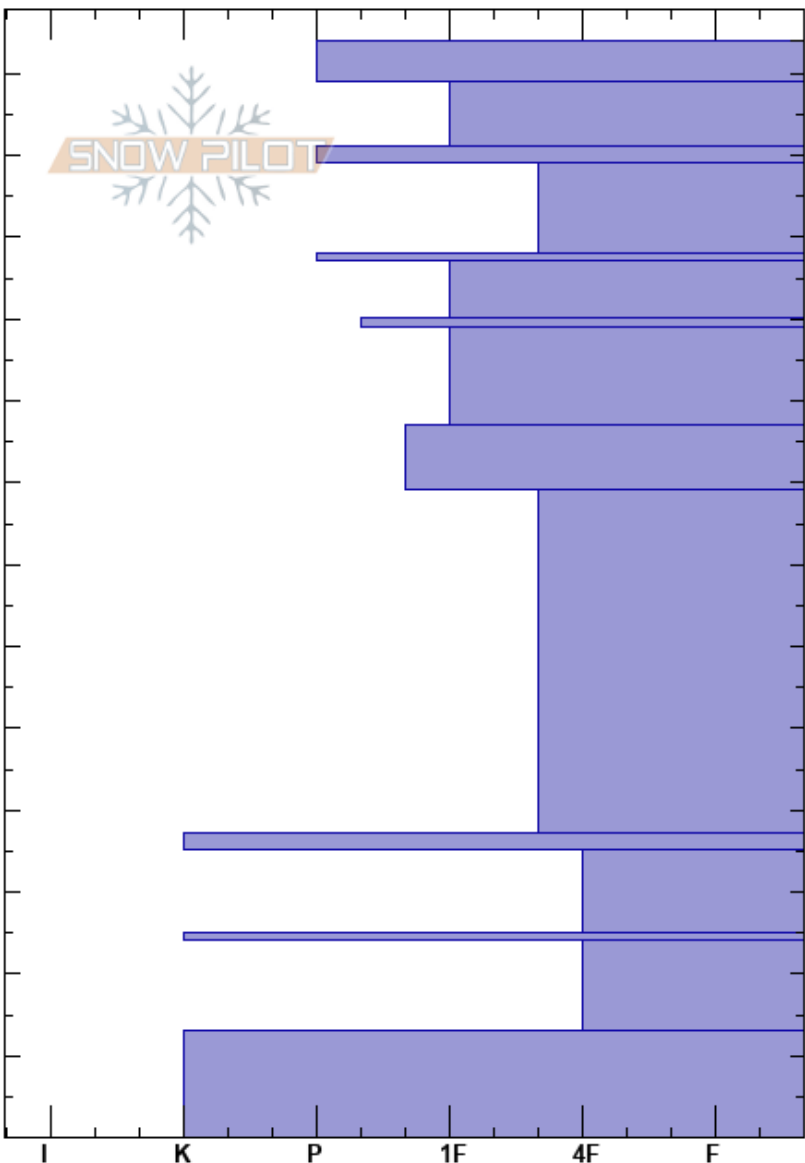

HGWX 20220325
 Bridger Range
 MT
 Elevation: 2247 m
 Aspect: E
 Specifics:

Madeline Beck
 03/25/2022 - 12:15pm
 Co-ord: 45.83600N, -110.93384W
 Slope Angle: 5°
 Wind Loading:

Stability:
 Air Temperature:
 Sky Cover:
 Precipitation: NO
 Wind:

HS:134

Layer Notes:

Height (m)	Crystal		Moisture	ρ kg/m ³	Stability tests & Layer comments
	Form	Size			
134				336	
130	⊙⊙				
	•	0.3			
120	⊙⊙			352	
	•	0.5		344	
110	⊙⊙			384	
	•	0.5			
100	⊙⊙			408	
90	⊖	1		448	
80	⊖	1		416	
70				392	
60	□	1-2		416	
50				408	
40	⊙⊙			336	
30	□	2		464	
	⊙⊙				
20	□ (∧)	4(5)		404	
10	⊙⊙			408	