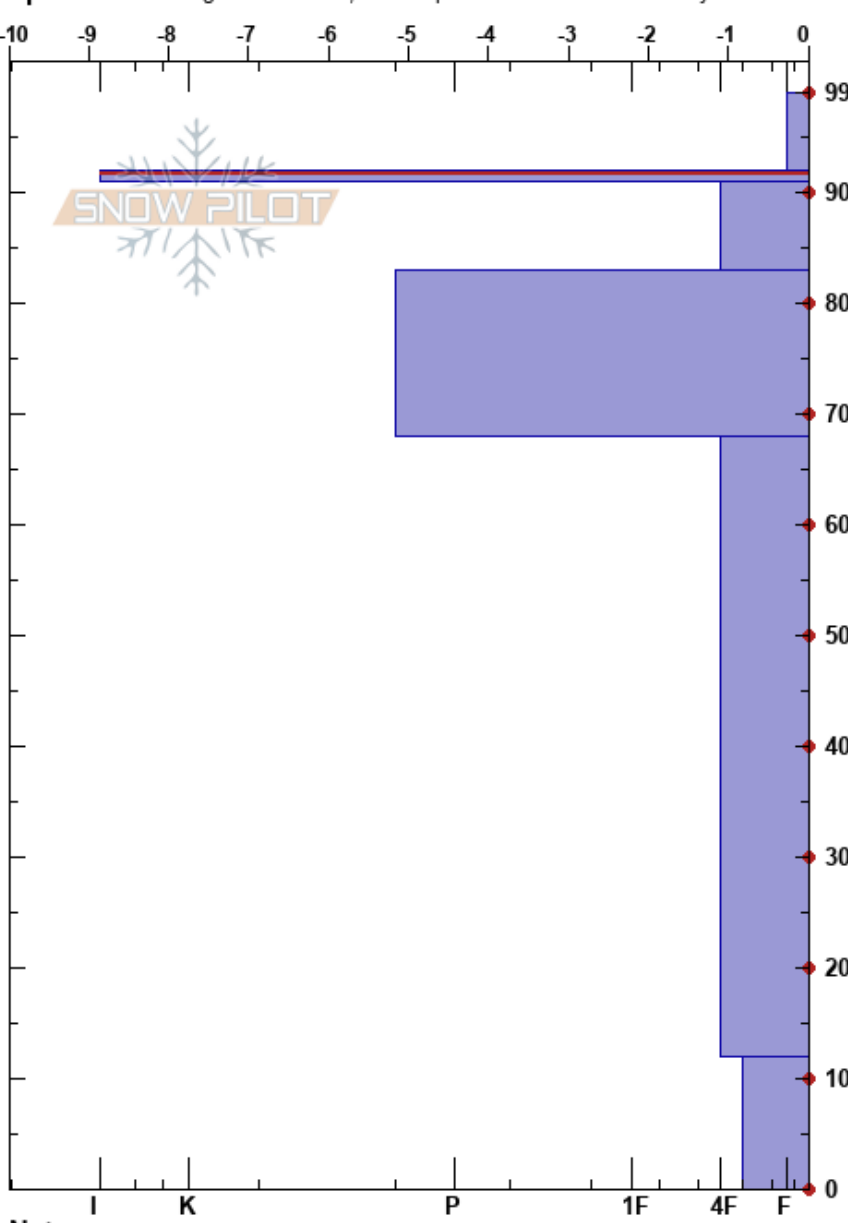

Av. path #2  
 Khibiny mountains  
 Russia  
**Elevation:** 785 m  
**Aspect:** SW  
**Specifics:** Pit dug in a Ski Area; Pit is representative of backcountry

Mikhail Ryabchikov  
 13/05/2022 - 15:30  
**Co-ord:** 67.61892N, 33.72177E  
**Slope Angle:** 37°  
**Wind Loading:** no

**Stability:**  
**Air Temperature:** 6.8°C **HS:**99 **PF:**15 **Layer Notes:** 92-91cm:Problematic layer  
**Sky Cover:** BKN  
**Precipitation:** NO  
**Wind:** NW Light Breeze

Depth (cm)	Crystal		Moisture	$\rho$ kg/m <sup>3</sup>	Stability tests & Layer comments
	Form	Size			
99	ϕ	2-3	W		
90	■		M		
80	ϕ	2	V		
70	ϕ	2	W		
60					
50					
40	ϕ	2-3	V		
30					
20					
10	°°	1	S		← STH @10cm
0					