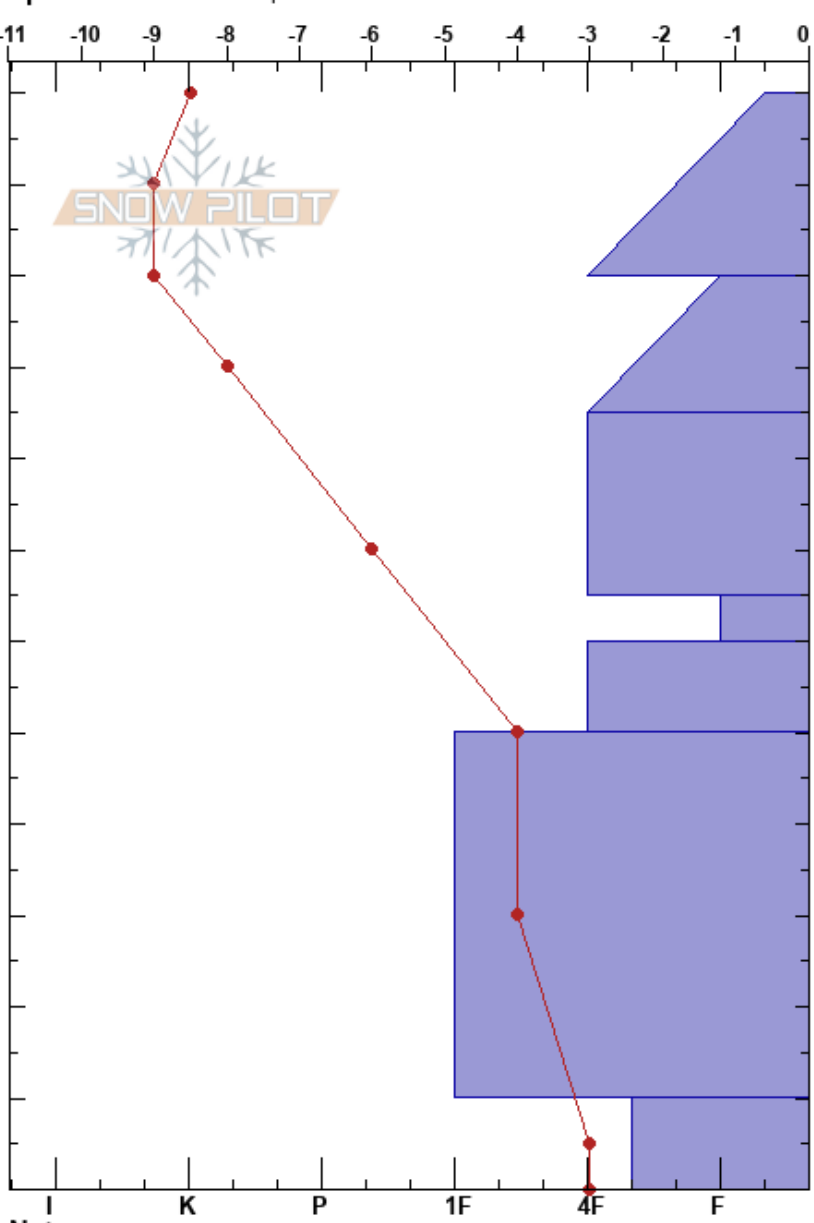

Doyle Pk. - Telescope
 Kachina Peaks
 AZ
 Elevation: 10250 ft
 Aspect: 15°
 Specifics: We skied slope

Troy Marino
 12/29/2021 - 12:30pm
 Co-ord: 35.33521N, -111.64195W
 Slope Angle: 28°
 Wind Loading: no

Stability:
 Air Temperature:
 Sky Cover: SCT
 Precipitation: NO
 Wind: SW

HS:120
 PF:45
 Layer Notes:

Height (cm)	Crystal		Moisture	ρ kg/m ³	Stability tests & Layer comments
	Form	Size			
120		0.5			
110	/ (+)				
100					
95	□	0.5			← ECTN10 @95cm
90					
80	•	0.3			
70					
65	□				← ECTN25 @65cm
60					← ECTN26 @60cm
50					
30	⊖	1			
10					
0	⊖ (^)				