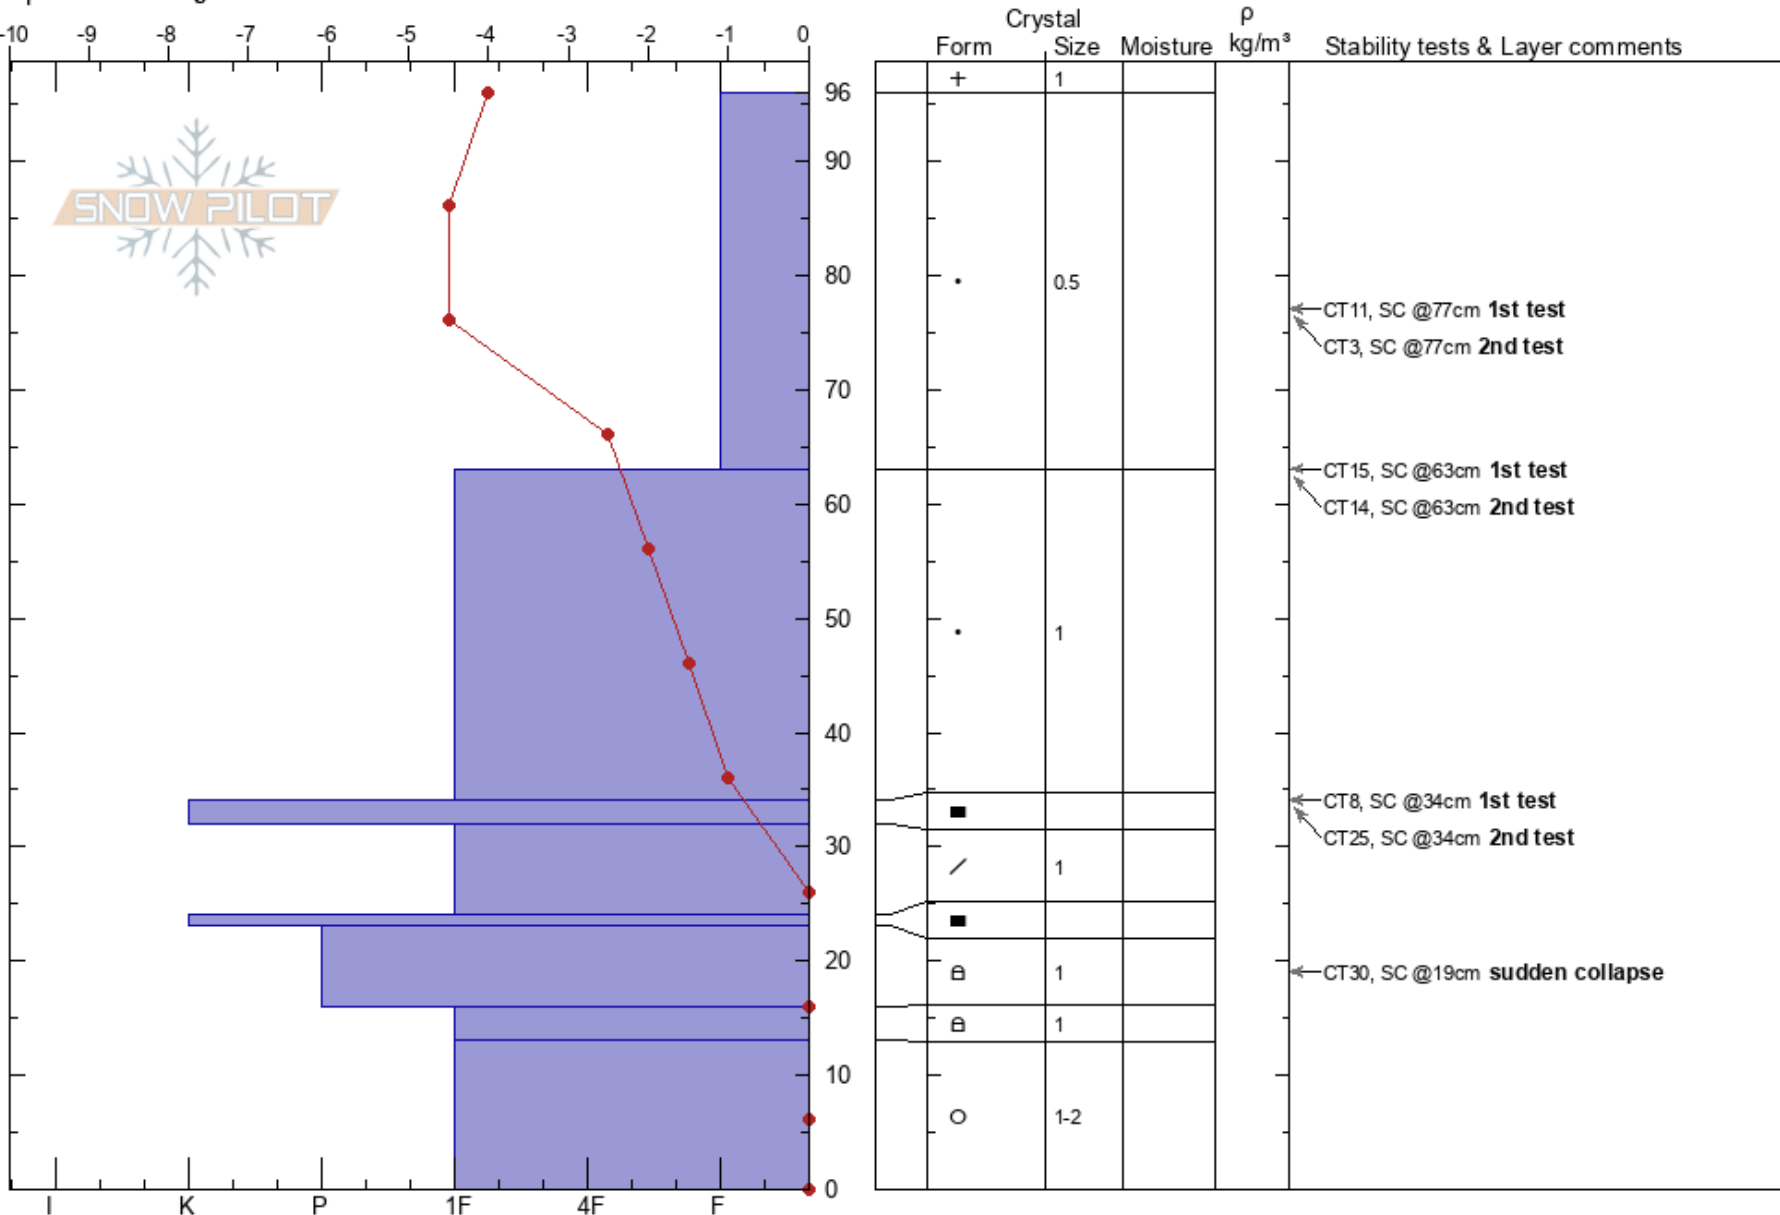

**Top Show Off**  
**Monashee**  
**BC**  
 Elevation: **1995 m**  
 Aspect: **E**  
 Specifics: **Pit dug in a Ski Area**

**Olivier Fecteau**  
**25/11/2021 - 09:25**  
 Co-ord:  
 Slope Angle: **28°**  
 Wind Loading: **yes**

Stability:  
 Air Temperature: **-2.5°C**  
 Sky Cover: **OVC**  
 Precipitation: **S-1**  
 Wind: **S Moderate**

HS:96 Layer Notes:

Notes: First snow pit of the season. Pit was dug in open glades prone to wind and sun effect.