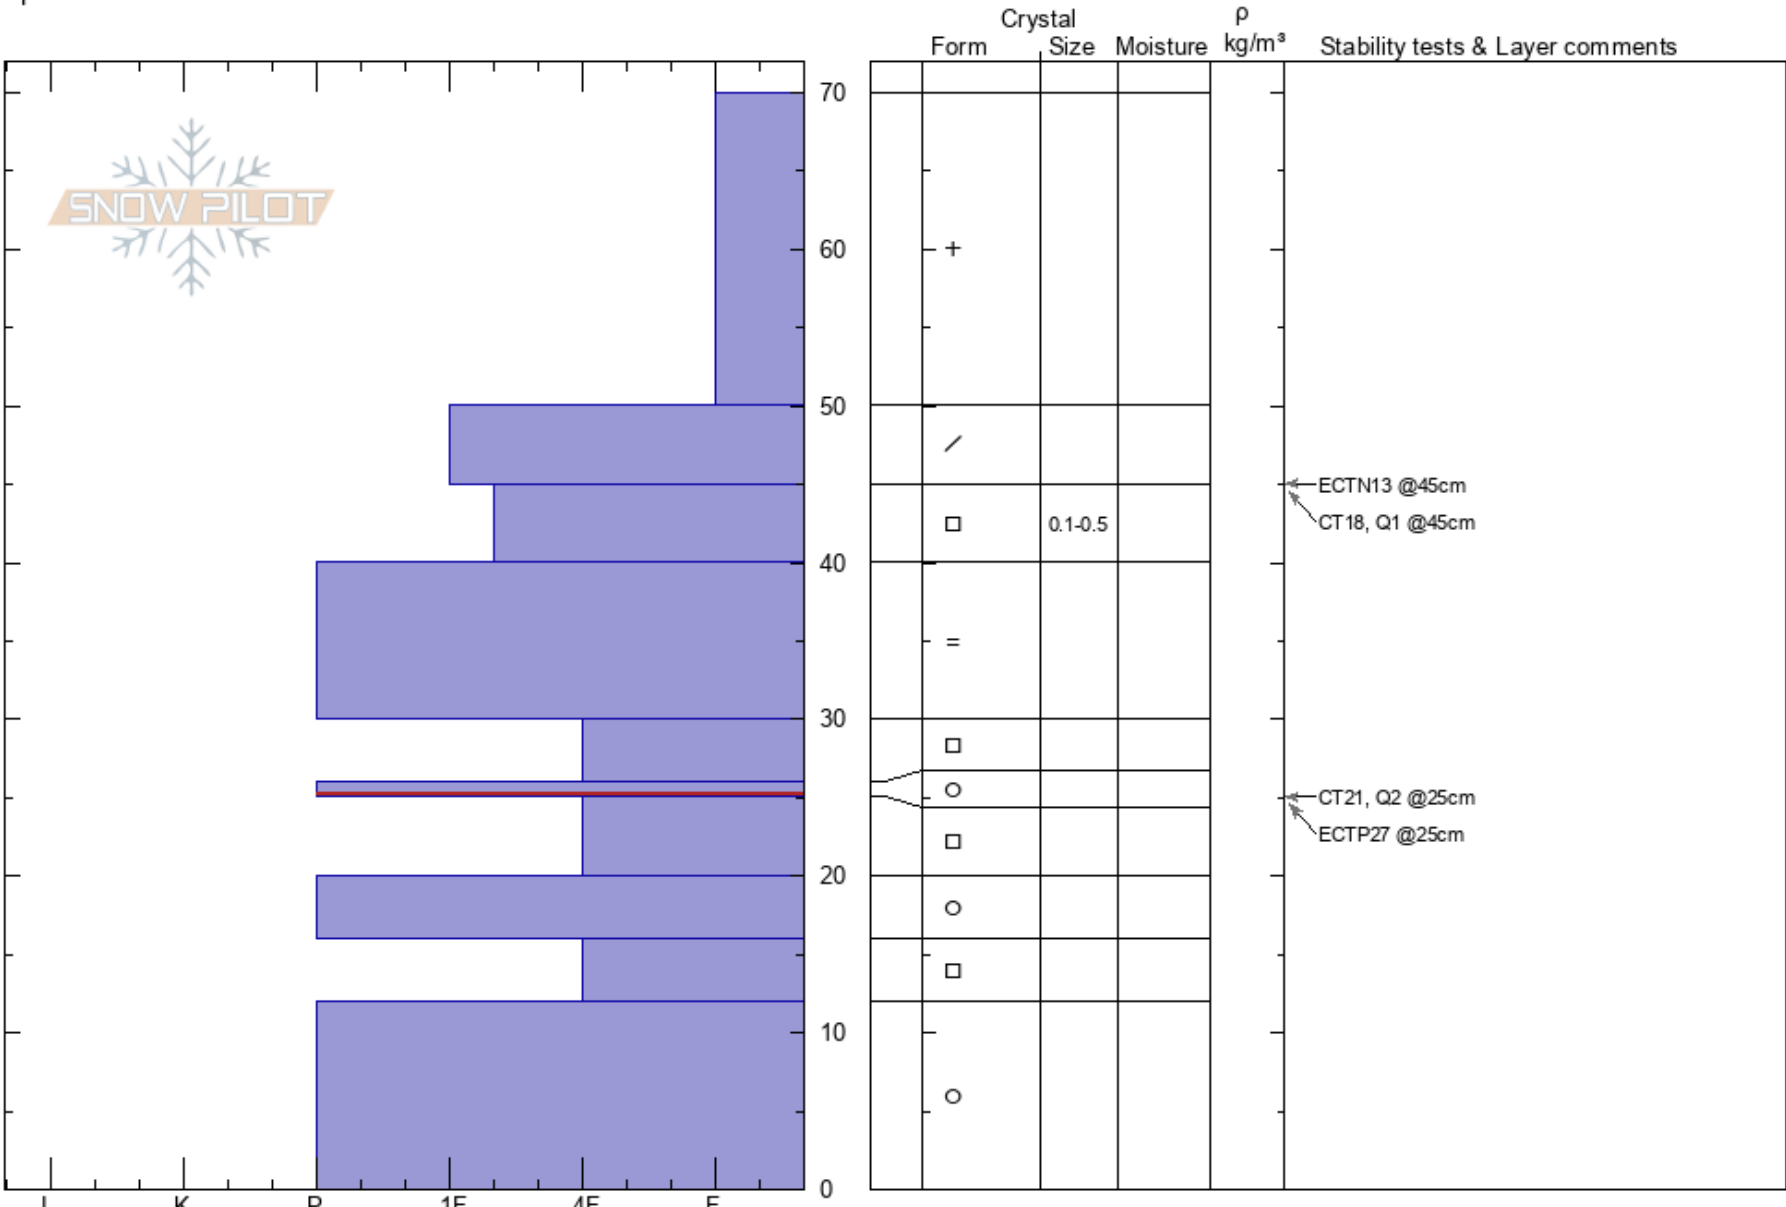

Saint Mary
Bitterroot
MT
 Elevation: **8553 ft**
 Aspect: **170°**
 Specifics:

Ryan Sorenson
11/24/2021 - 12:00pm
 Co-ord: **46.50700N, -114.23729W**
 Slope Angle: **28°**
 Wind Loading: **previous**

Stability:
 Air Temperature: **-3°C**
 Sky Cover: **SCT**
 Precipitation: **NO**
 Wind: **W Light Breeze**

HS:**70**
 PF:**20**
 PS:**20**
 26-25cm:Problematic layer

Notes: