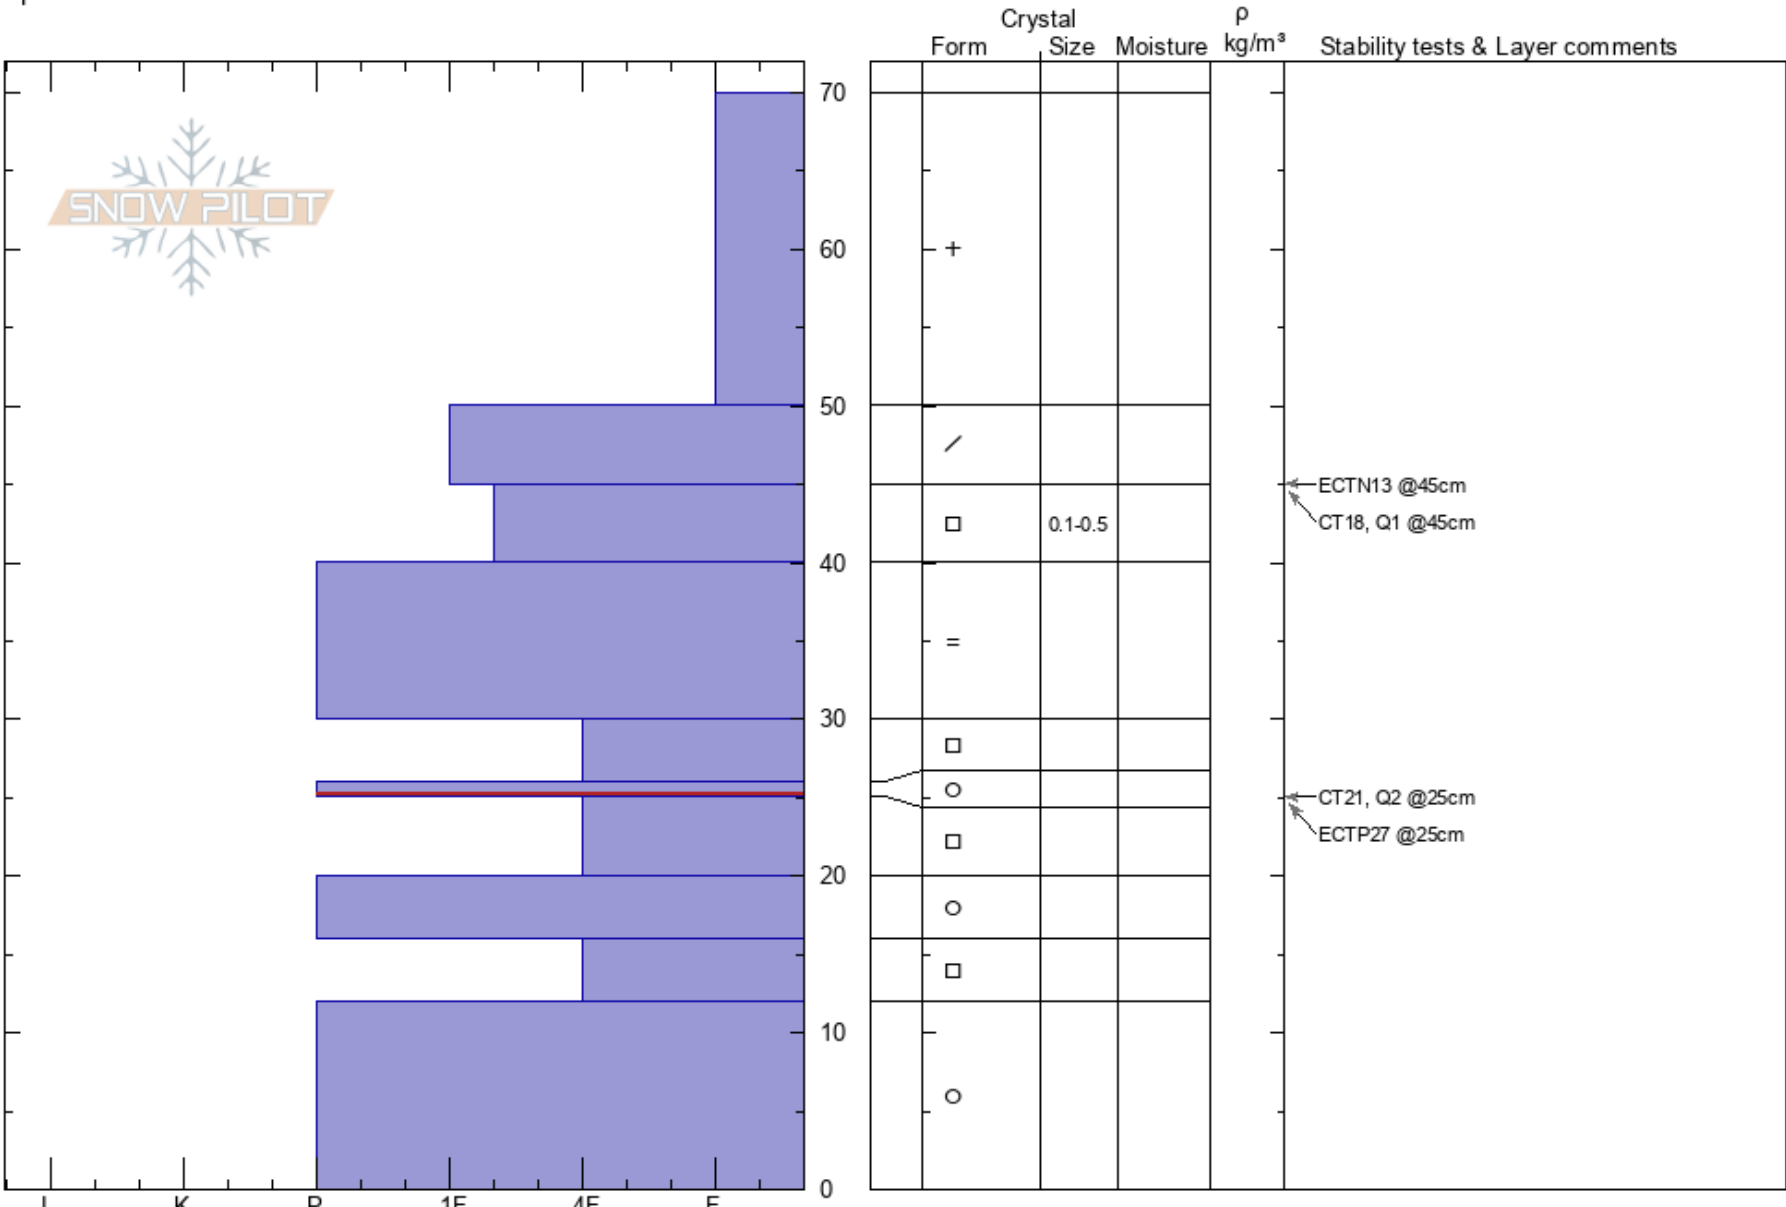

Saint Mary
Bitterroot
MT
 Elevation: **8553 ft**
 Aspect: **170°**
 Specifics:

Ryan Sorenson
11/24/2021 - 12:00pm
 Co-ord: **46.50700N, -114.23729W**
 Slope Angle: **28°**
 Wind Loading: **previous**

Stability:
 Air Temperature: **-3°C**
 Sky Cover: **SCT**
 Precipitation: **NO**
 Wind: **W Light Breeze**

HS: **70**
 PF: **20**
 PS: **20**
 26-25cm: **Problematic layer**

Notes: