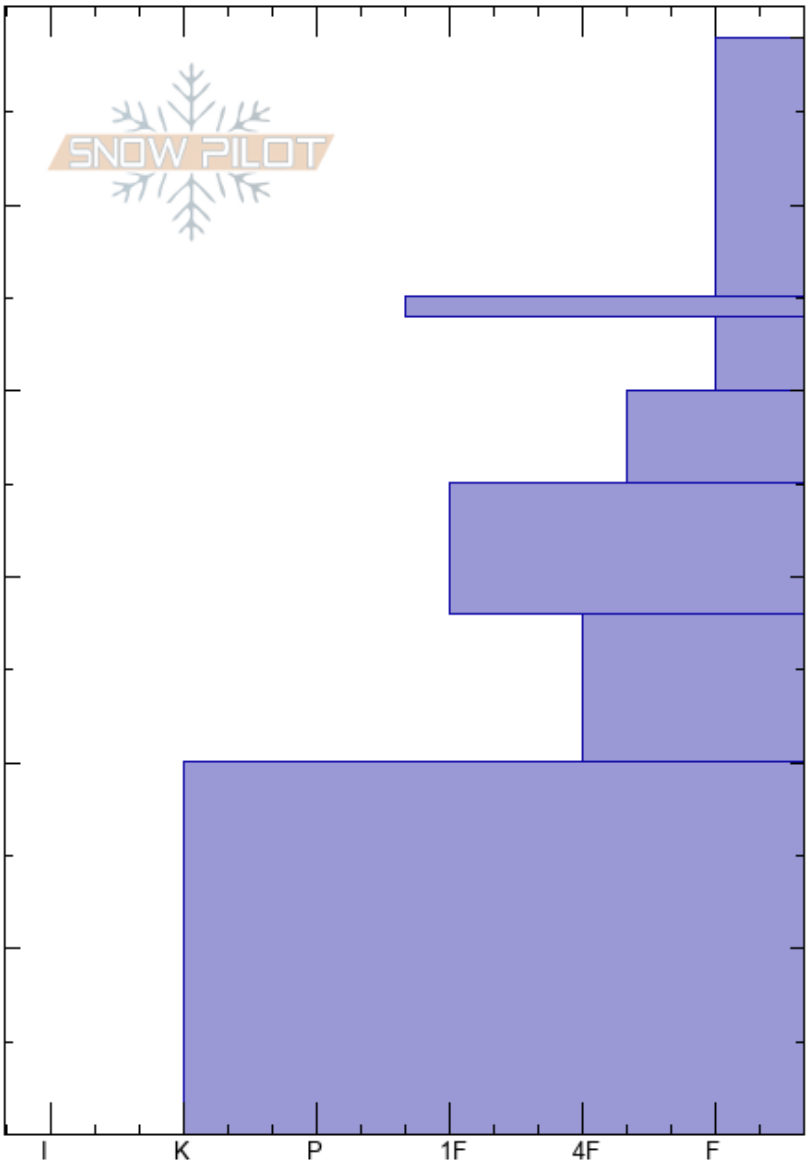

BridgerB, Family Bowl
Bridger Range
MT
 Elevation: **7658 ft**
 Aspect: **40°**
 Specifics: **Ski tracks on slope**

Alex Marienthal
 11/24/2021 - 4:15pm
 Co-ord: **45.80705N, -110.92415W**
 Slope Angle: **30°**
 Wind Loading: **previous**

Stability: **Fair** HS: **59** Layer Notes:
 Air Temperature:
 Sky Cover: **BKN**
 Precipitation: **NO**
 Wind: **SW Light Breeze**

Elevation (ft)	Crystal		ρ kg/m ³	Stability tests & Layer comments
	Form	Size		
59				
50	+			
45	•			
40	□	1		
35	□ (Δ)	2(3)		
30	⊙⊙			
25	□	1-2		
20				
10	⊙⊙			
0				