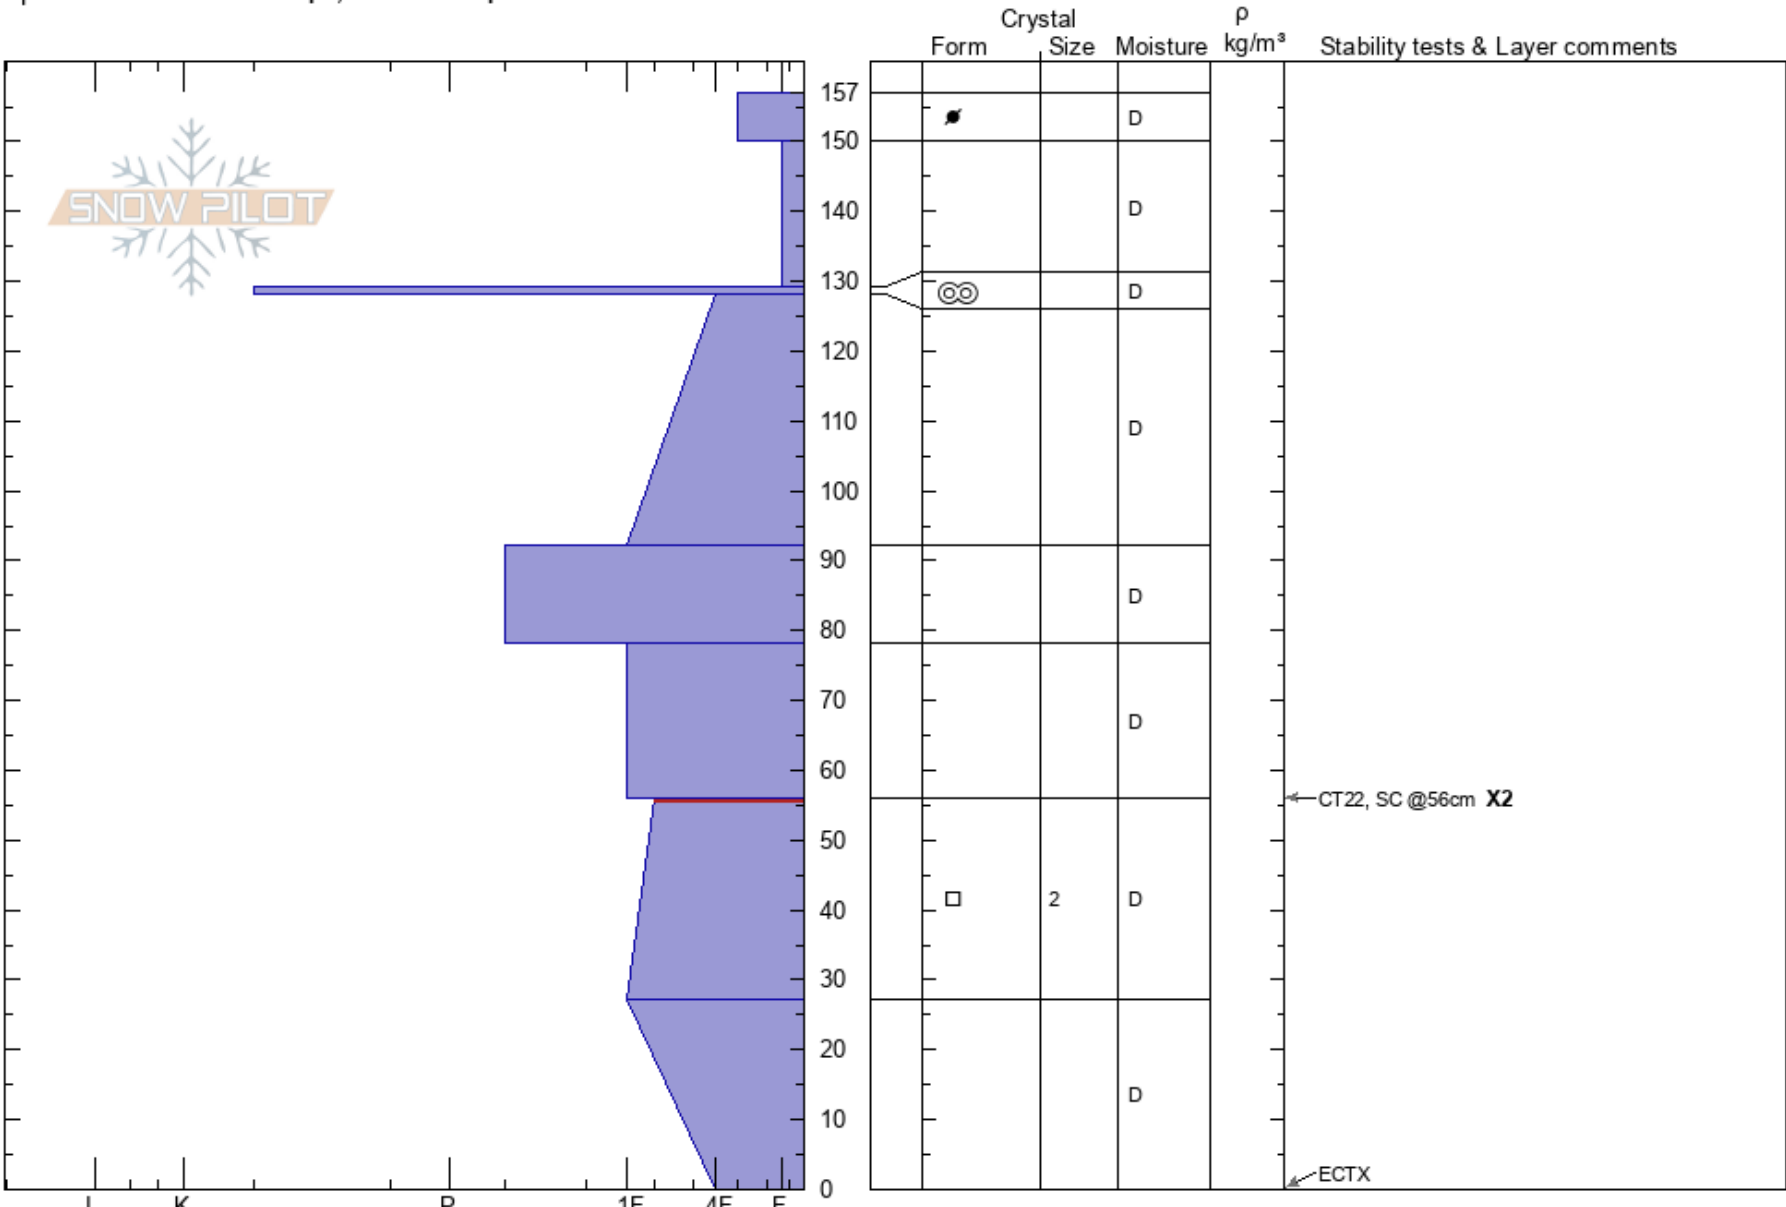

Thornton's Glade, Irwin
West Elks
CO
 Elevation: **11176 ft**
 Aspect: **W**
 Specifics: **Ski tracks on slope; We skied slope**

Michael Barney
02/22/2021 - 2:10pm
 Co-ord: **38.90674N, -107.07793W**
 Slope Angle: **37°**
 Wind Loading:

Stability:
 Air Temperature: **27°F**
 Sky Cover: **FEW**
 Precipitation: **NO**
 Wind: **N Light Breeze**

HS: **157**
 PF: **45** 56-27cm: Problematic layer
 PS: **30**

Notes: Pit was dug in Irwin tenure