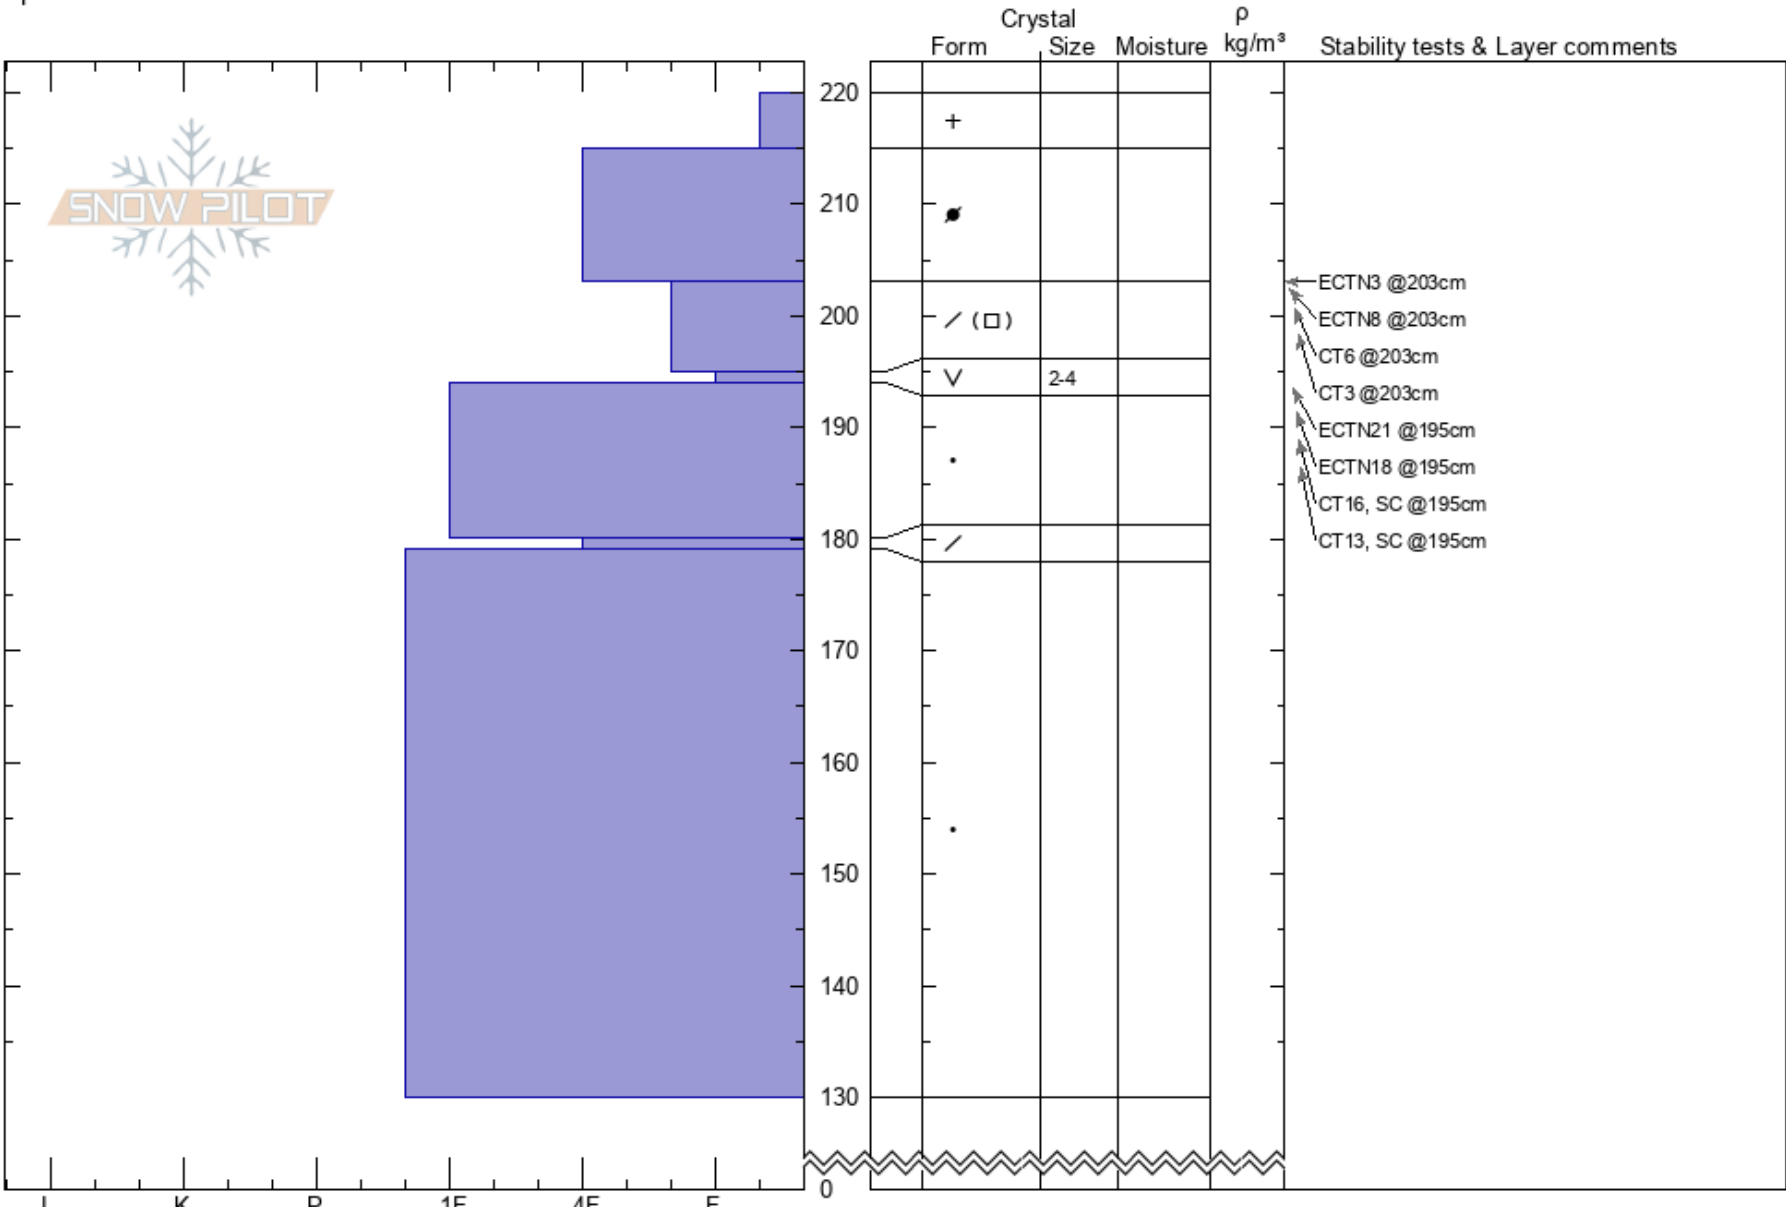

Magnum: PMS Bowl  
 Kenai Mountains  
 AK  
 Elevation: 3000 ft  
 Aspect: 235°  
 Specifics:

Andrew Schauer  
 02/22/2021 - 1:00pm  
 Co-ord: 60.75472N, -149.20556W  
 Slope Angle: 28°  
 Wind Loading:

Stability: good HS: 220  
 Air Temperature: -13°C PF: 20 195-194cm: Problematic layer  
 Sky Cover: BKN PS: 10  
 Precipitation: NO  
 Wind: S Light Breeze

Layer Notes:

Notes: