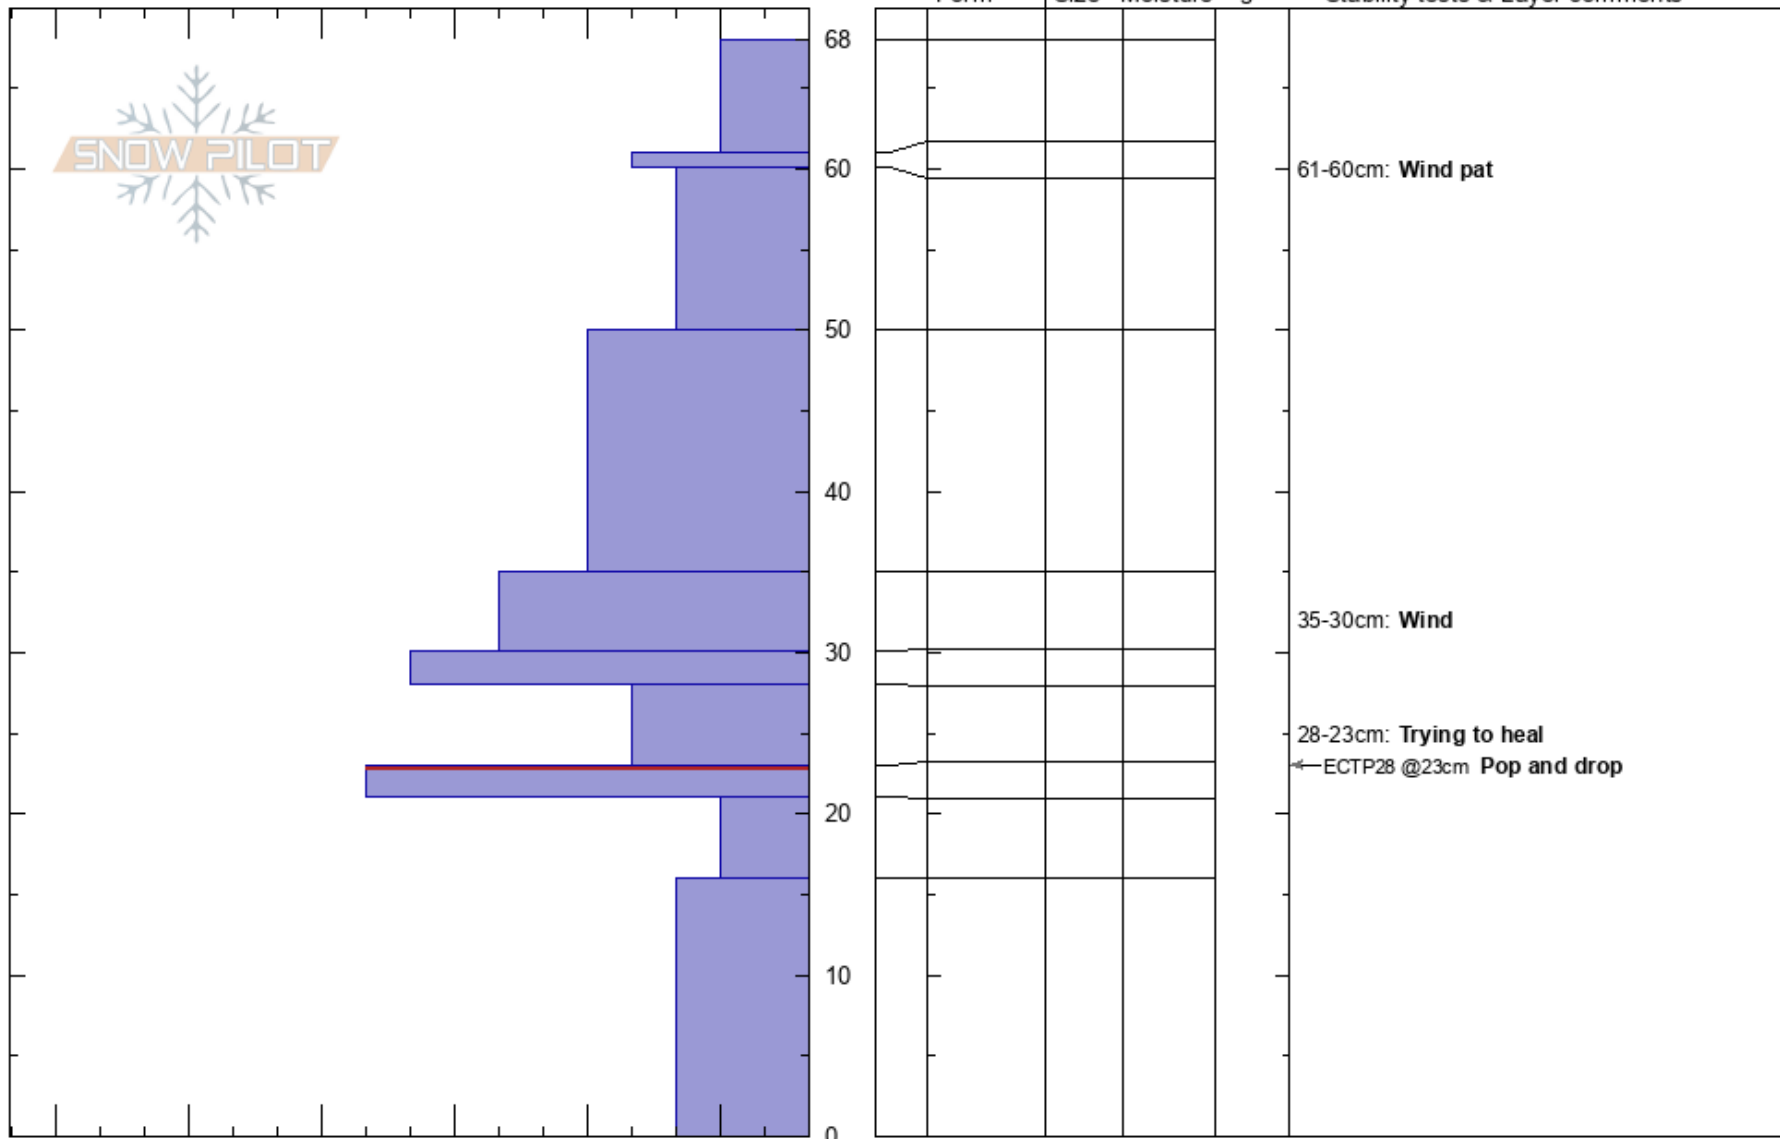

Trailer Park  
 Uinta Range  
 UT  
 Elevation: 10148 ft  
 Aspect: 330°

Craig Gordon  
 02/22/2021 - 1:00pm  
 Co-ord: 40.83621N, -111.07578W  
 Slope Angle: 36°  
 Wind Loading:

Stability:  
 Air Temperature:  
 Sky Cover: CLR  
 Precipitation: NO  
 Wind: NW Moderate

HS: 68  
 Layer Notes:  
 61-60cm: Wind pat  
 35-30cm: Wind  
 28-23cm: Trying to heal  
 23-21cm: Problematic layer

Specifics: Collapsing, localized; Recent avalanche activity on different slopes

Notes: